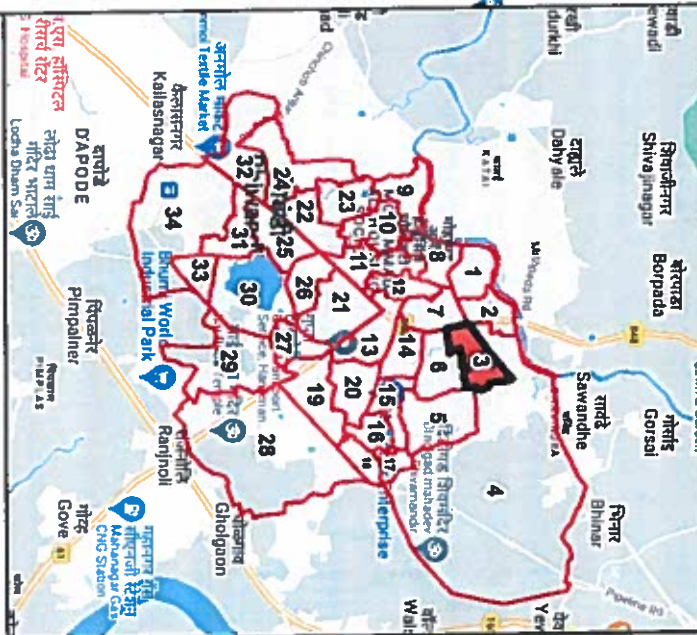

Key Map - BNMCM

Legend

- Ward
- MC Boundary
- Road
- National Highway
- Railway Line
- River

(Signature)
Deputy Municipal Commissioner