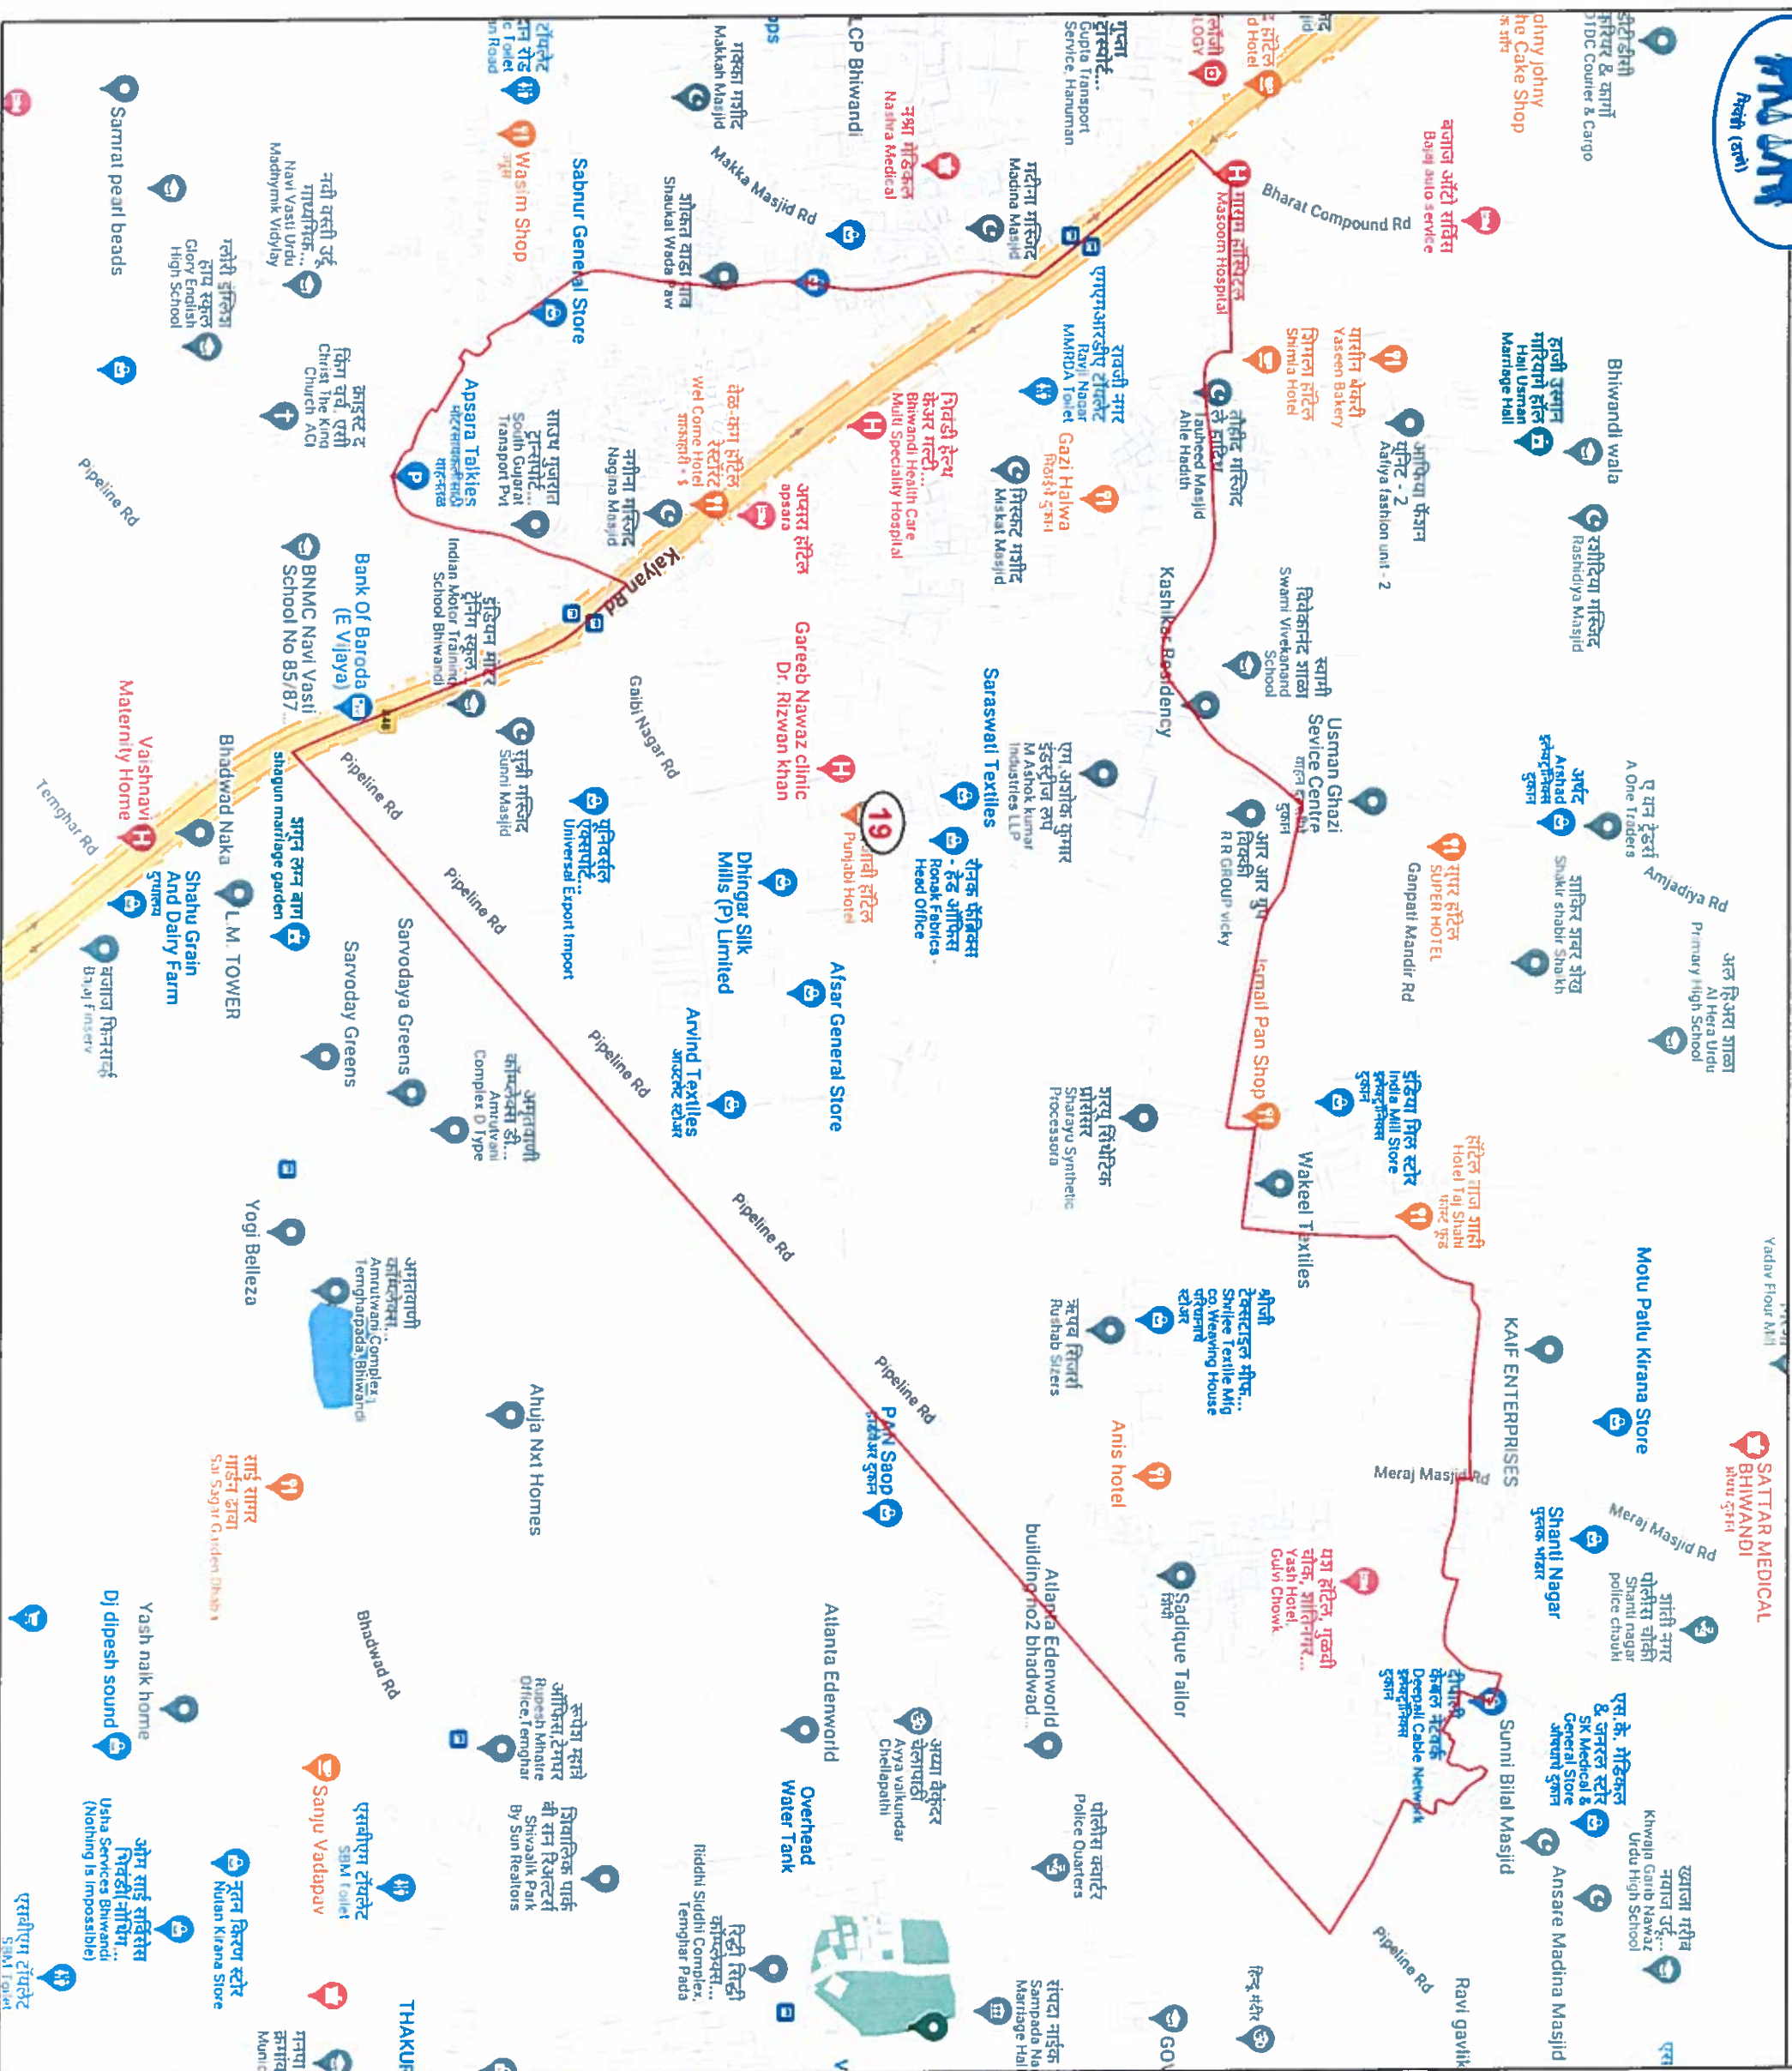

Final Ward Formation For General Election 2022 - Bhivandi Nijampur Municipal Corporation

STATE ELECTION COMMISSION
MAHARASHTRA

Ward : 19

Ward Population	
Total Population	22588
SC Population	509
ST Population	243