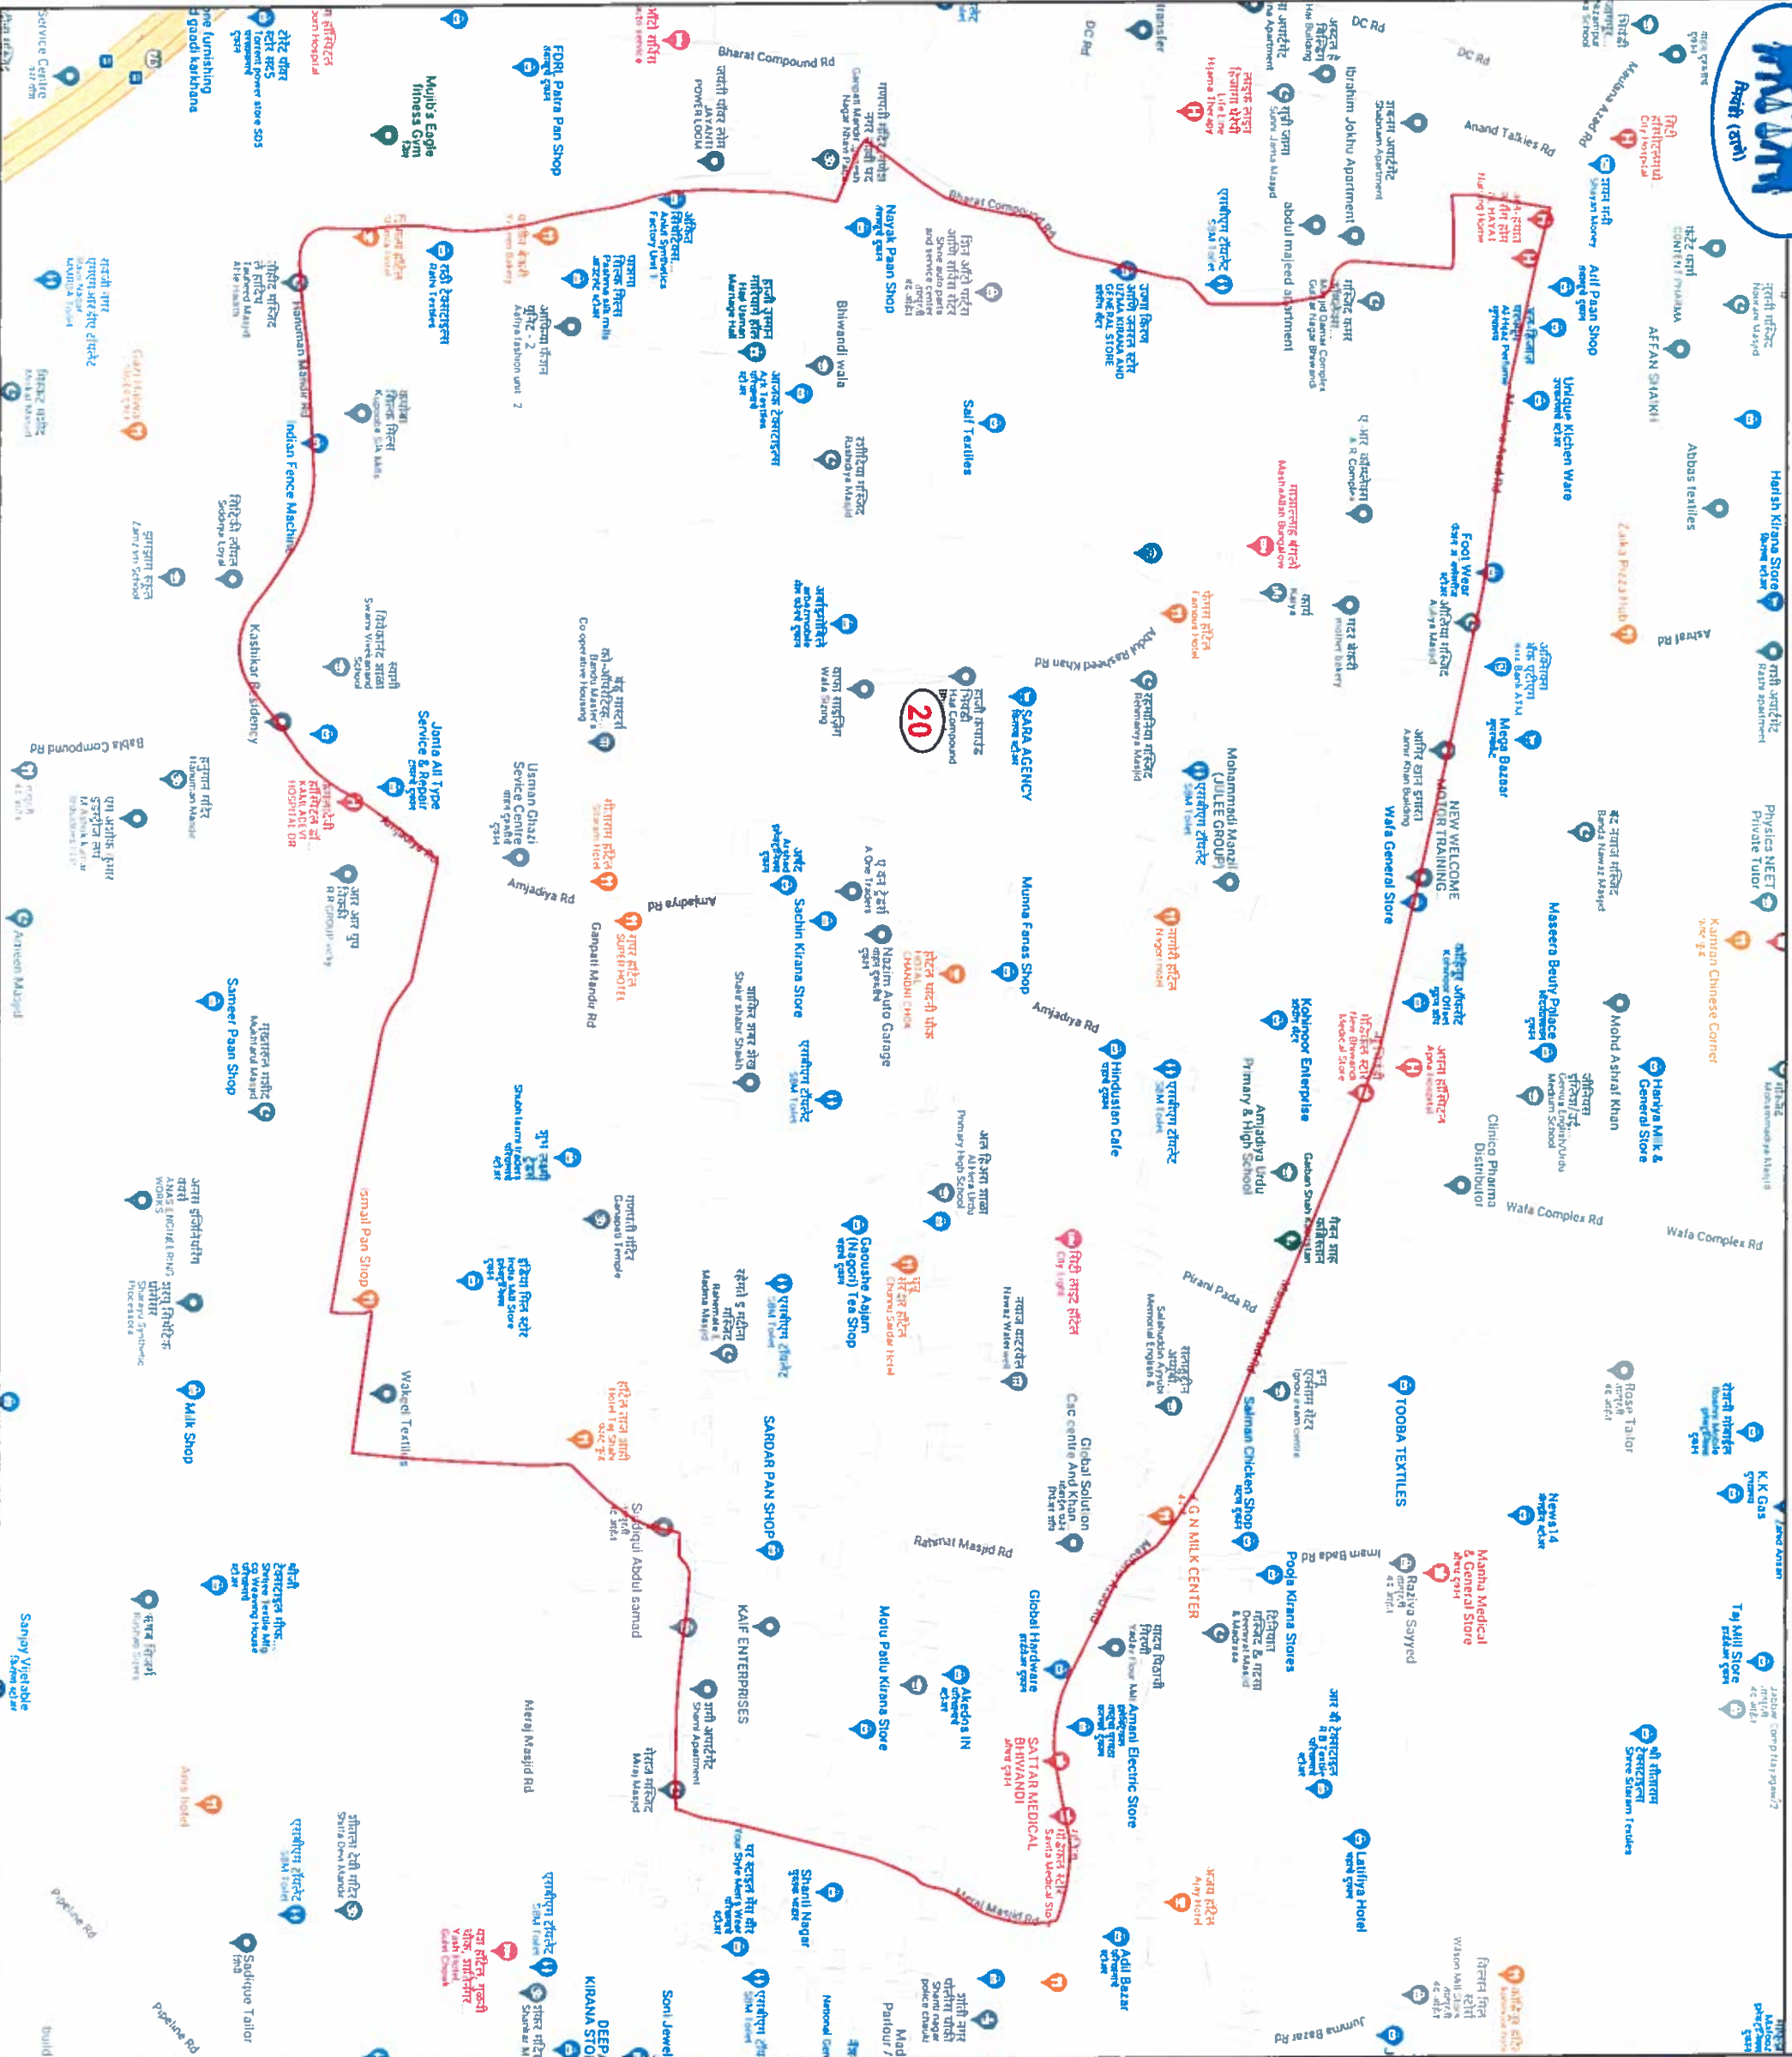

Final Ward Formation For General Election 2022 - Bhivandi Nijampur Municipal Corporation

STATE ELECTION COMMISSION
MAHARASHTRA

Ward : 20

Ward Population

Total Population	23029
SC Population	38
ST Population	73