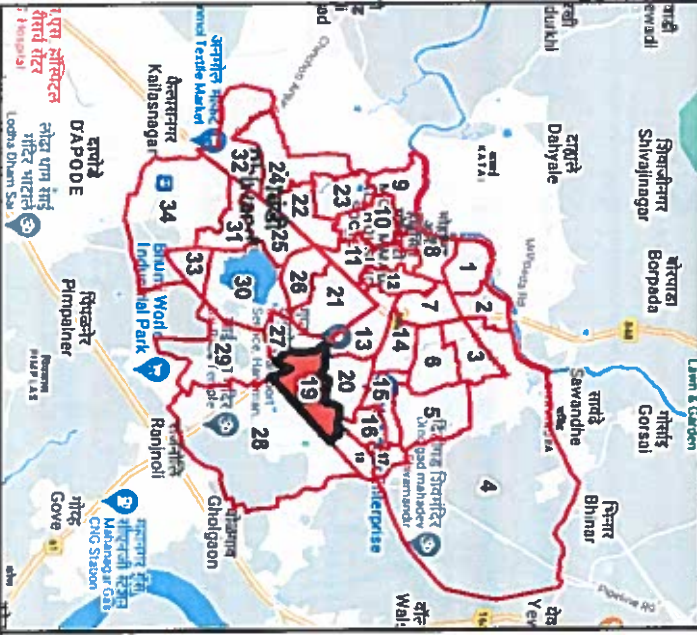

STATE ELECTION COMMISSION
MAHARASHTRA

Ward : 19

Ward Population	
Total Population	22588
SC Population	509
ST Population	243

Key Map - BNMC

Legend

- Ward
- MC Boundary
- Road
- National Highway
- Railway Line
- River