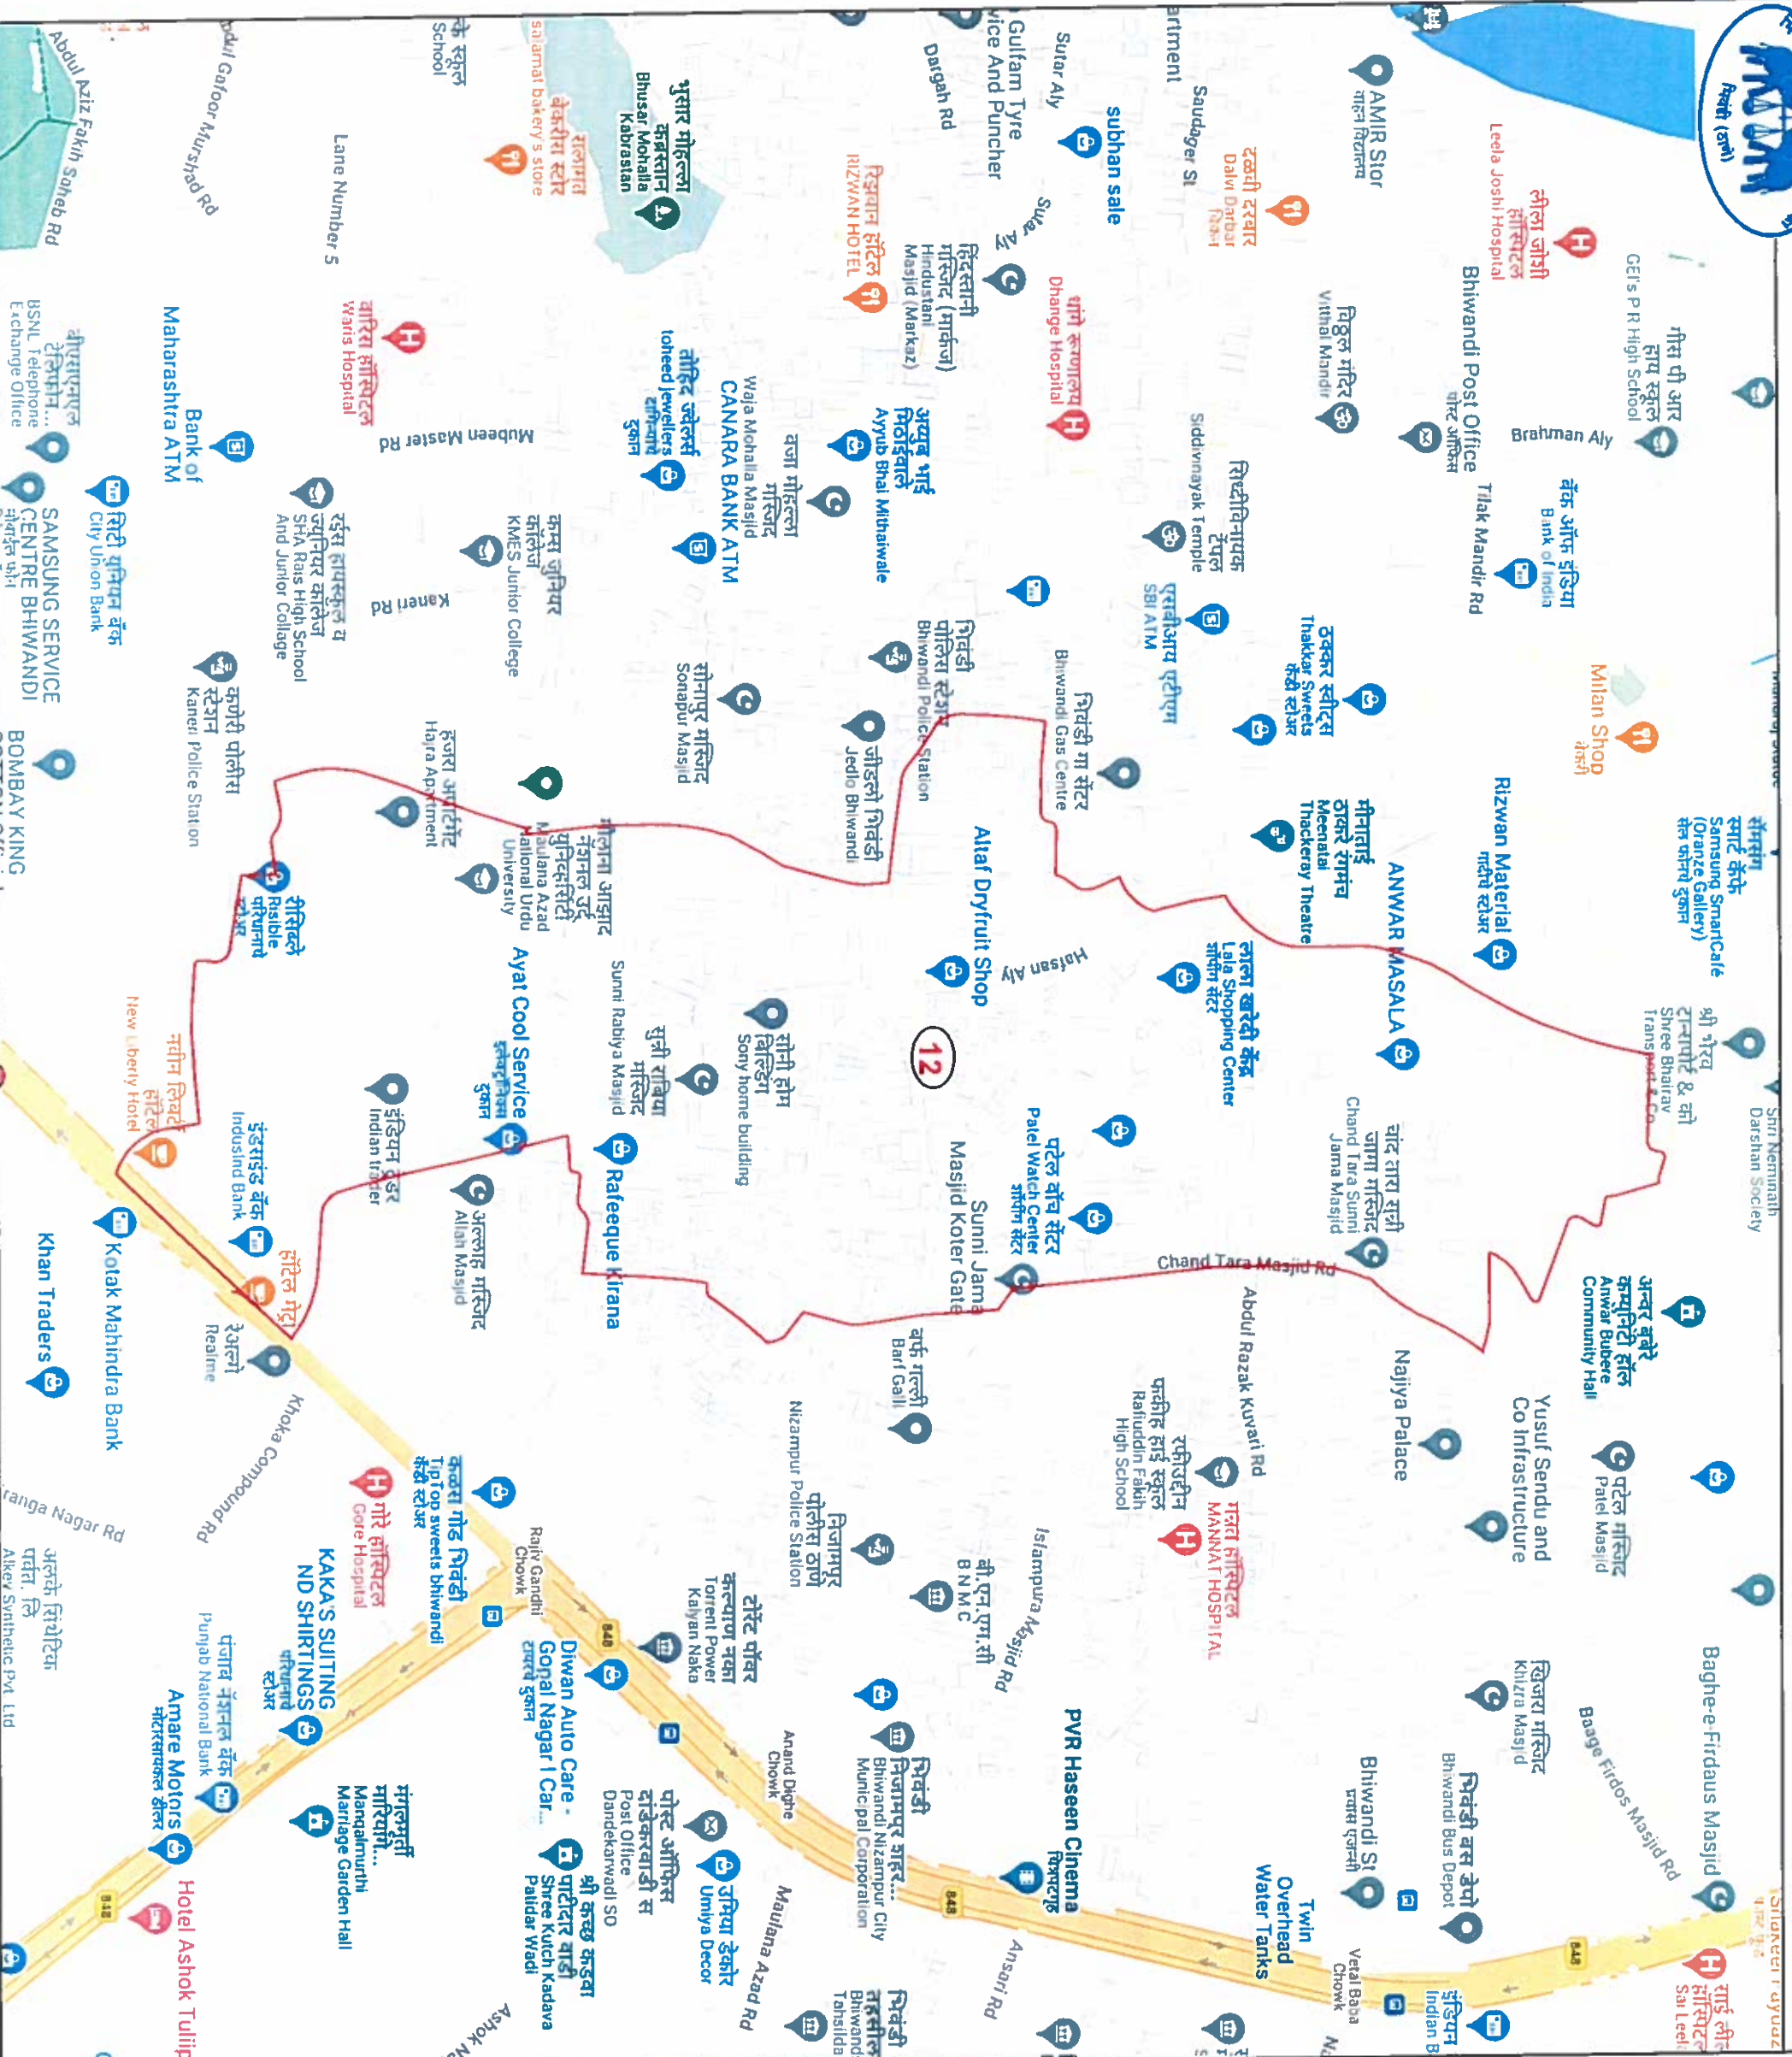

Final Ward Formation For General Election 2022 - Bhivandi Nijampur Municipal Corporation

STATE ELECTION COMMISSION
MAHARASHTRA

Ward : 12

Ward Population

Total Population	21331
SC Population	137
ST Population	33