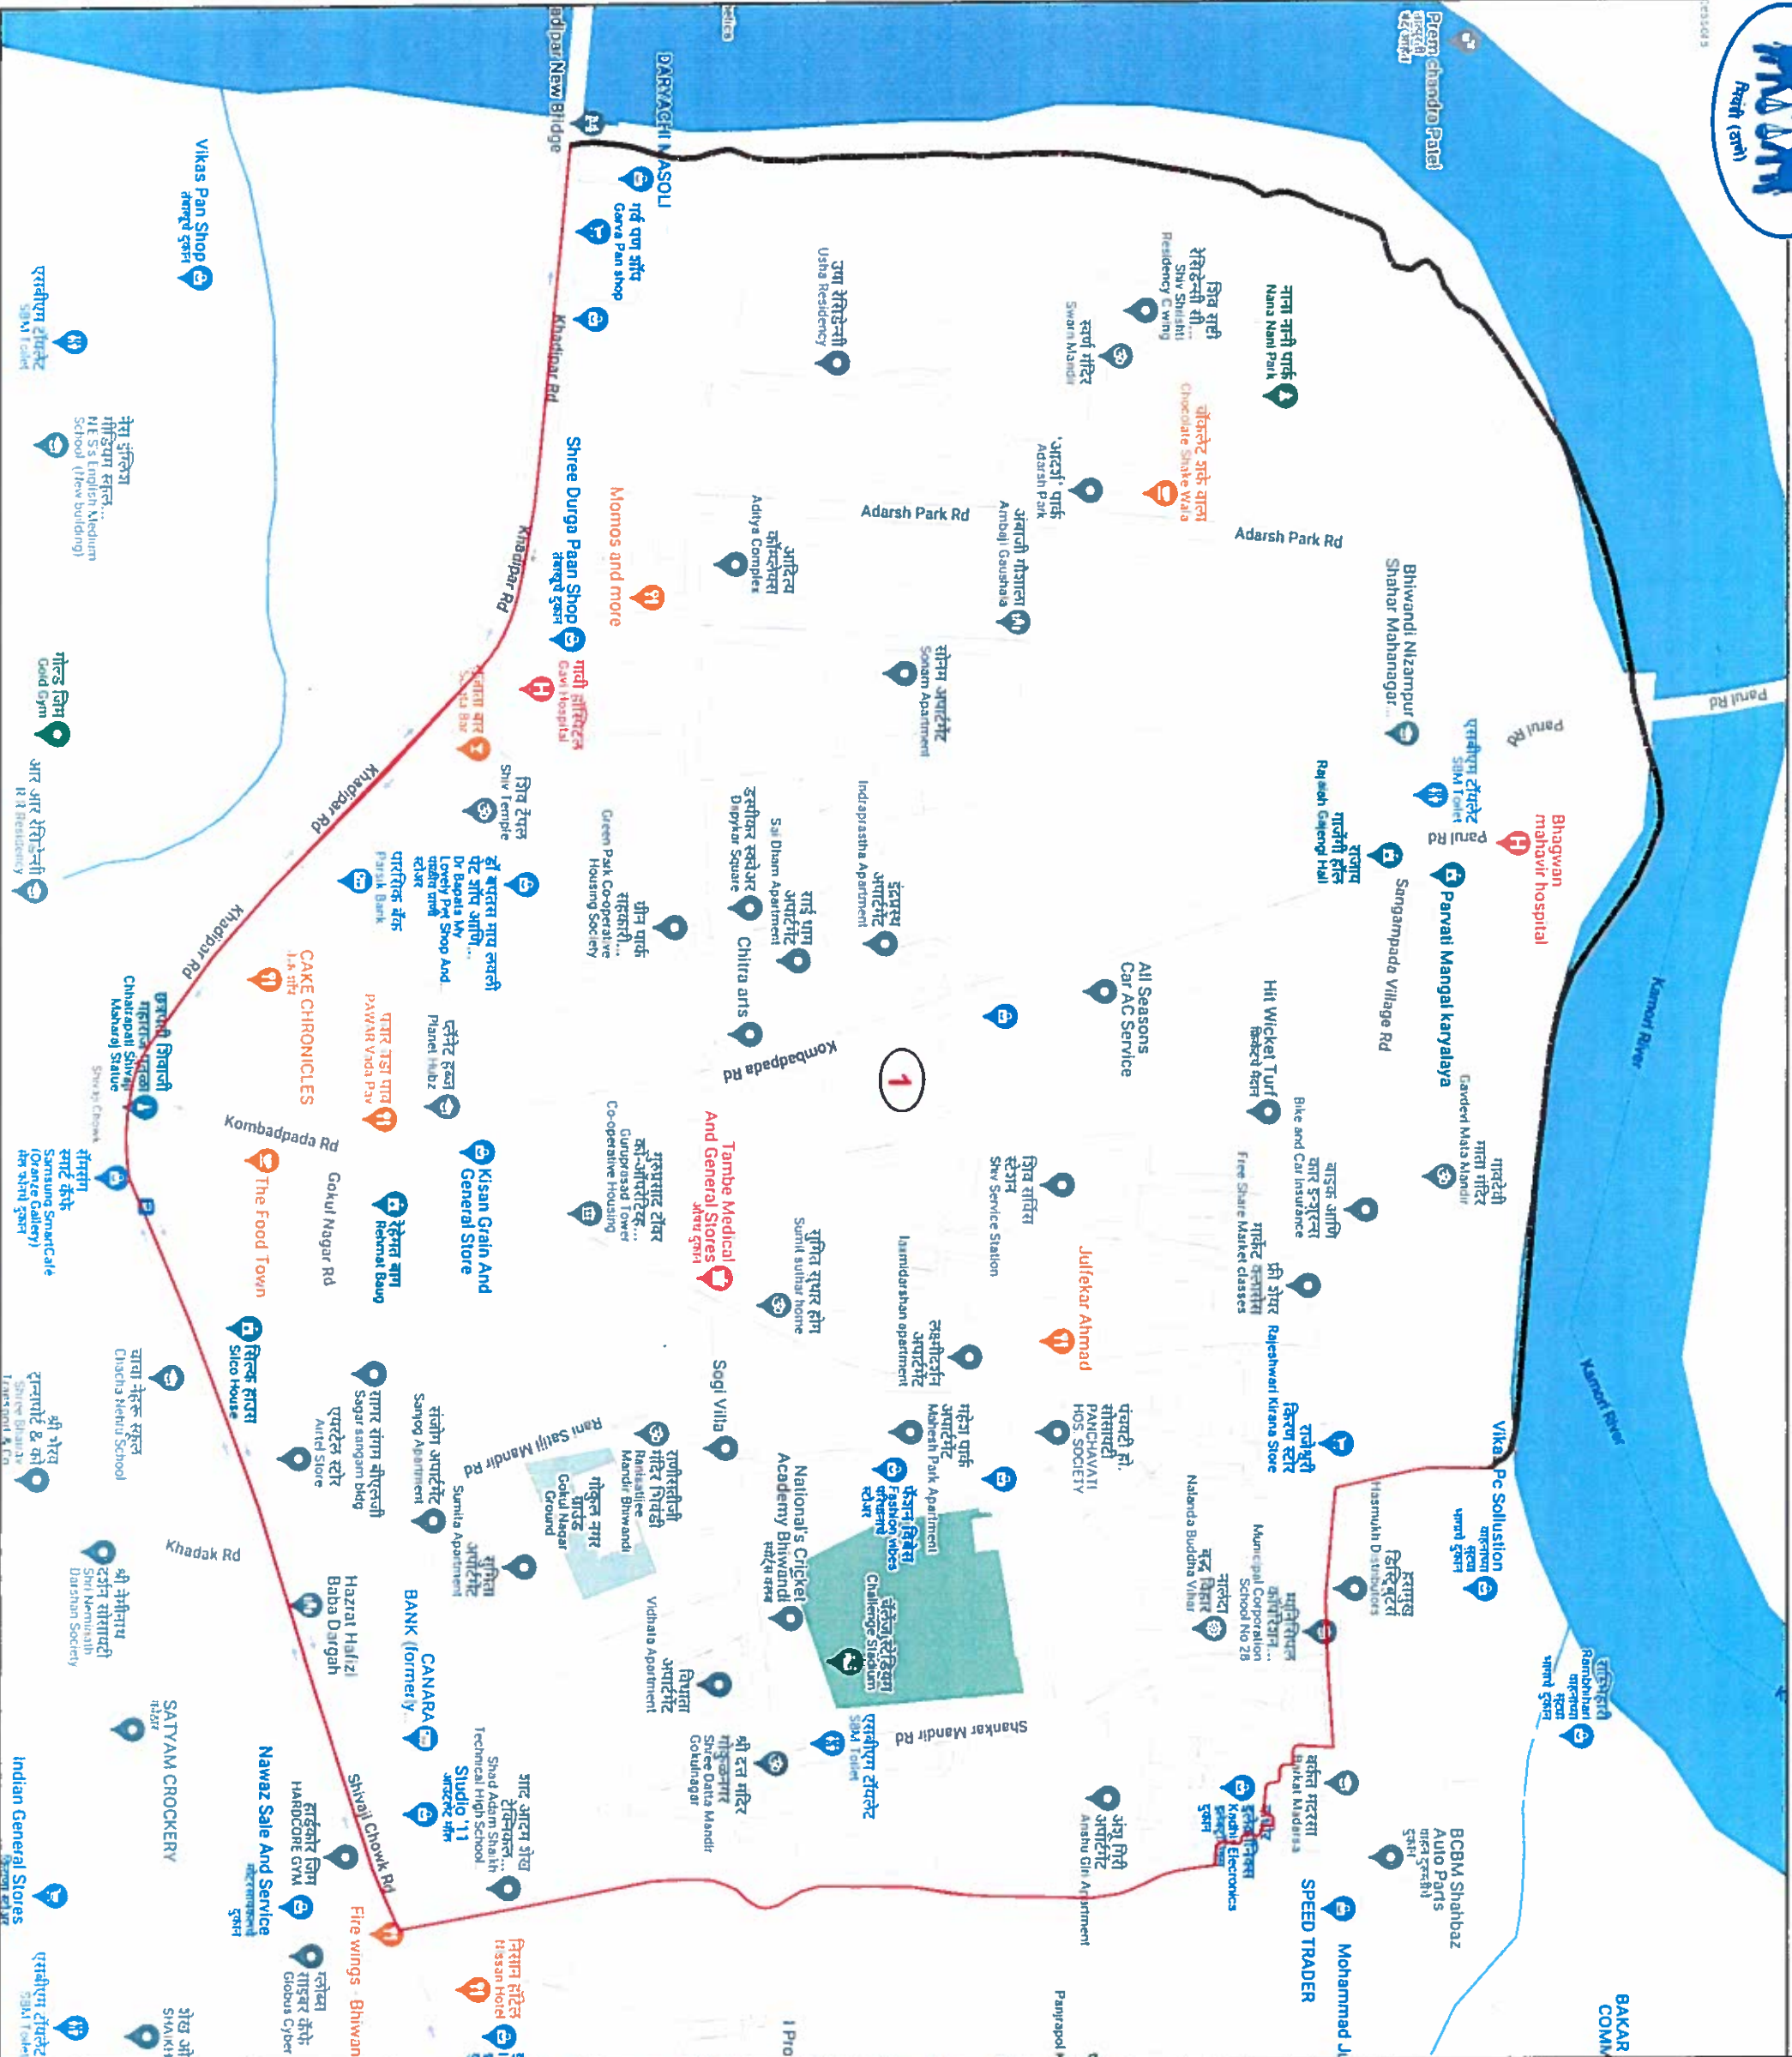

Final Ward Formation For General Election 2022 - Bhivandi Nijampur Municipal Corporation