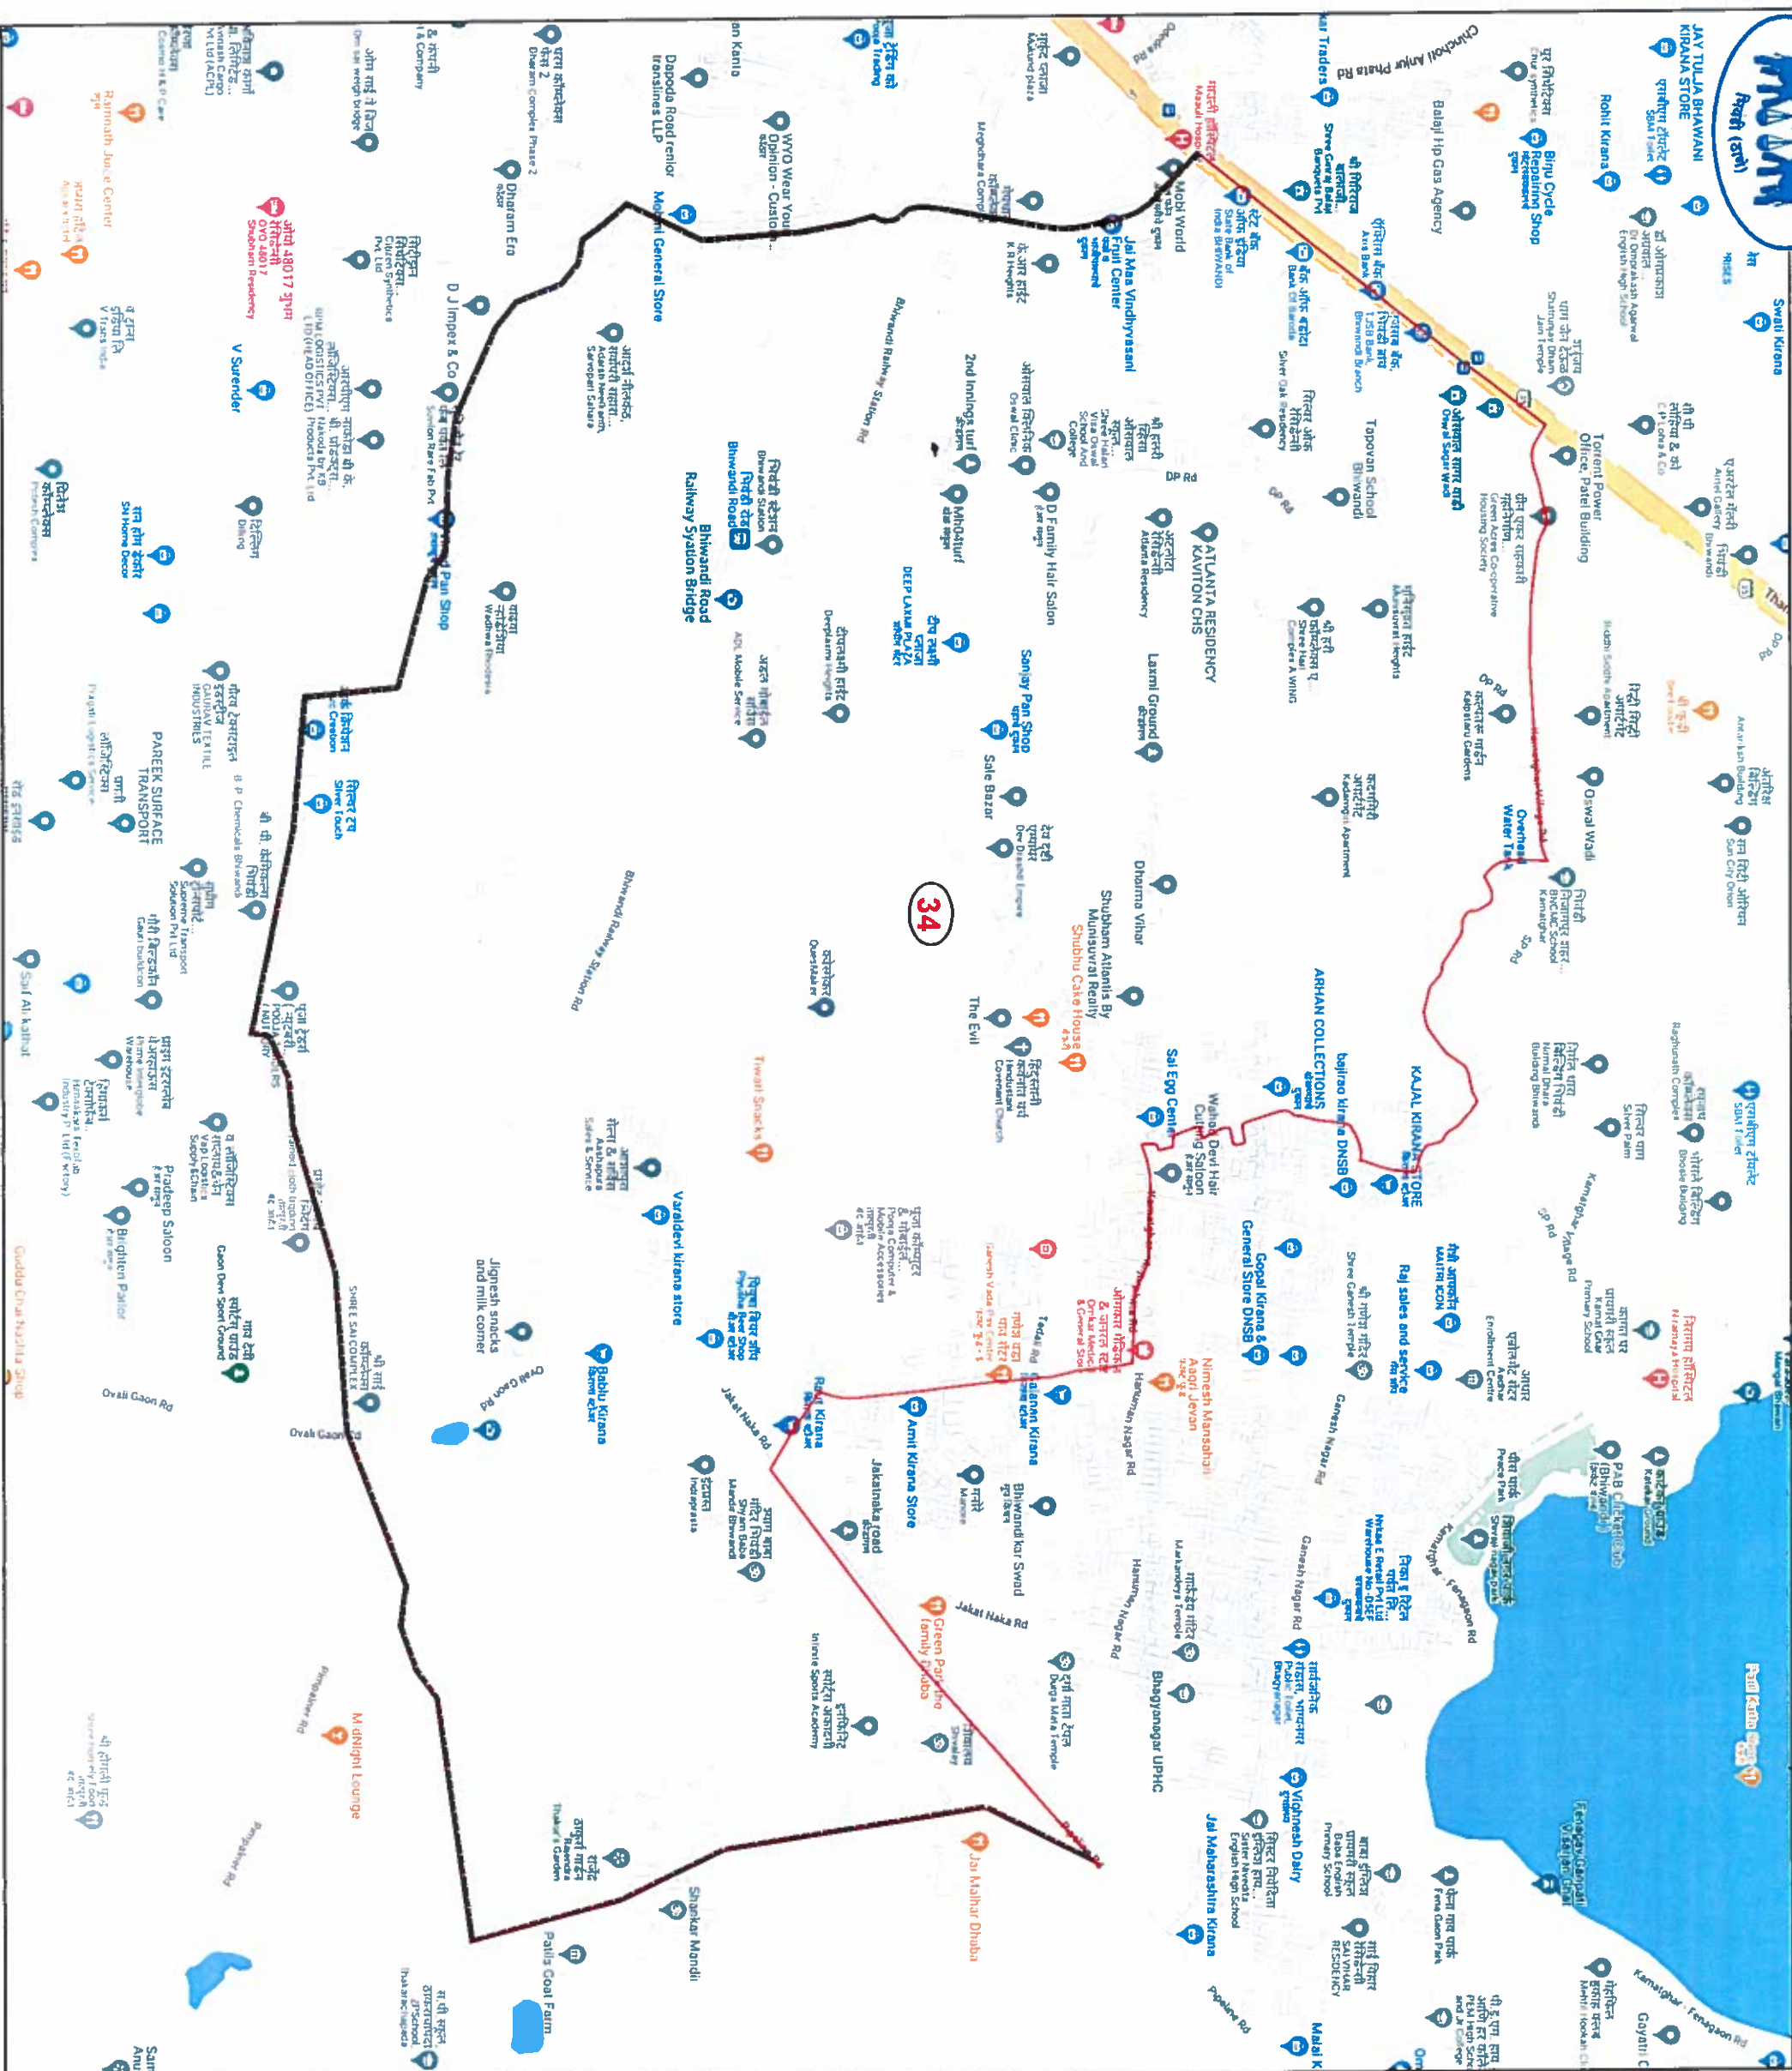

Final Ward Formation For General Election 2022 - Bhivandi Nijampur Municipal Corporation