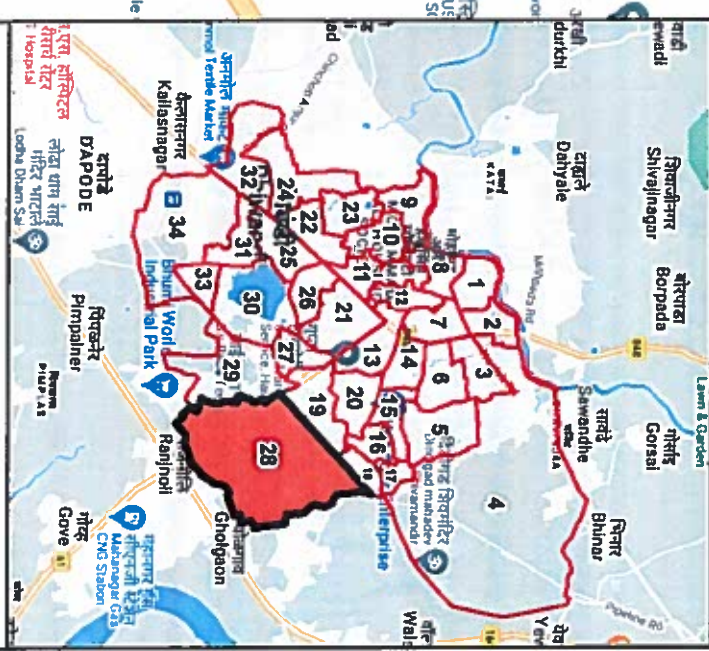

STATE ELECTION COMMISSION
MAHARASHTRA

Ward : 28

Ward Population	
Total Population	19723
SC Population	935
ST Population	1265

Key Map - BNMC

Legend

- Ward
- MC Boundary
- Road
- National Highway
- Railway Line
- River