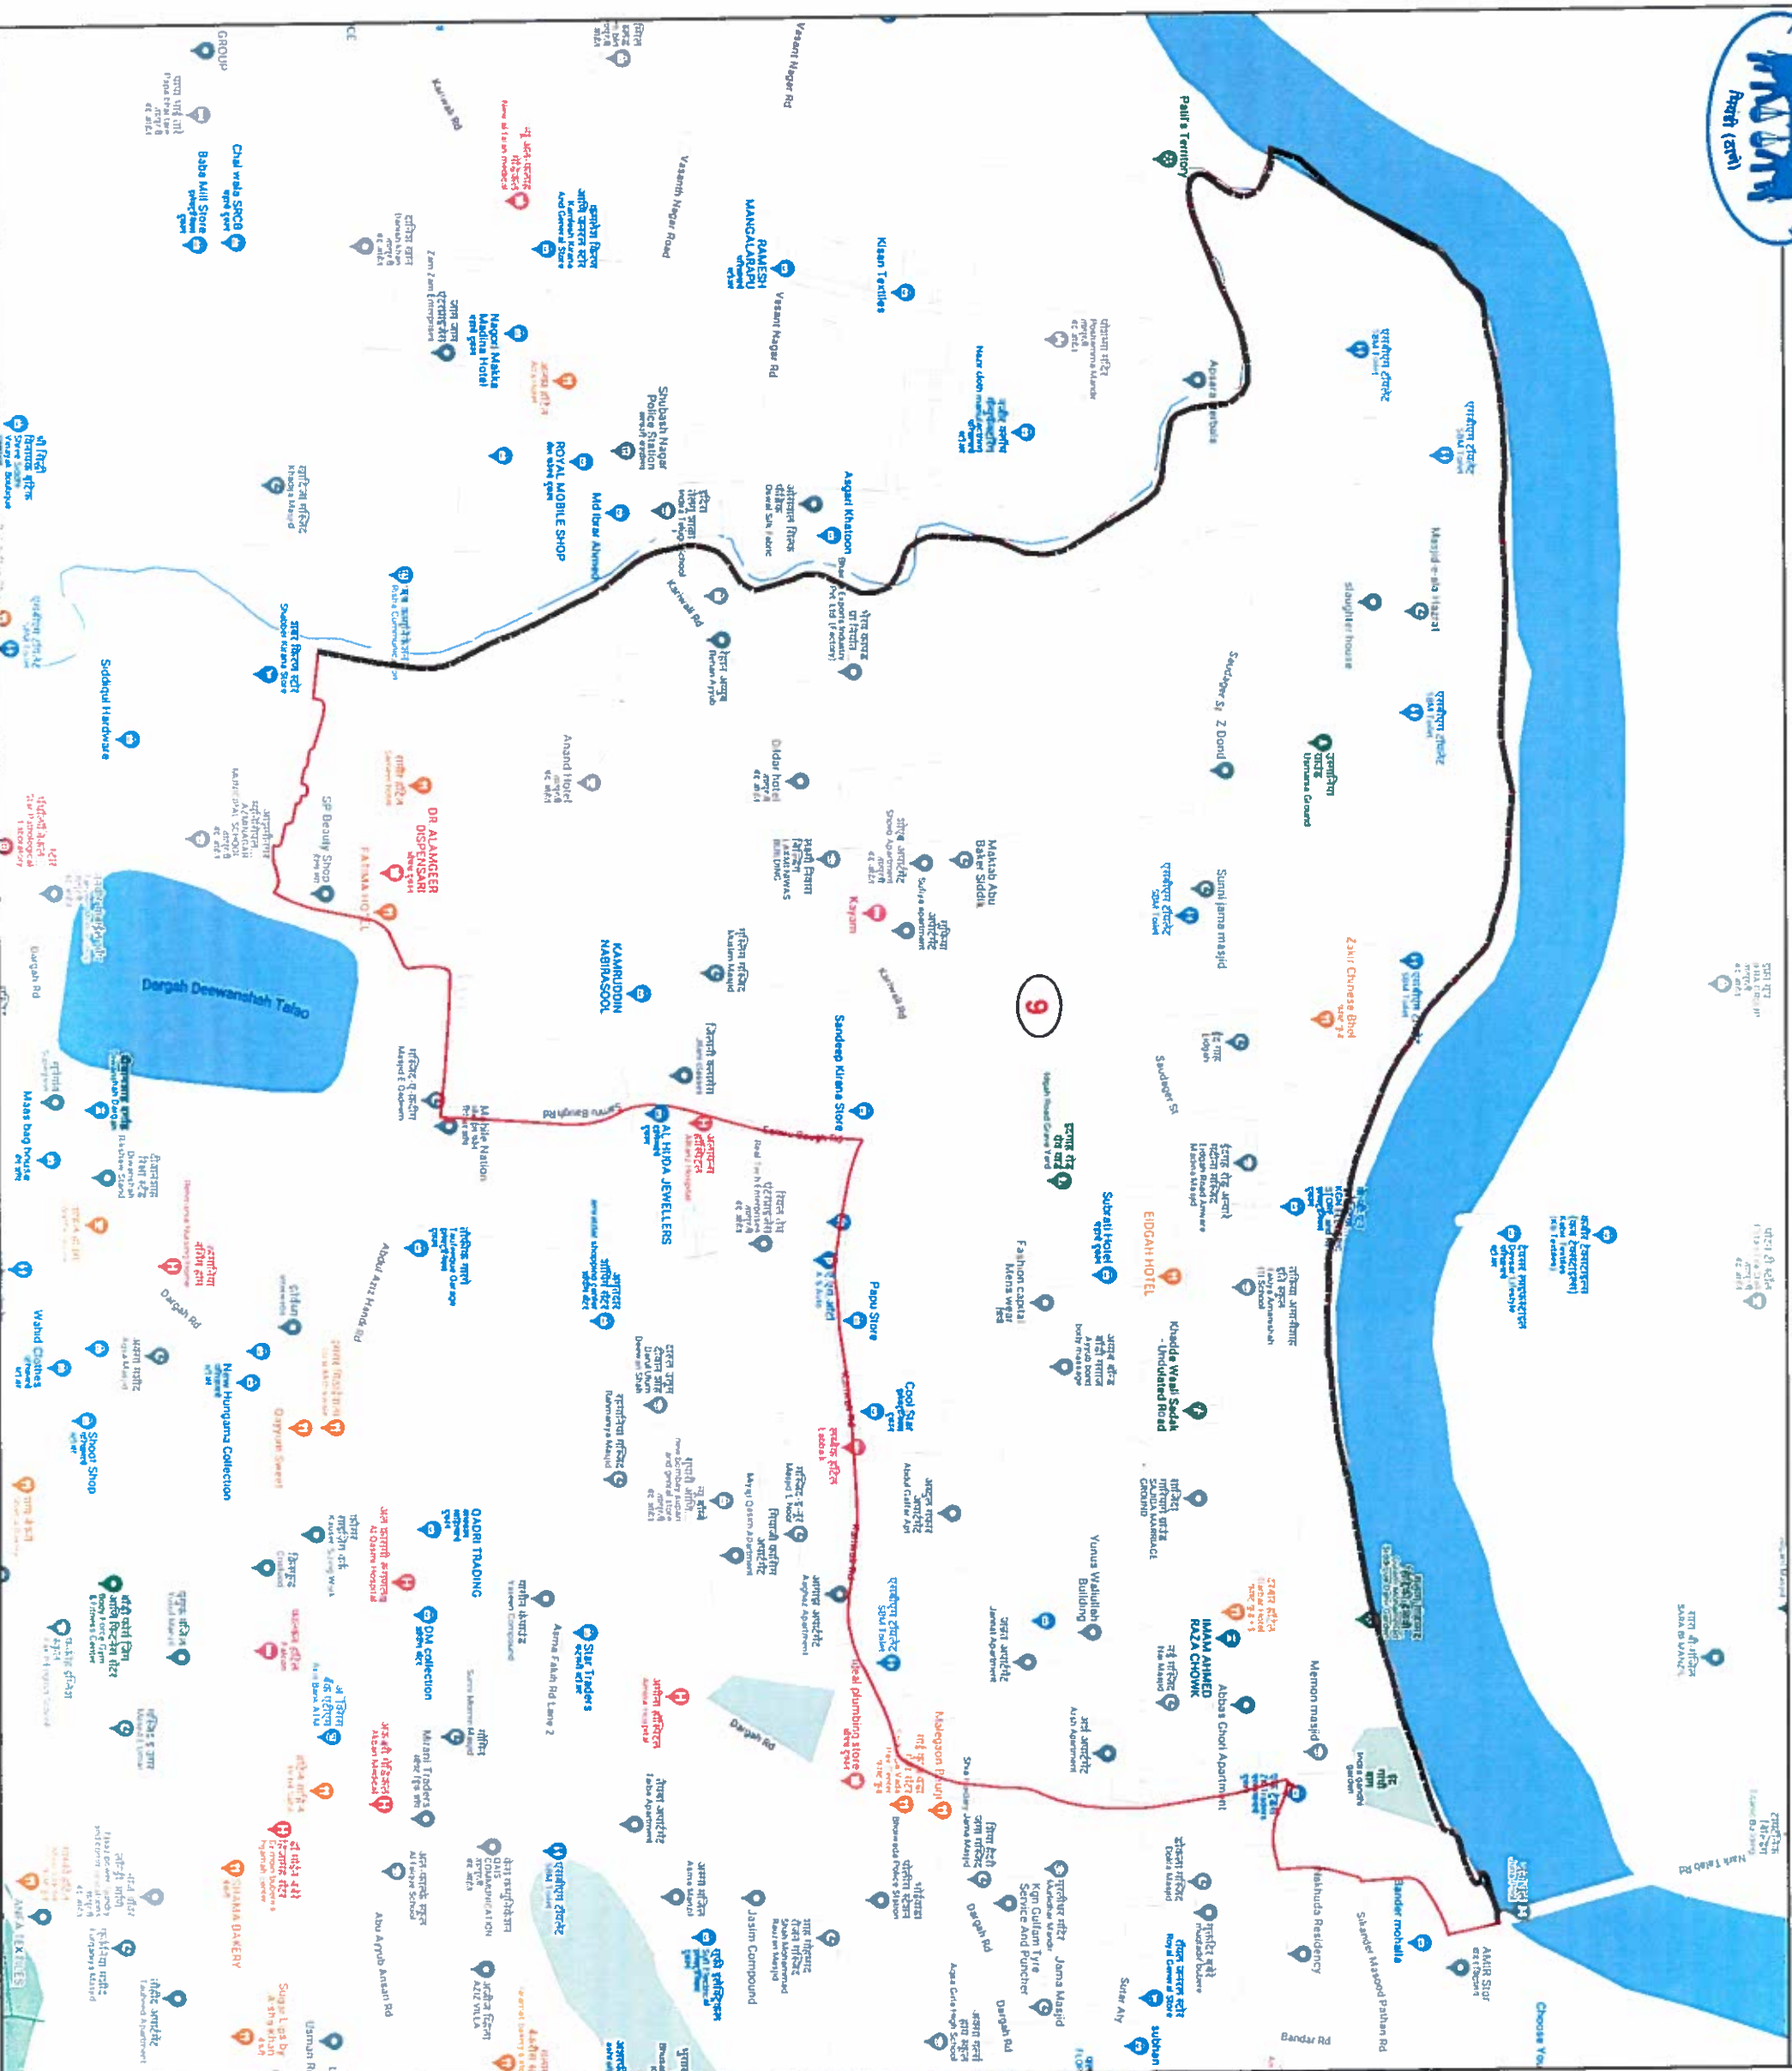

STATE ELECTION COMMISSION
MAHARASHTRA

Ward : 9

Ward Population

Total Population	19824
SC Population	18
ST Population	27

Key Map - BNMCM

Legend

- Ward
- MC Boundary
- Road
- National Highway
- Railway Line
- River