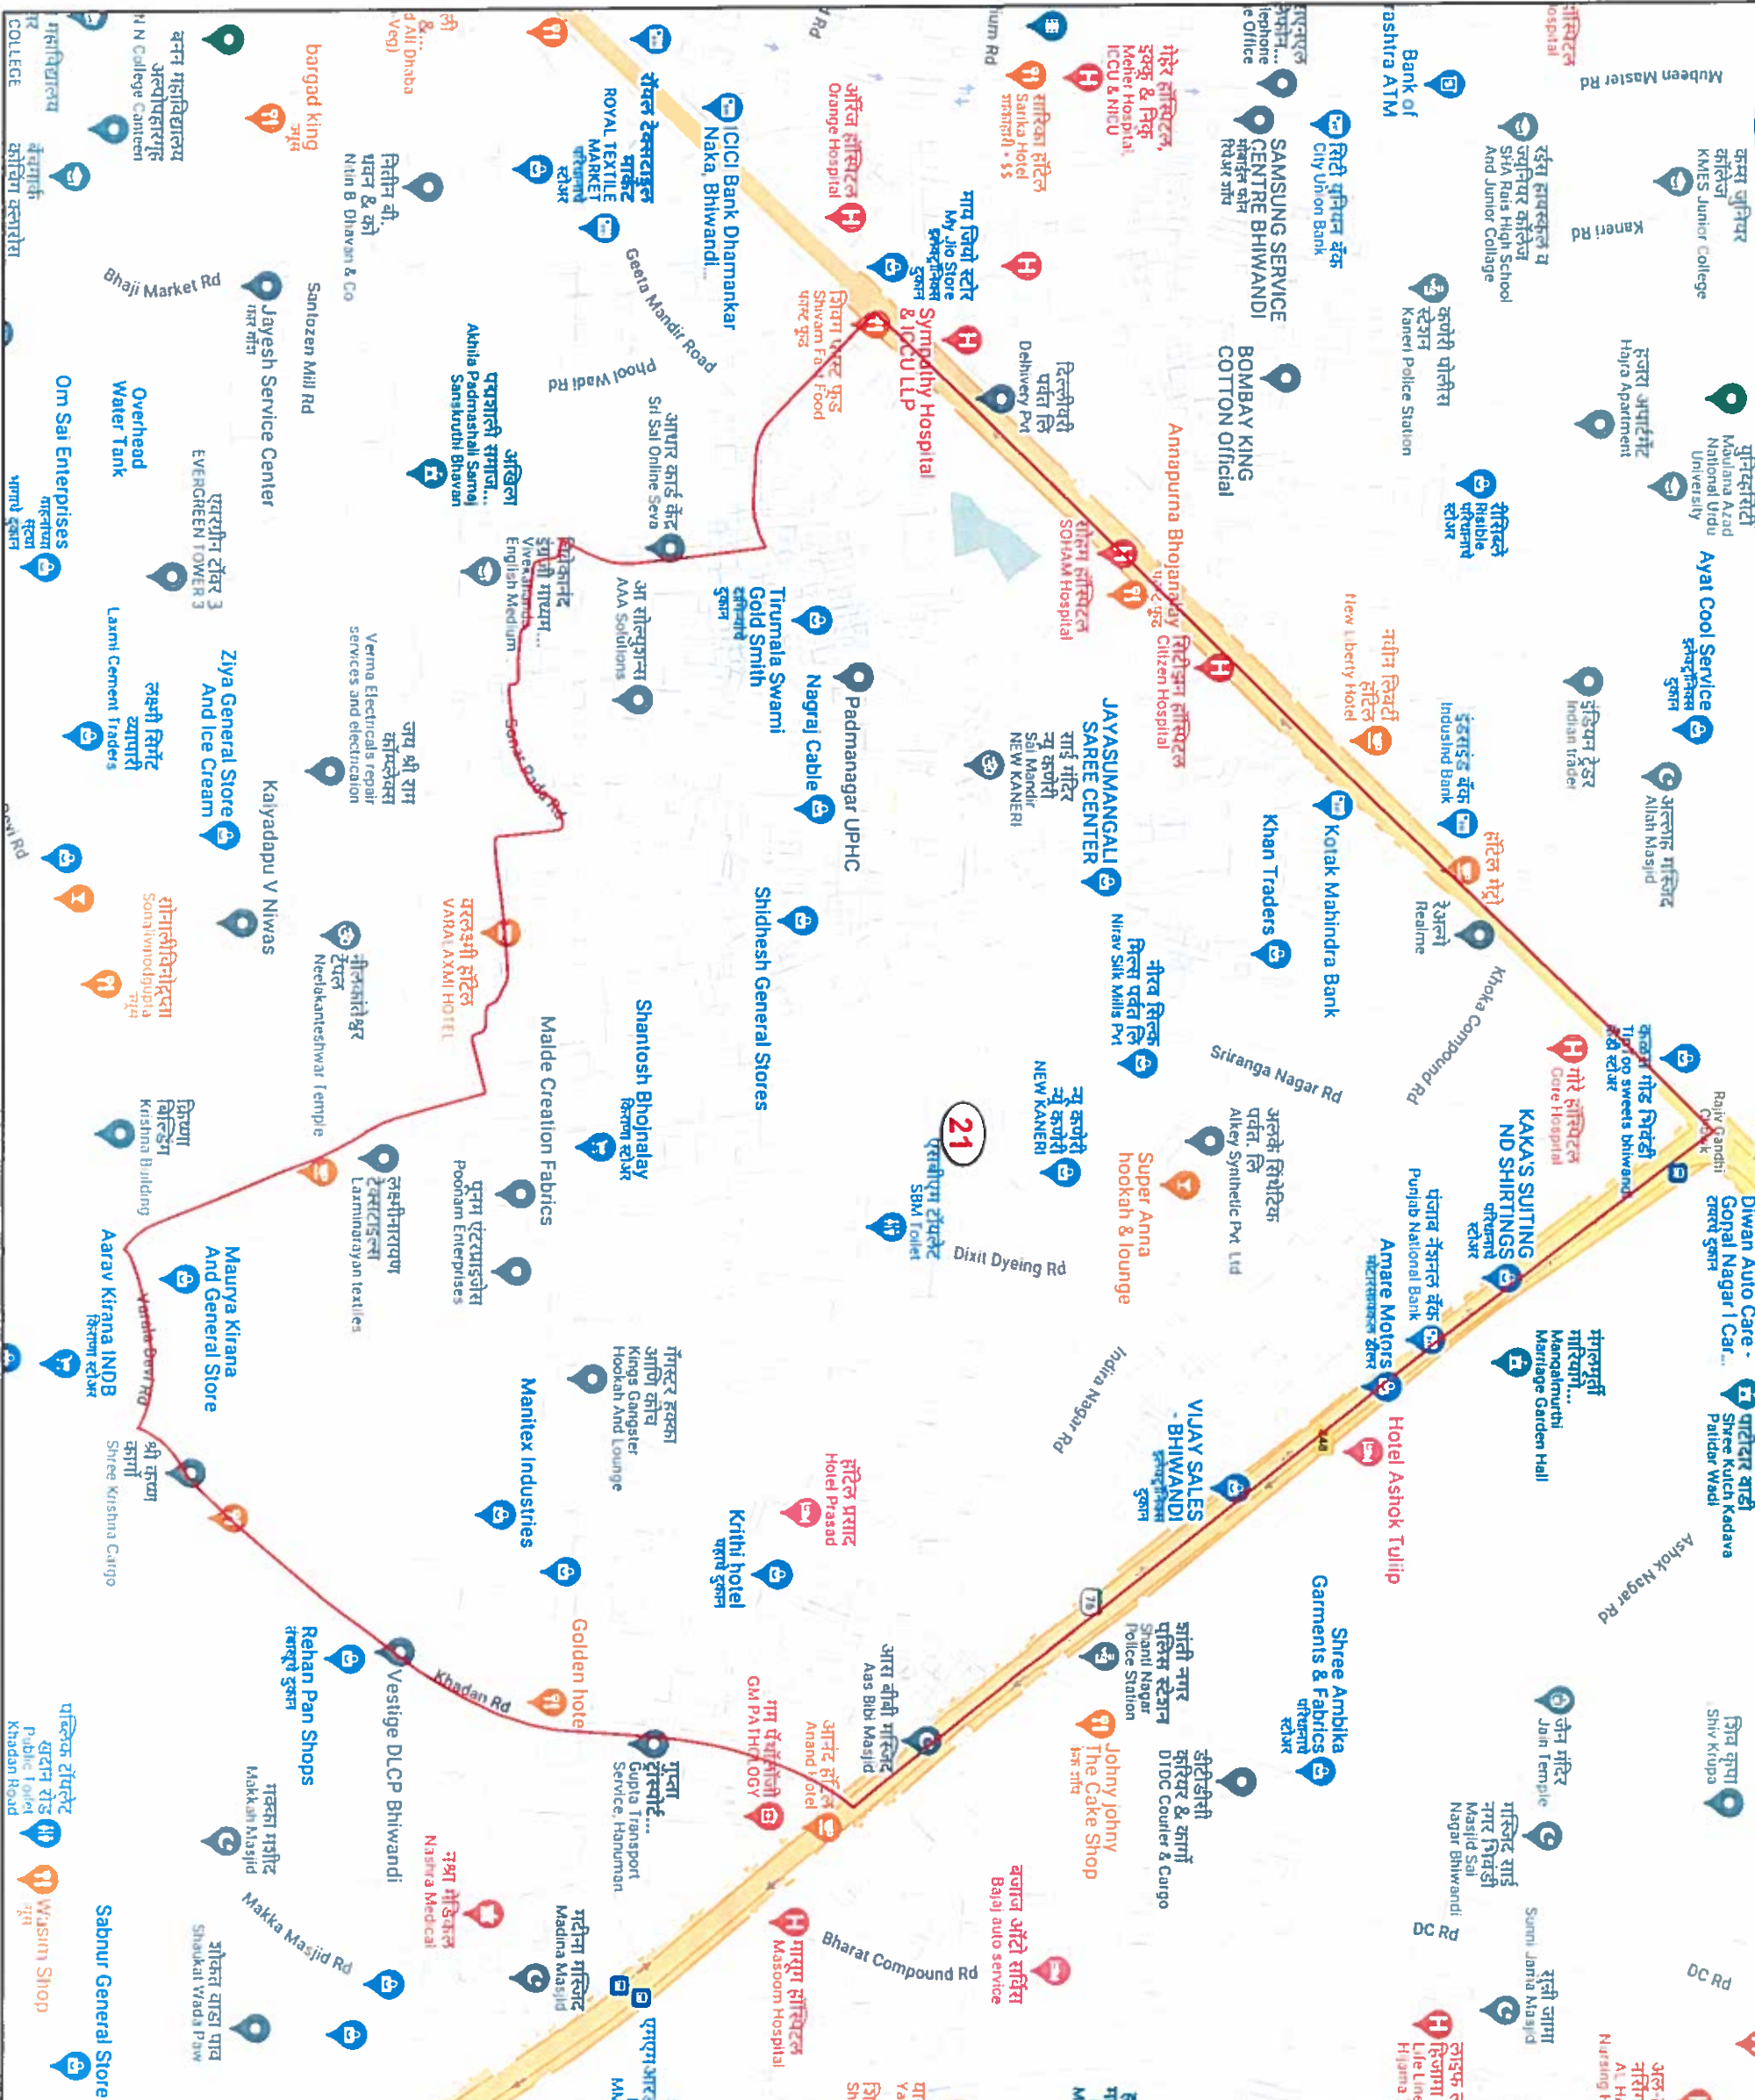

Final Ward Formation For General Election 2022 - Bhivandi Nijampur Municipal Corporation