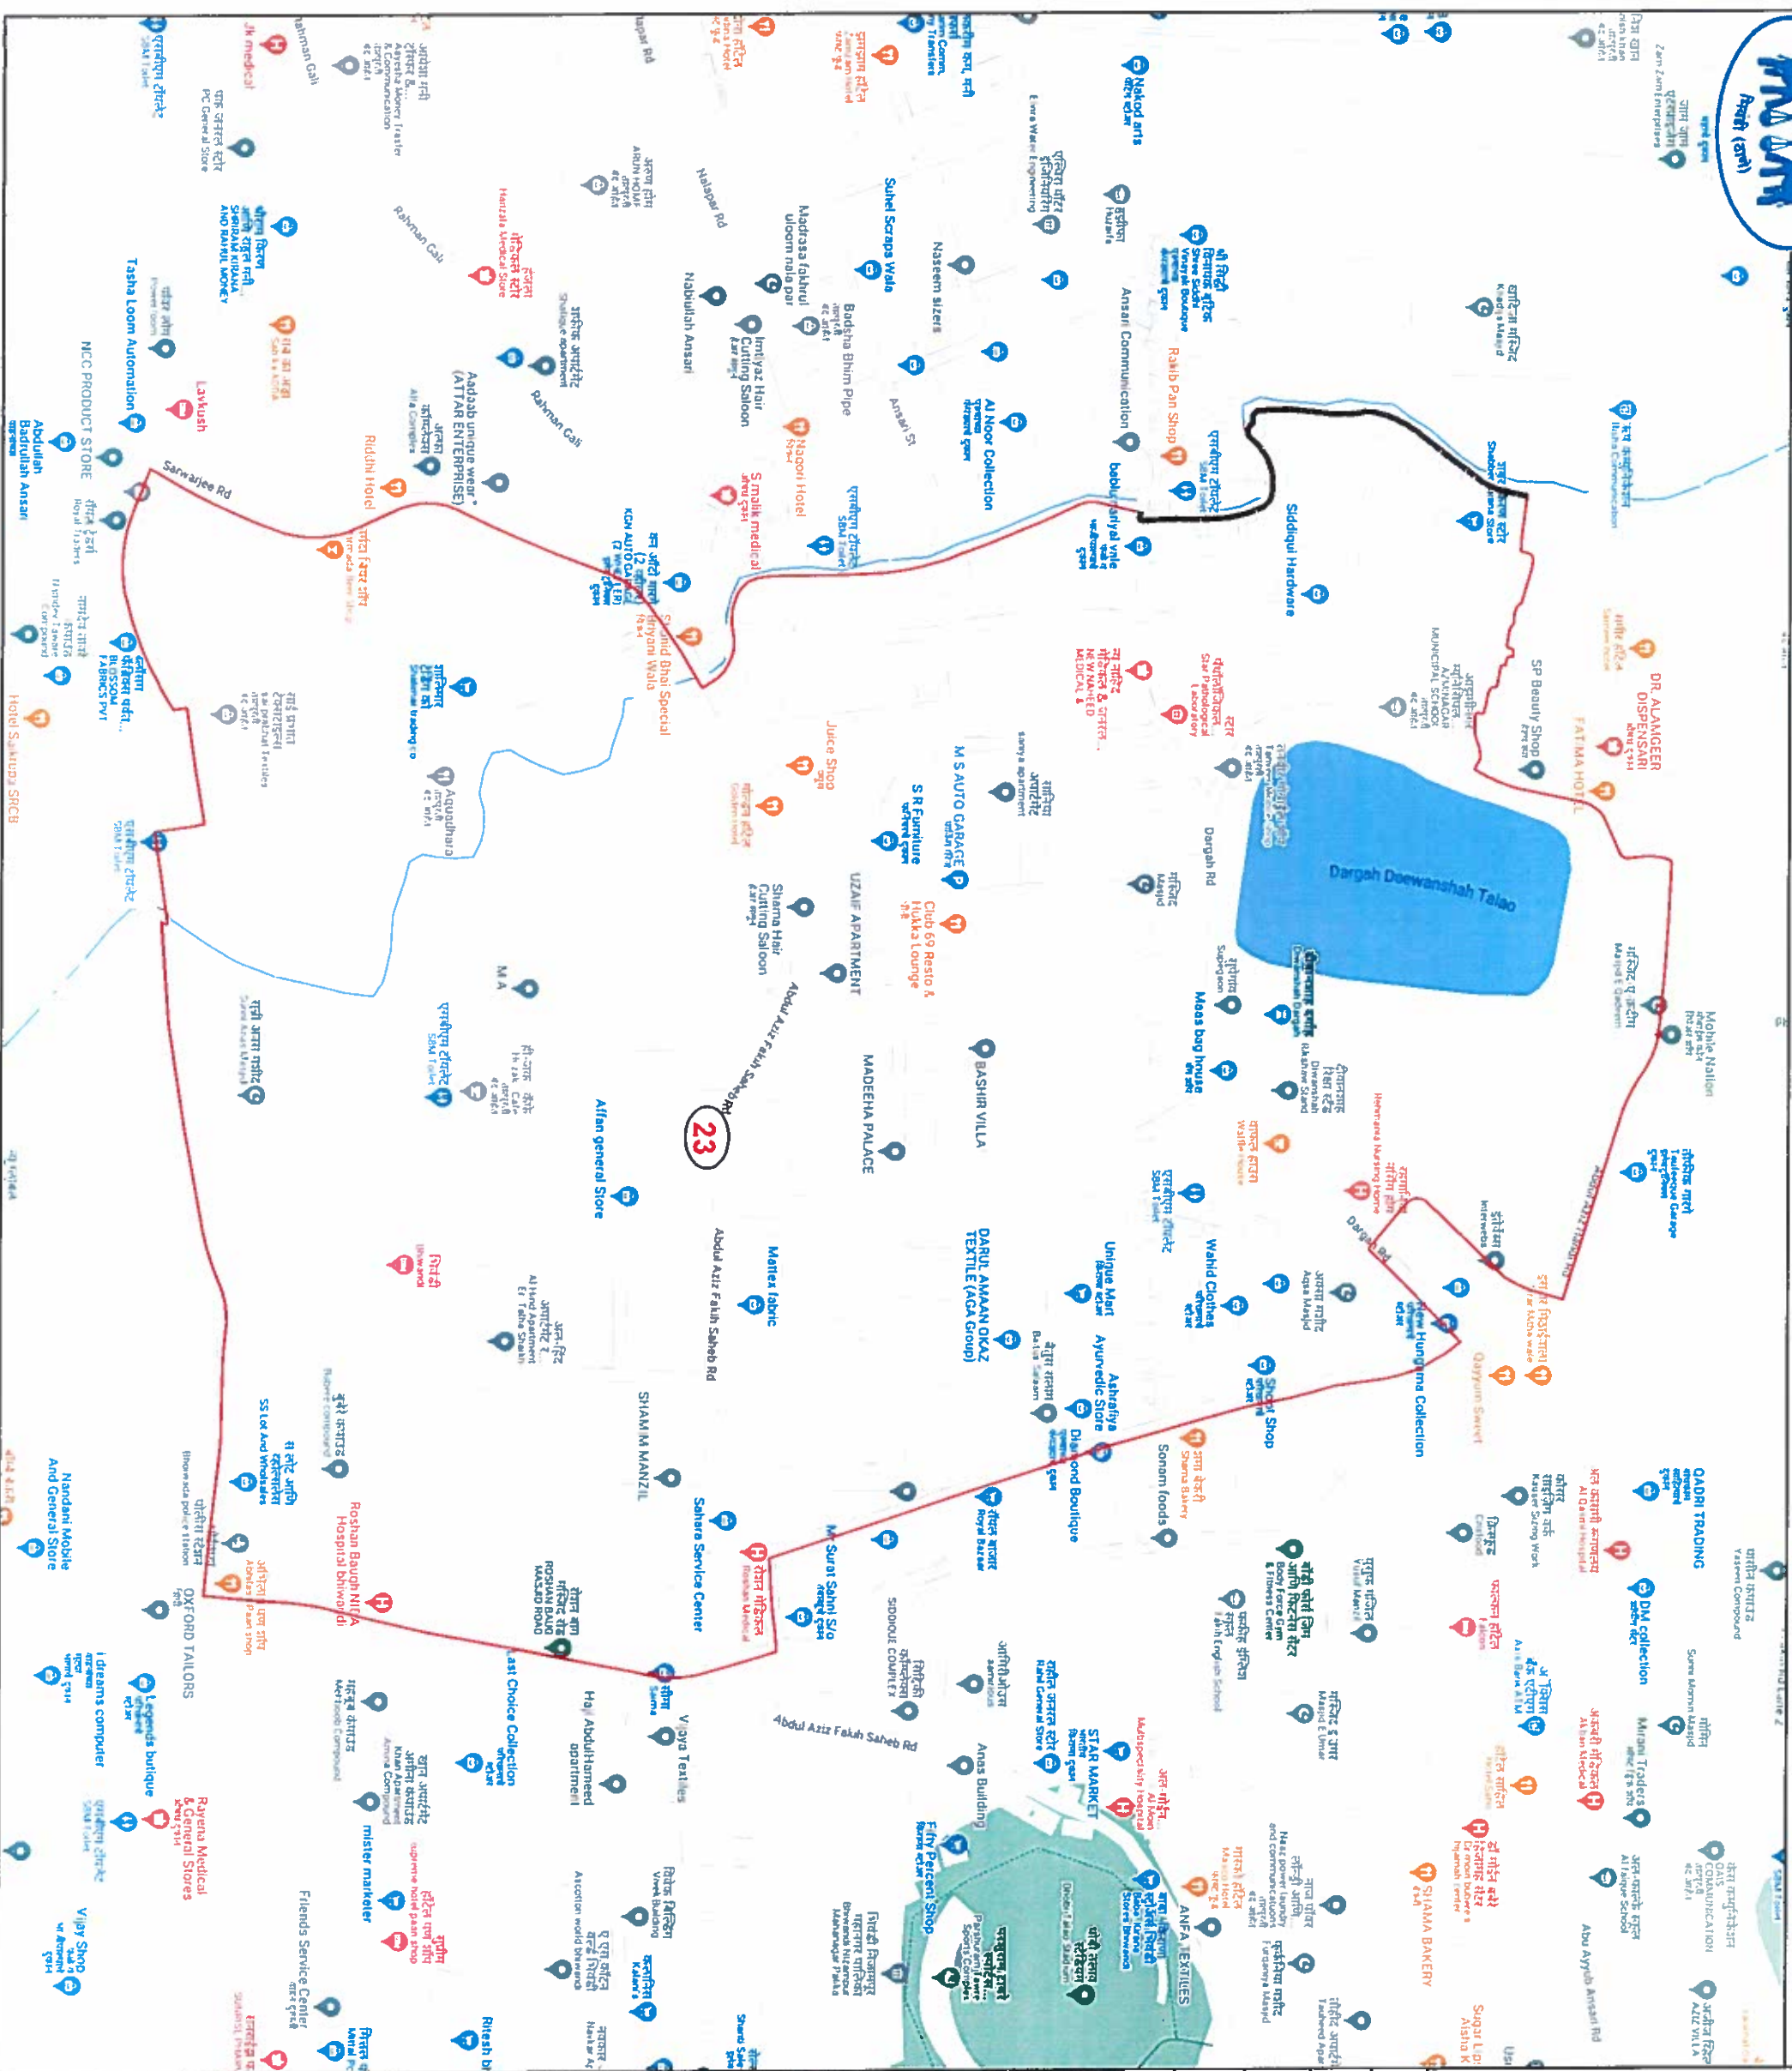

Final Ward Formation For General Election 2022 - Bhivandi Nijampur Municipal Corporation

STATE ELECTION COMMISSION
MAHARASHTRA

Ward : 23

Ward Population

Total Population	22351
SC Population	348
ST Population	203