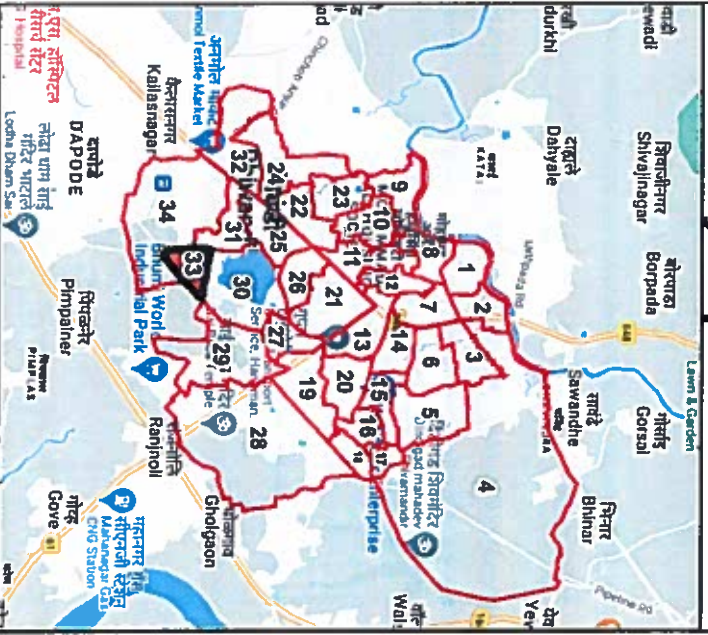

Ward : 33

Ward Population	
Total Population	18865
SC Population	810
ST Population	494