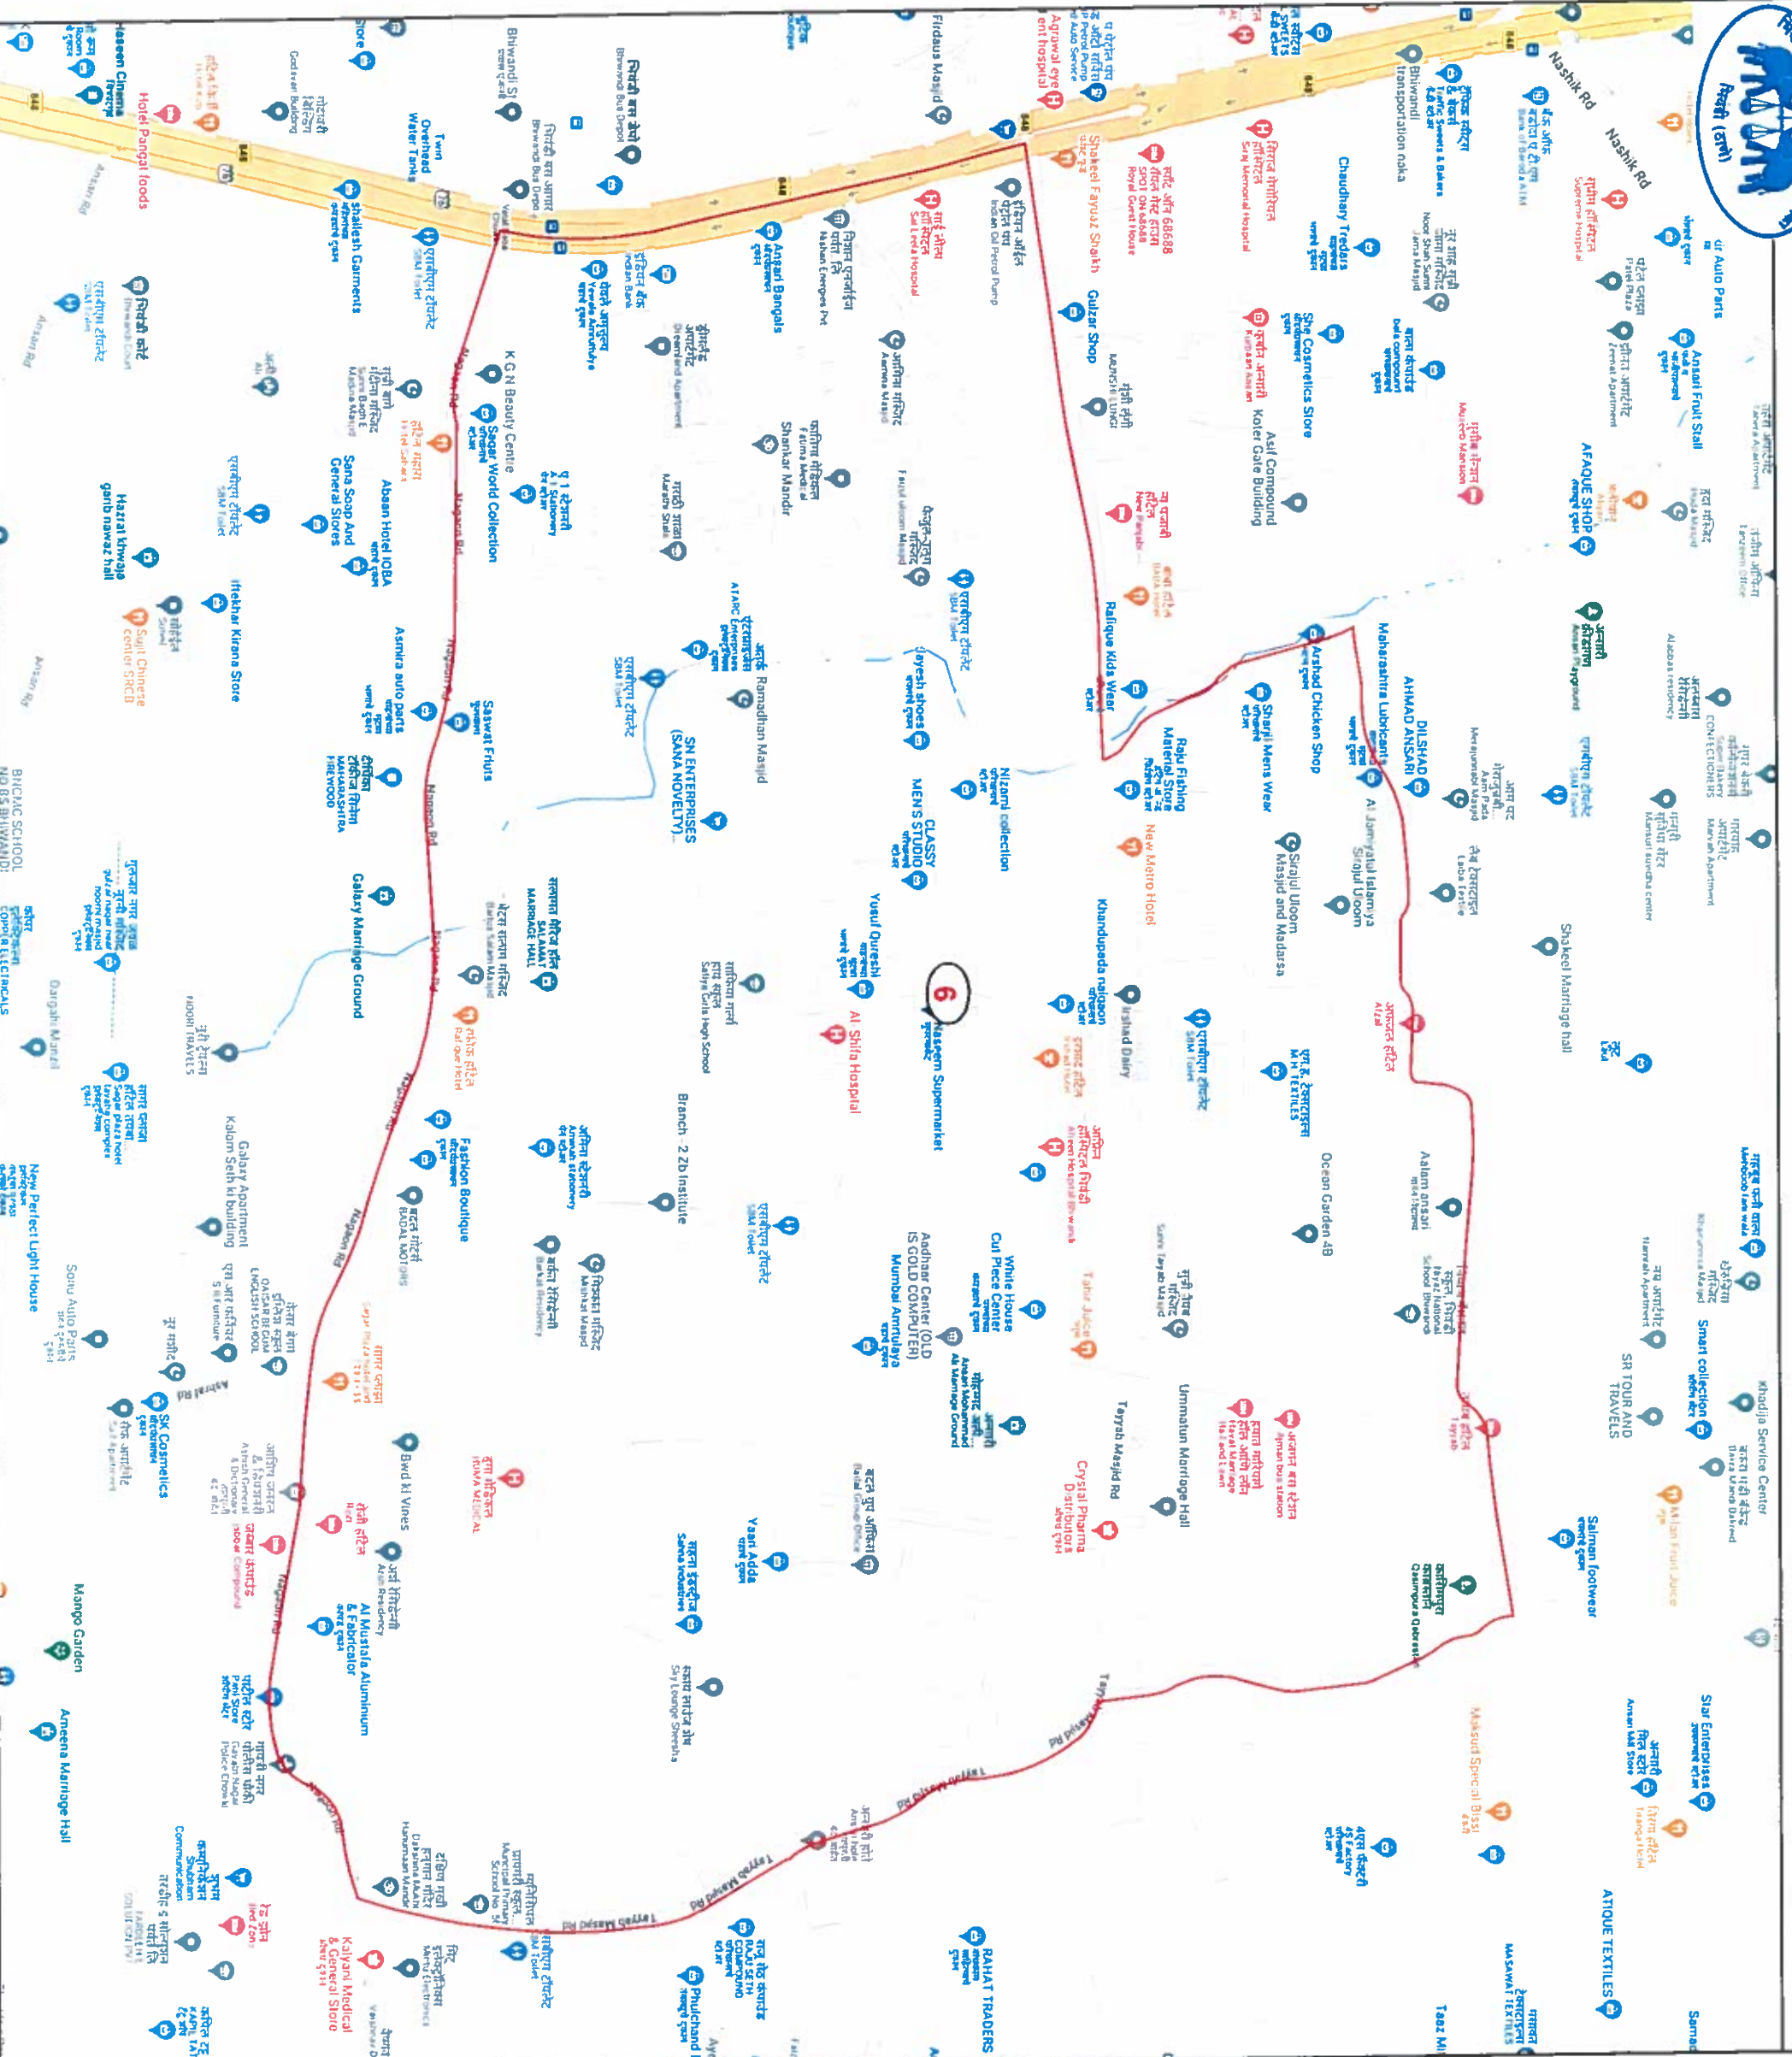

Final Ward Formation For General Election 2022 - Bhivandi Nijampur Municipal Corporation

STATE ELECTION COMMISSION
MAHARASHTRA

Ward : 6

Ward Population

Total Population	18942
SC Population	26
ST Population	16