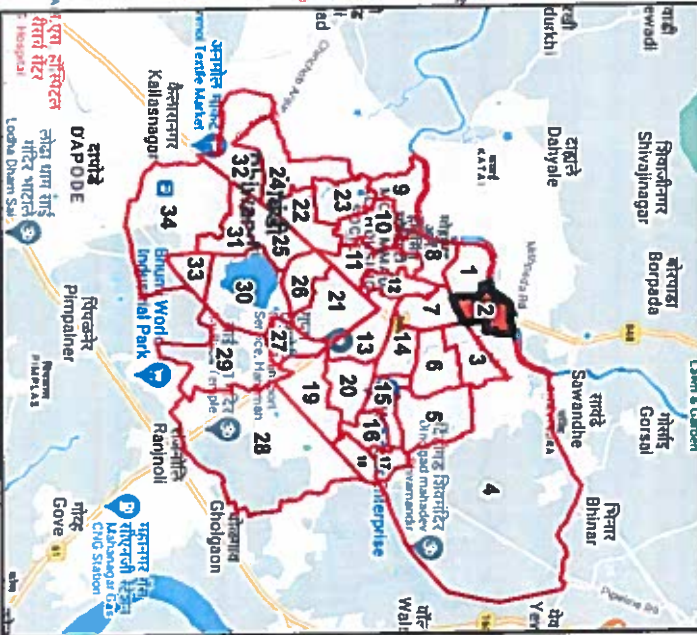

Legend

- Ward
- MC Boundary
- Road
- National Highway
- Railway Line
- River

(Name)

Signature

Deputy Municipal Commissioner

Final Ward Formation For General Election 2022 - Bhivandi Nijampur Municipal Corporation

STATE ELECTION COMMISSION
MAHARASHTRA

Ward : 2

Ward Population	
Total Population	19624
SC Population	84
ST Population	57

Key Map - BNMC

Legend

- Ward
- MC Boundary
- Road
- National Highway
- Railway Line
- River