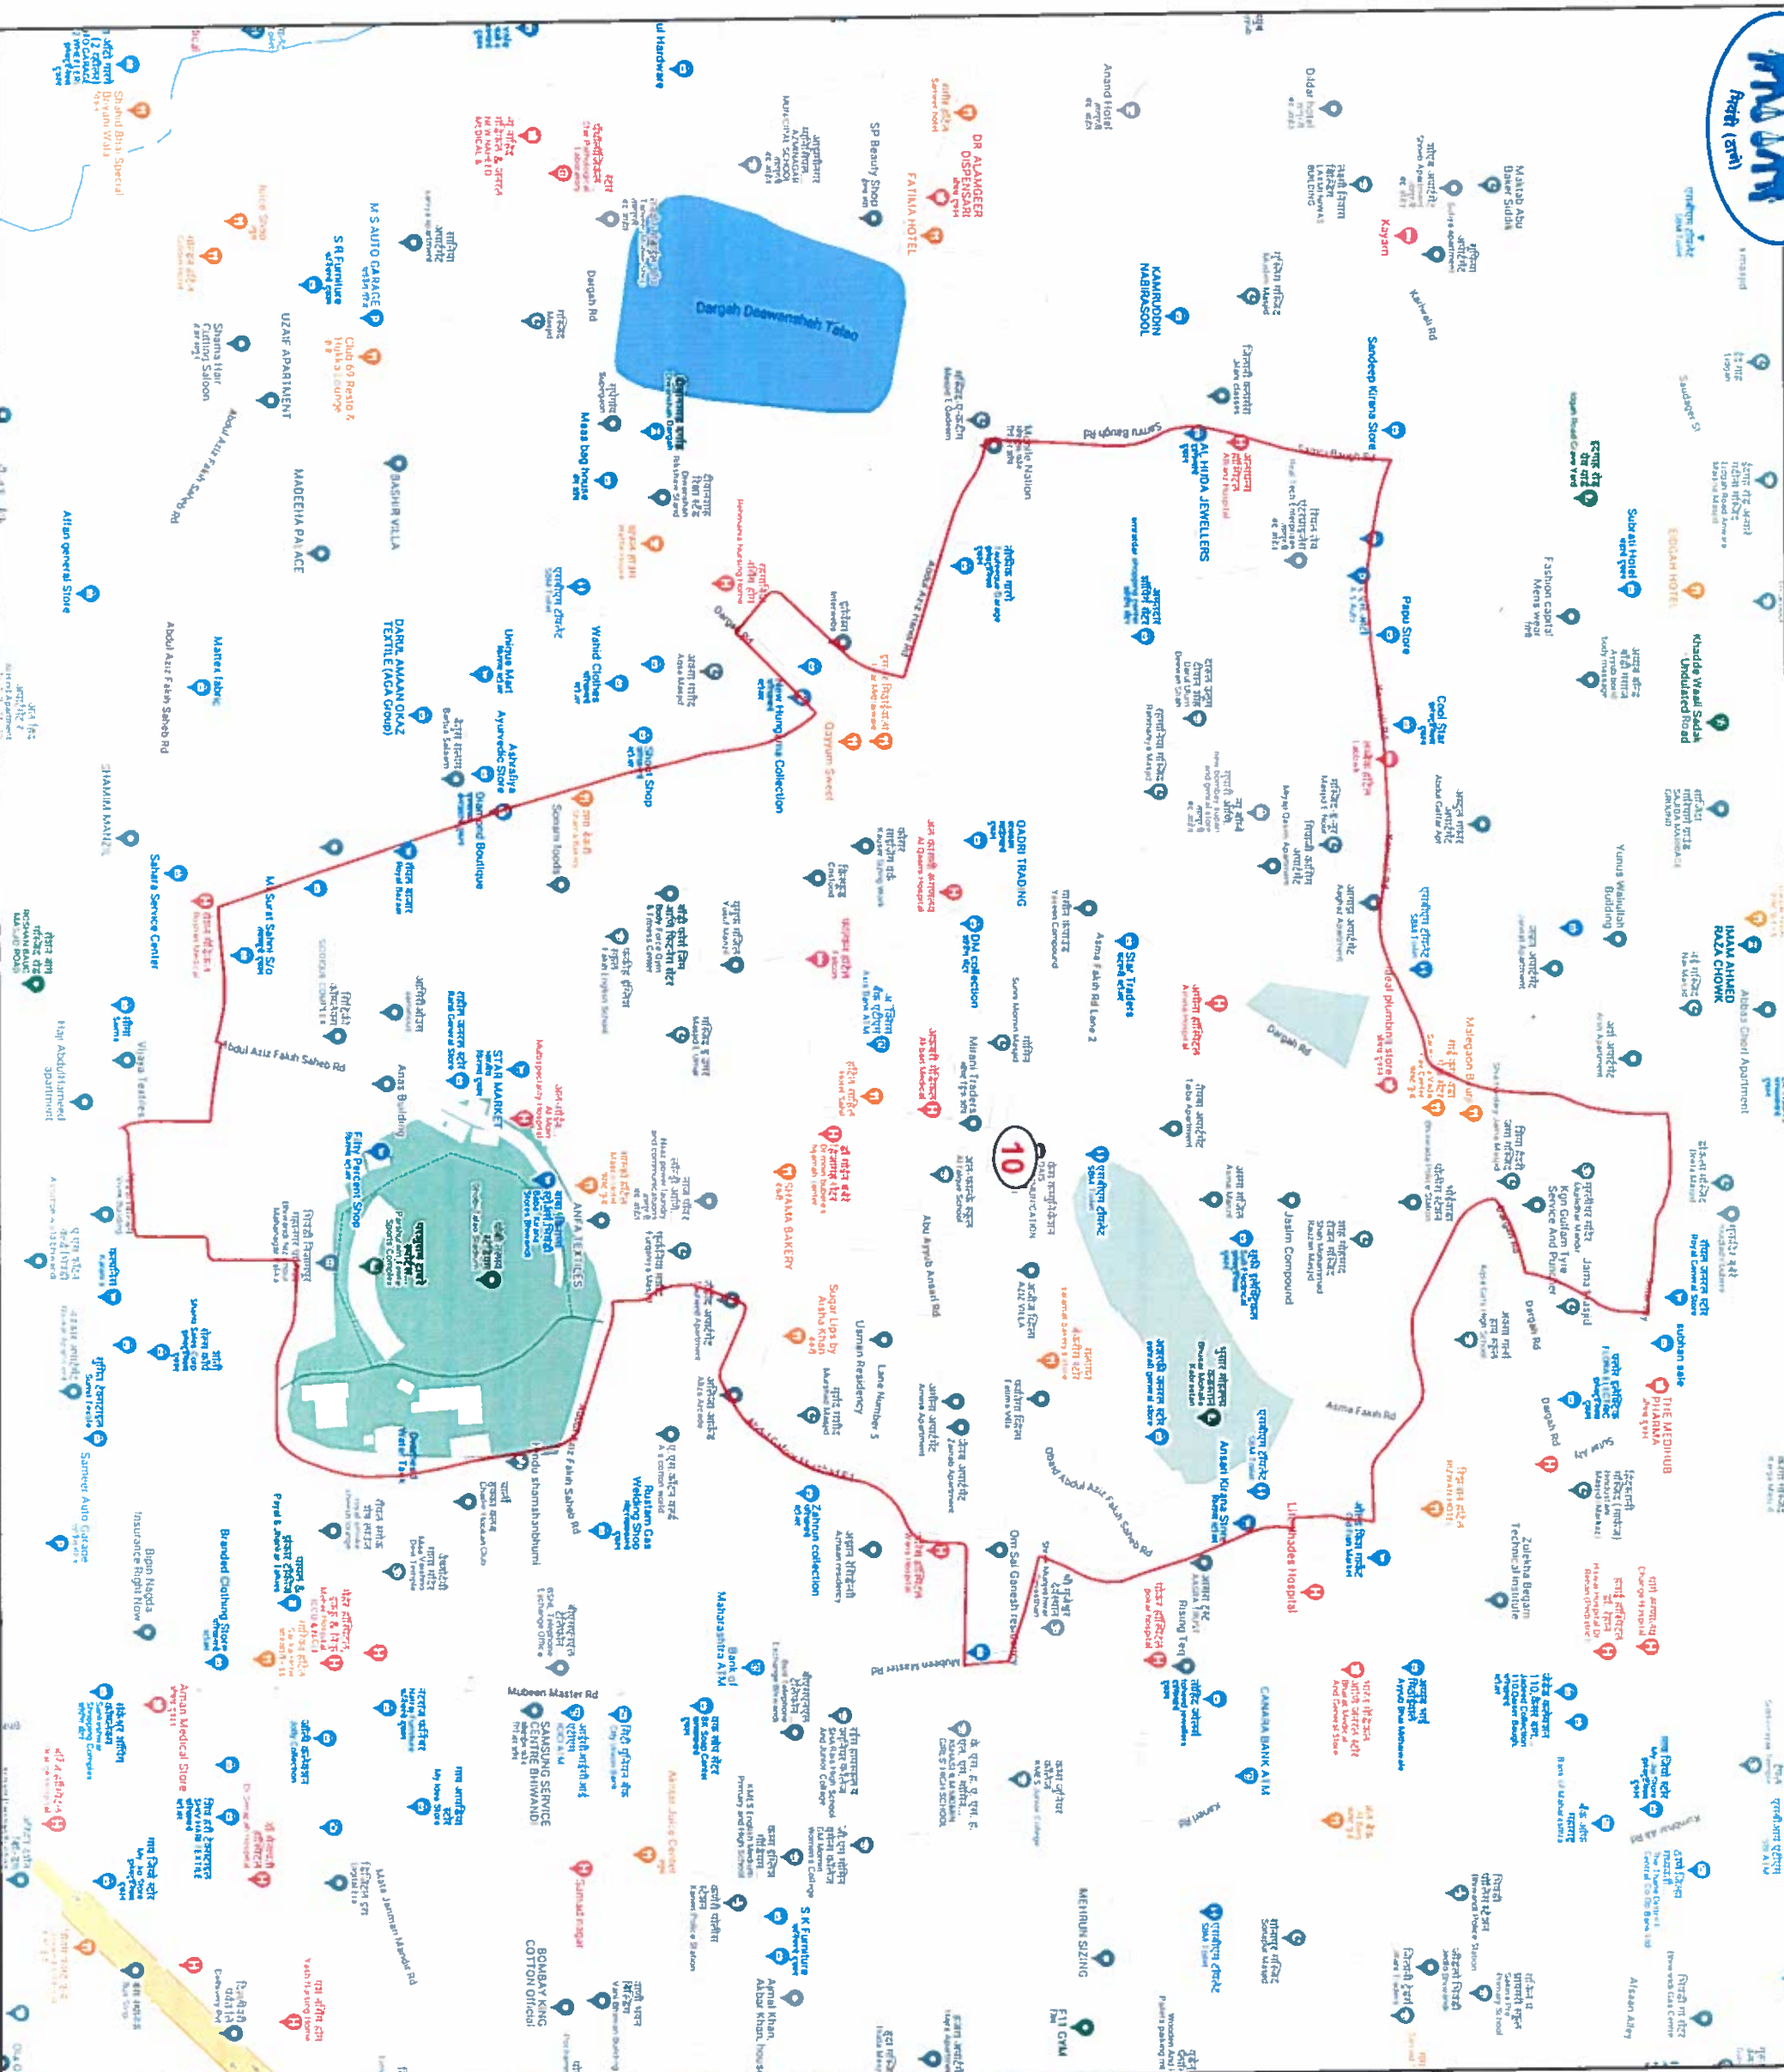

Final Ward Formation for General Election 2022 - Bhivandi Nijampur Municipal Corporation

STATE ELECTION COMMISSION
MAHARASHTRA

Ward : 10

Ward Population

Total Population	22065
SC Population	13
ST Population	45