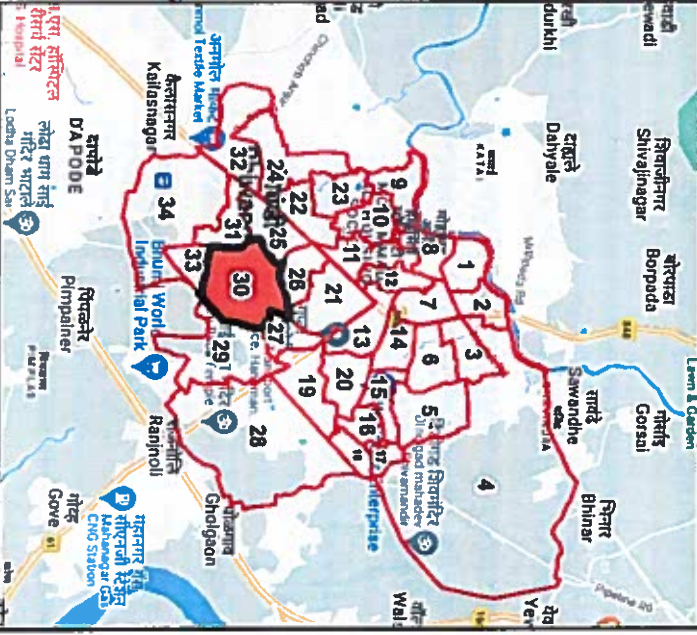

STATE ELECTION COMMISSION
MAHARASHTRA

Ward : 30

Ward Population

Total Population	20543
SC Population	2117
ST Population	174

Key Map - BNMC

Legend

- Ward
- MC Boundary
- Road
- National Highway
- Railway Line
- River