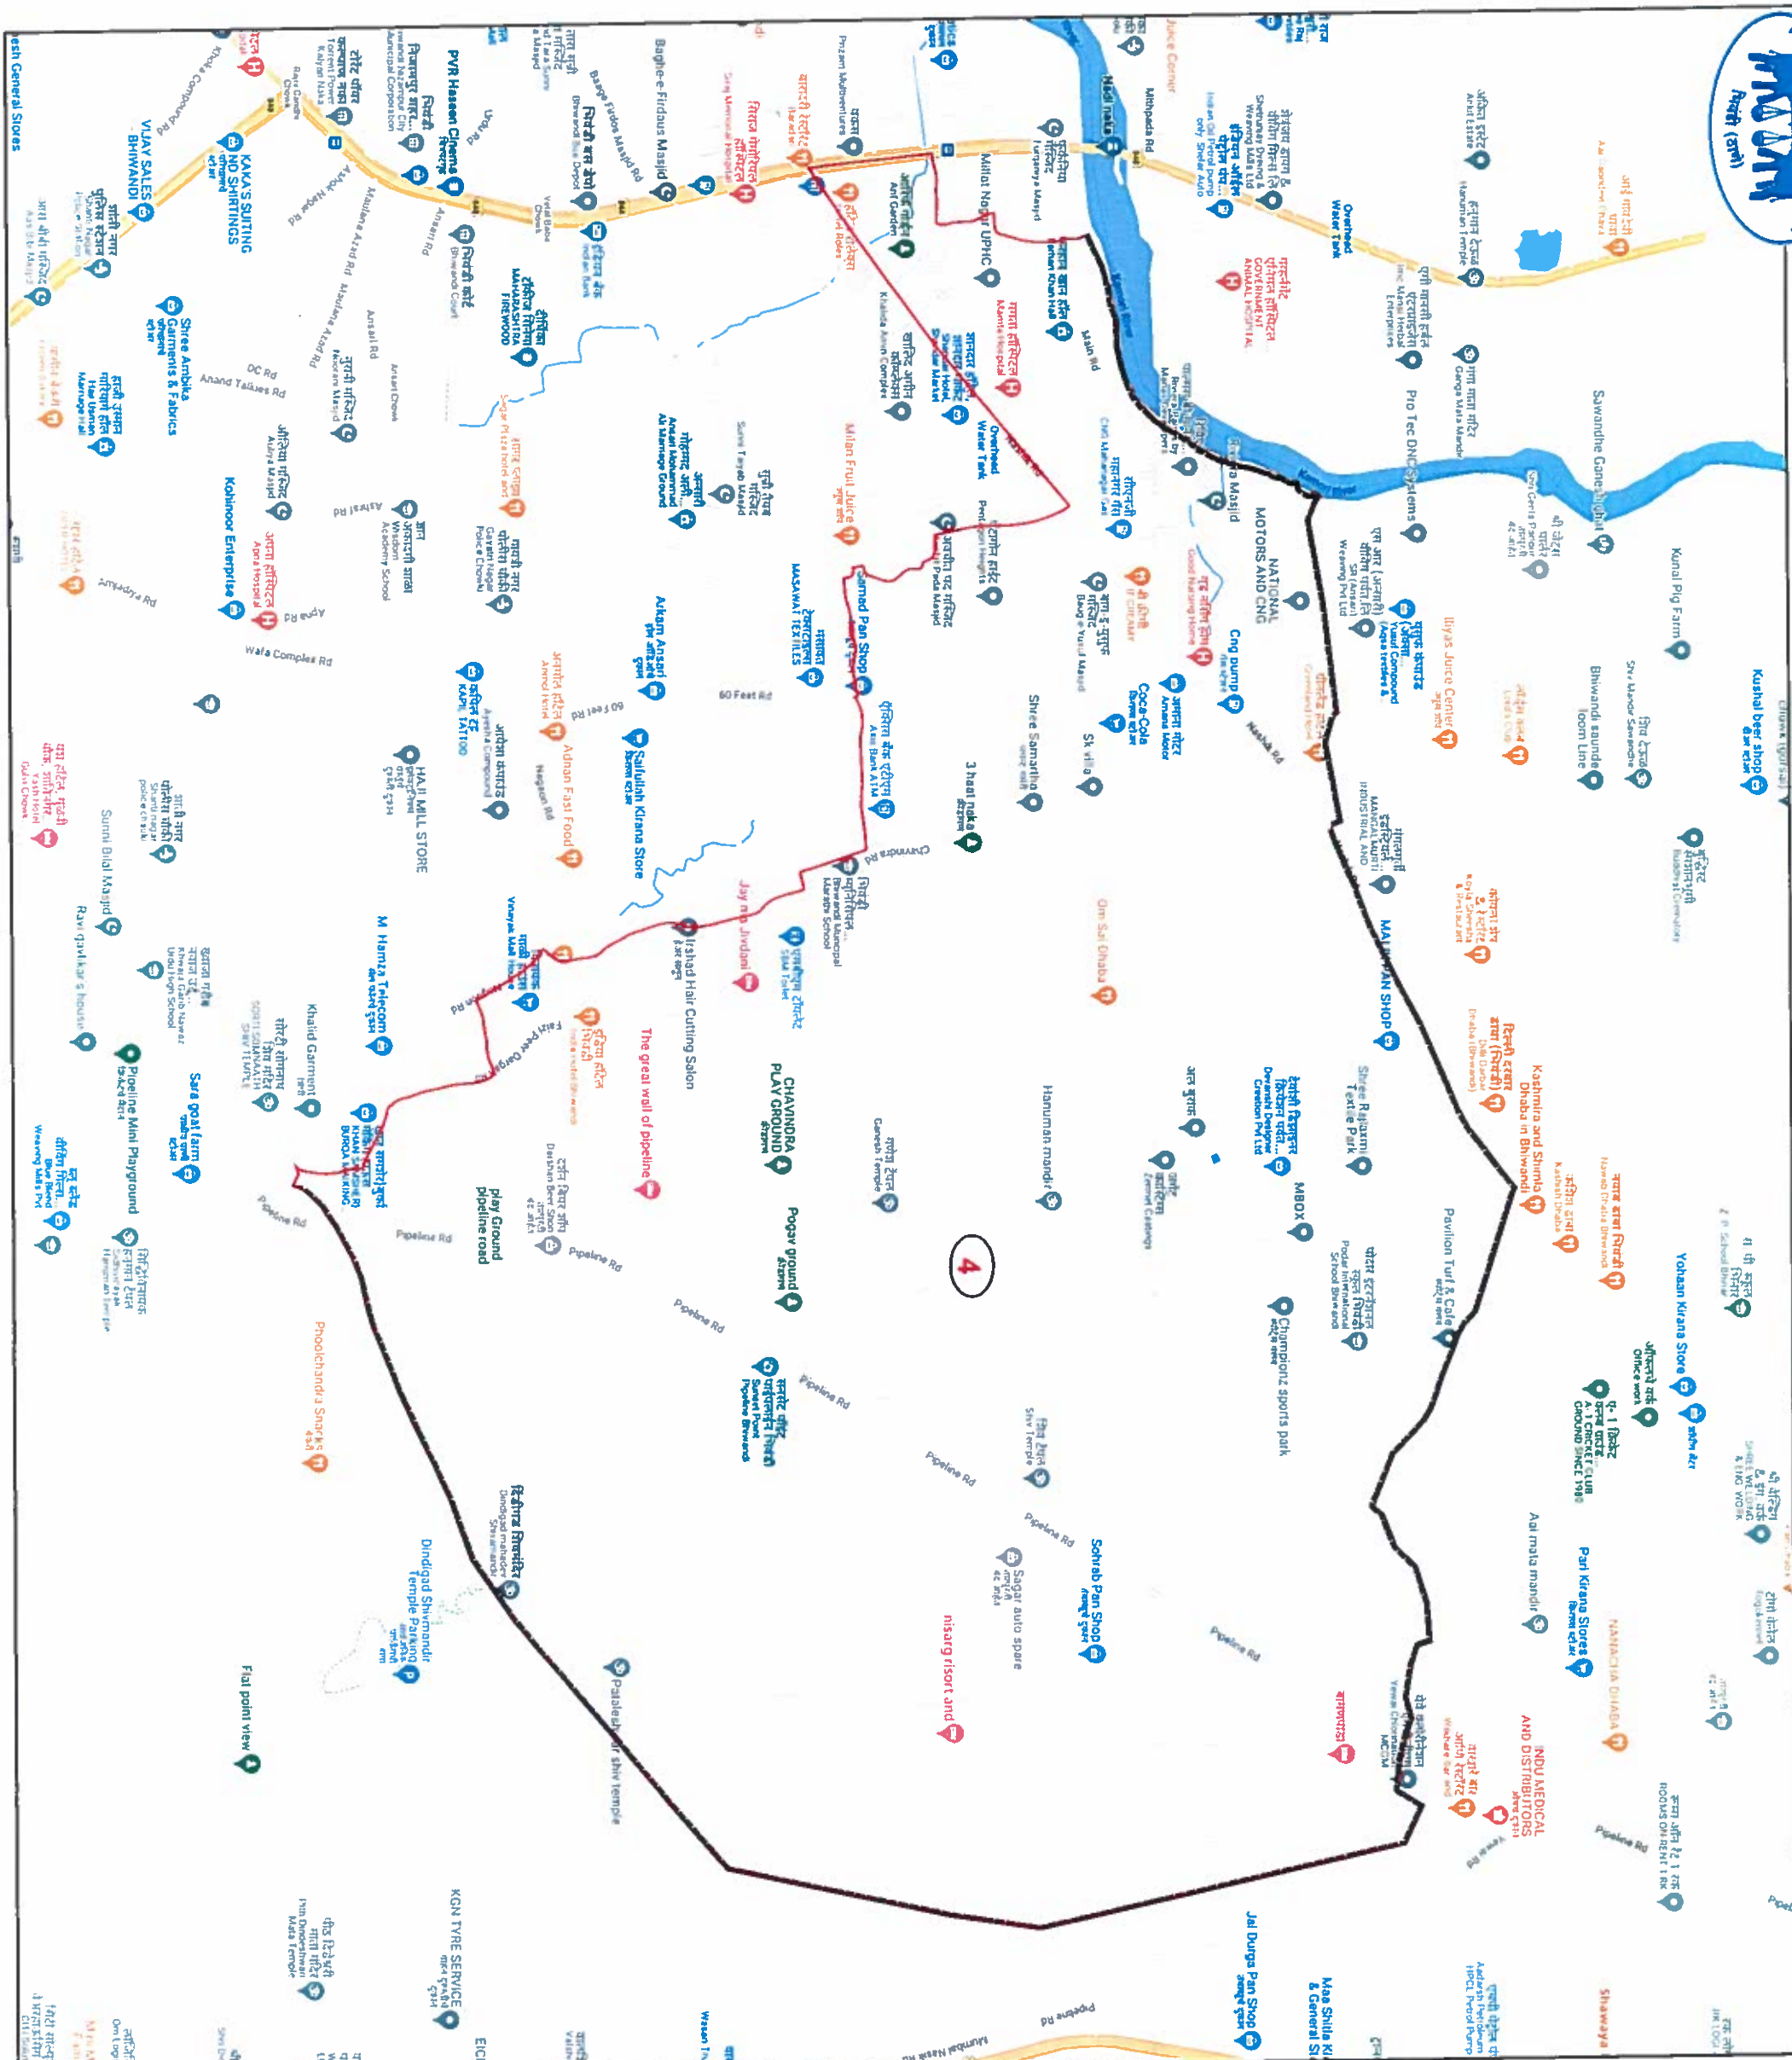

STATE ELECTION COMMISSION
 MAHARASHTRA
Ward : 4

Ward Population	
Total Population	20583
SC Population	660
ST Population	1132

Legend

- Ward
- MC Boundary
- Road
- National Highway
- Railway Line
- River

(Name)