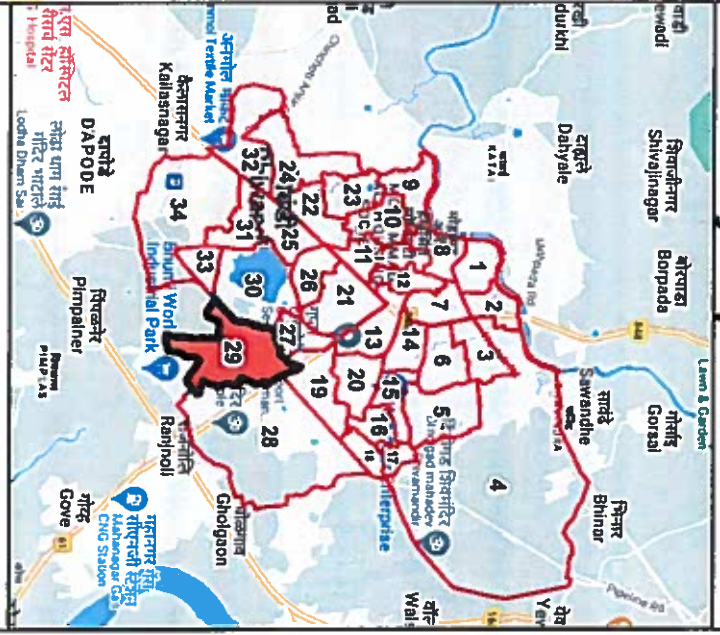

Ward : 29

Ward Population	
Total Population	21156
SC Population	572
ST Population	290