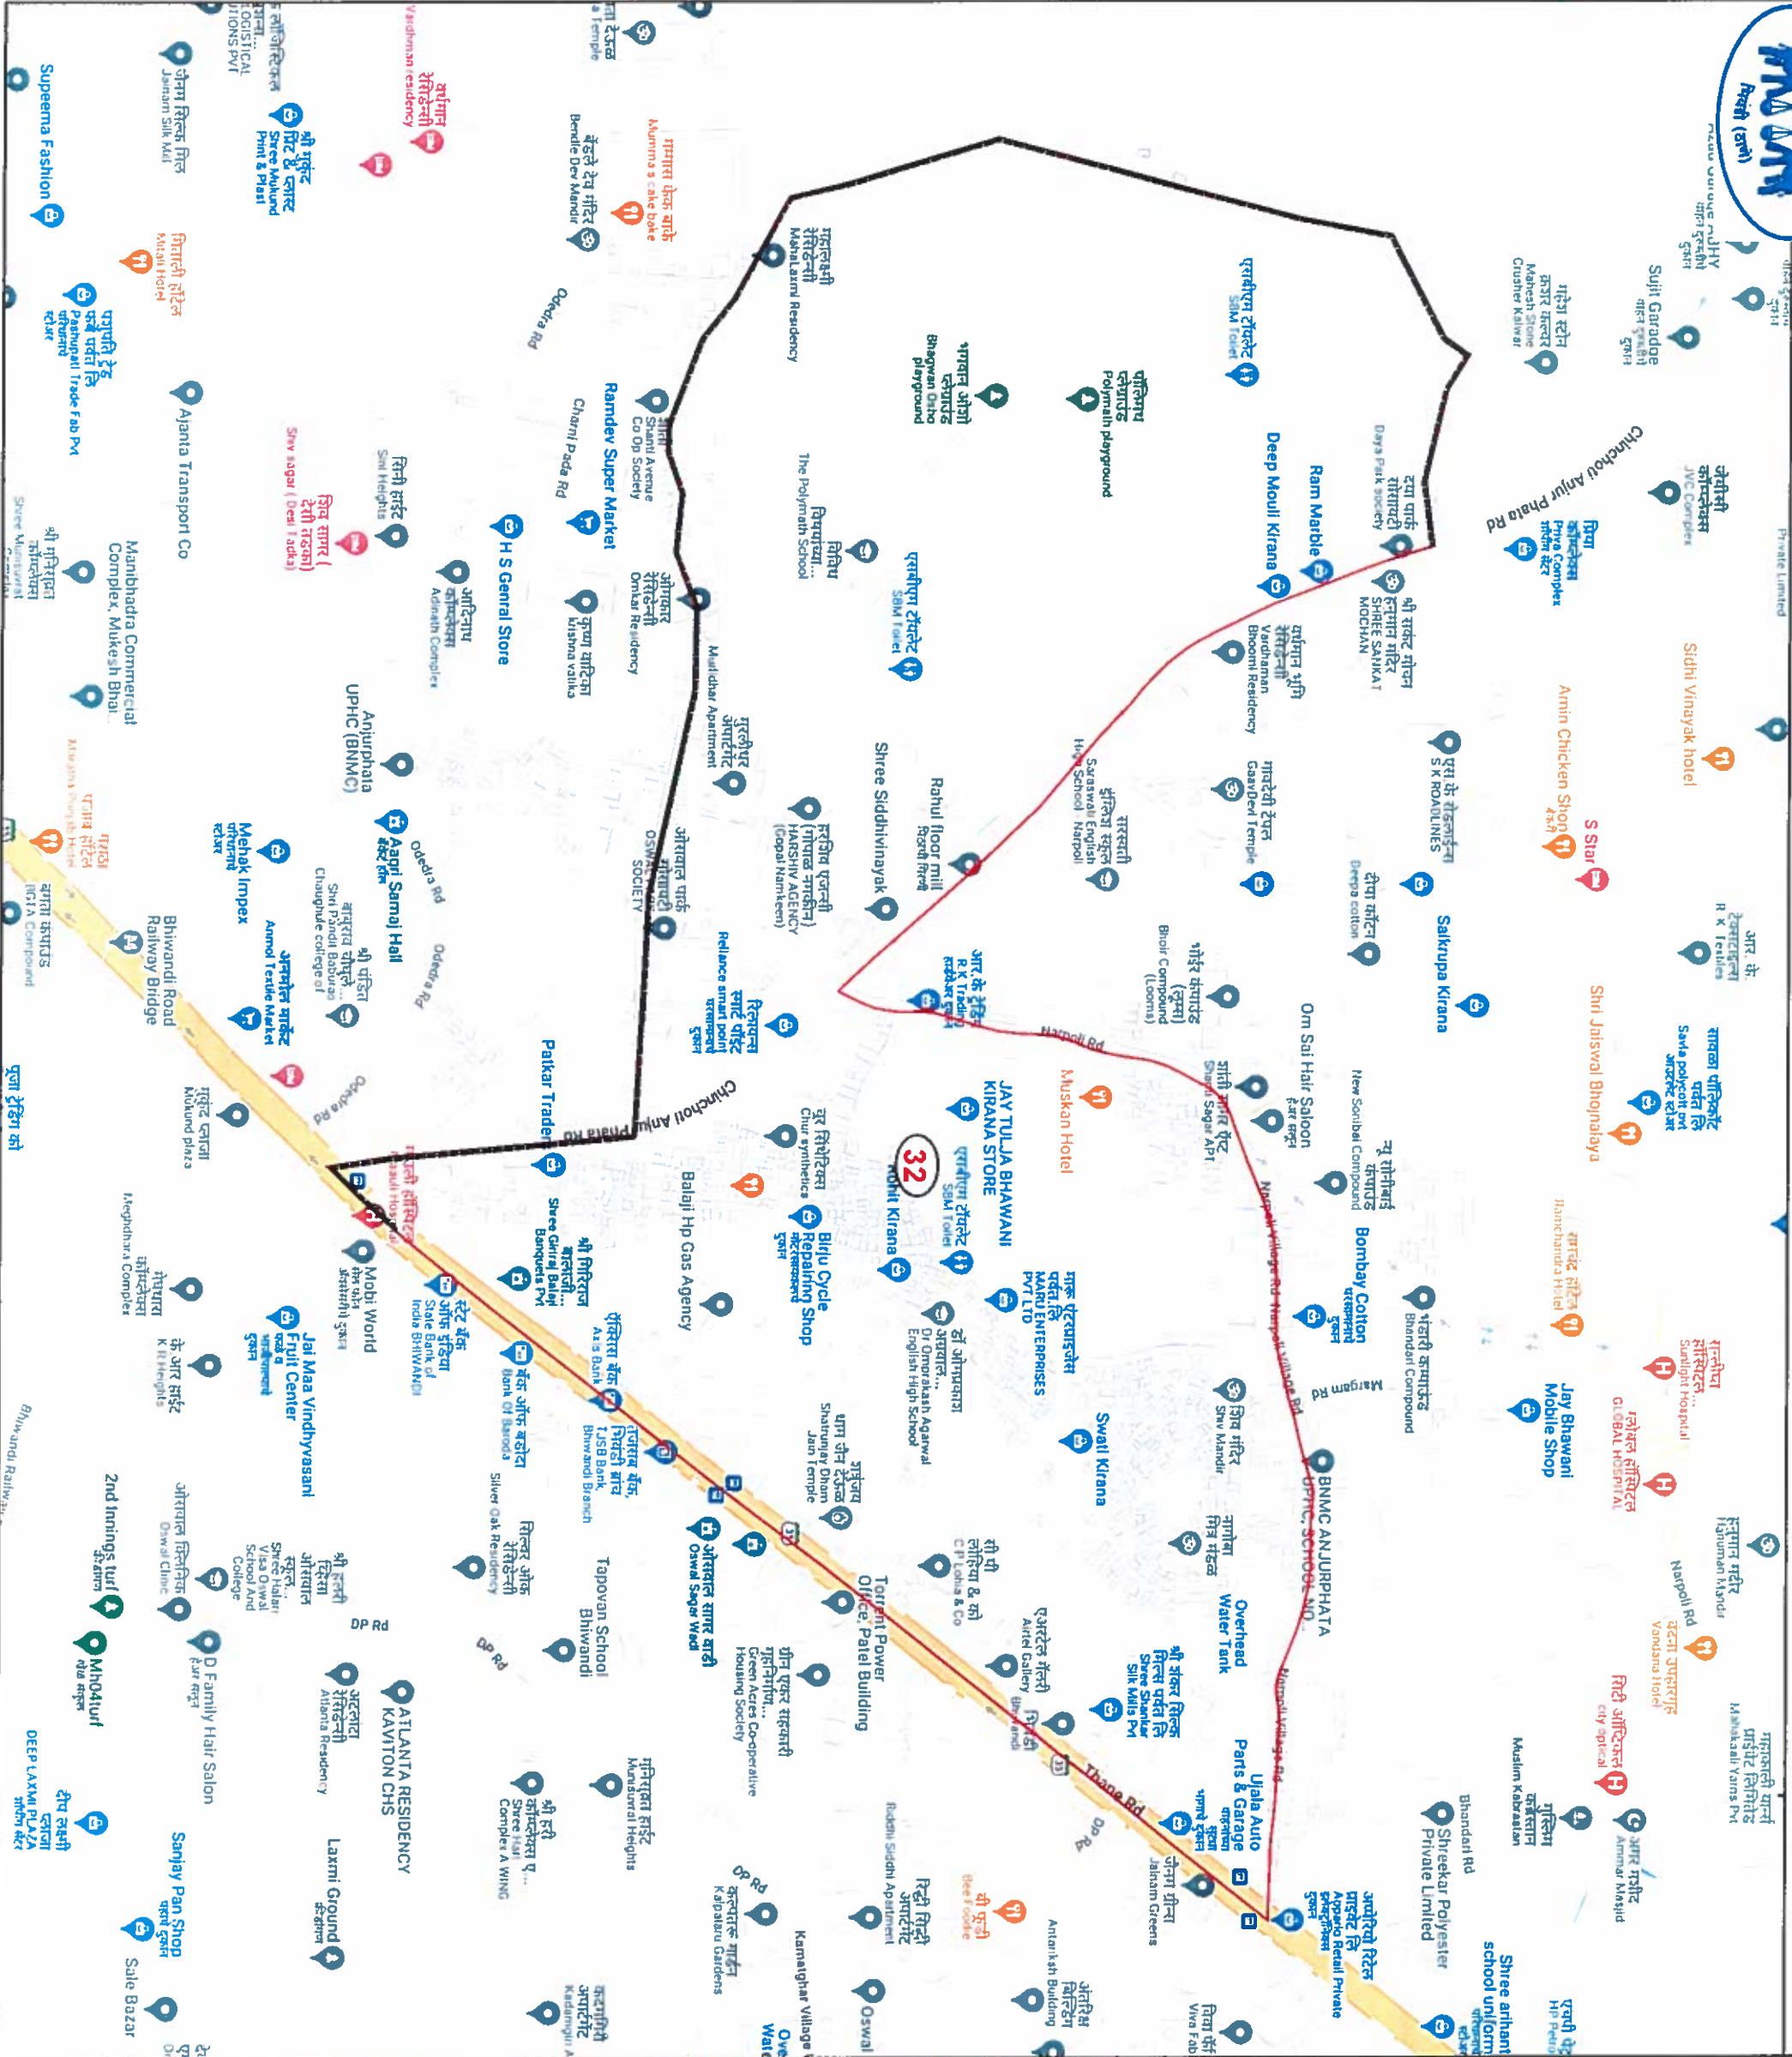

STATE ELECTION COMMISSION
MAHARASHTRA

Ward : 32

Ward Population	
Total Population	20436
SC Population	3700
ST Population	517

Legend

- Ward
- MC Boundary
- Road
- National Highway
- Railway Line
- River

(Name)