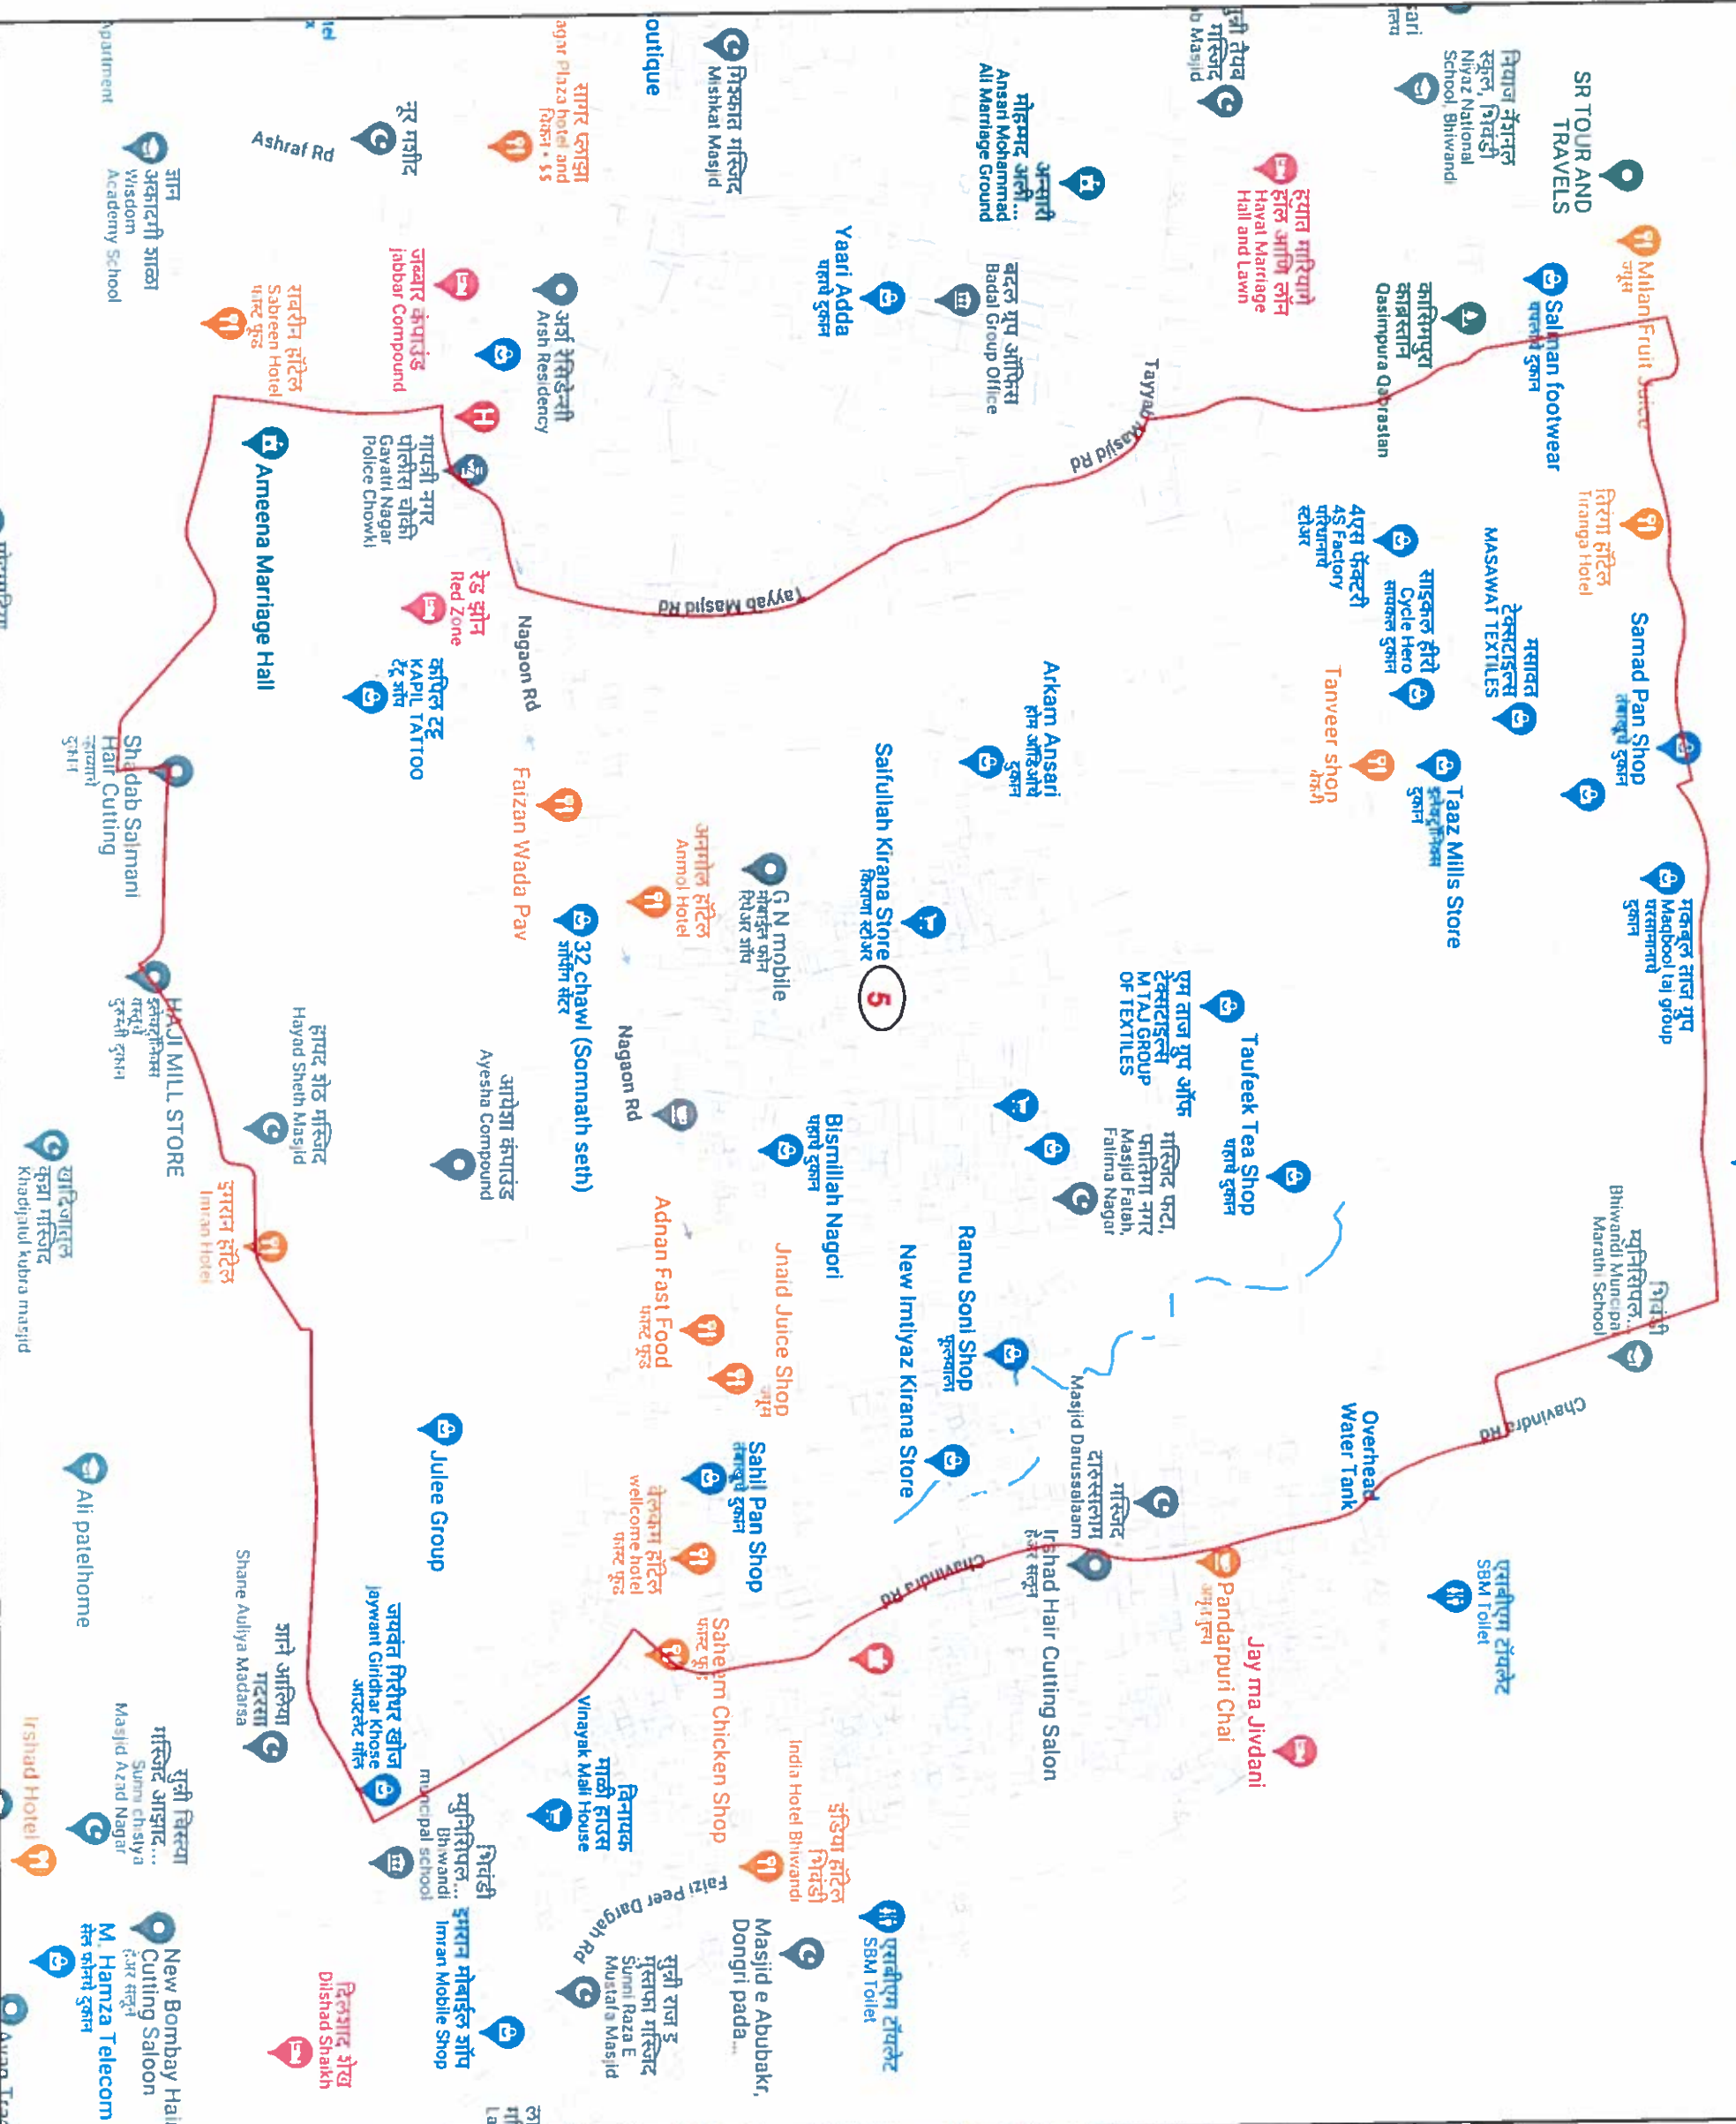

Final Ward Formation For General Election 2022 - Bhivandi Nijampur Municipal Corporation

- ॐ अक्सिस बँक एटीएम Axis Bank ATM
- ॐ एचएसबीसी बँक HSBC
- ॐ चरमन होटल Charman Hotel
- ॐ आयडीएस आयडीएस आयडीएस

STATE ELECTION COMMISSION
MAHARASHTRA

Ward : 5

Ward Population

Total Population	21688
SC Population	389
ST Population	86