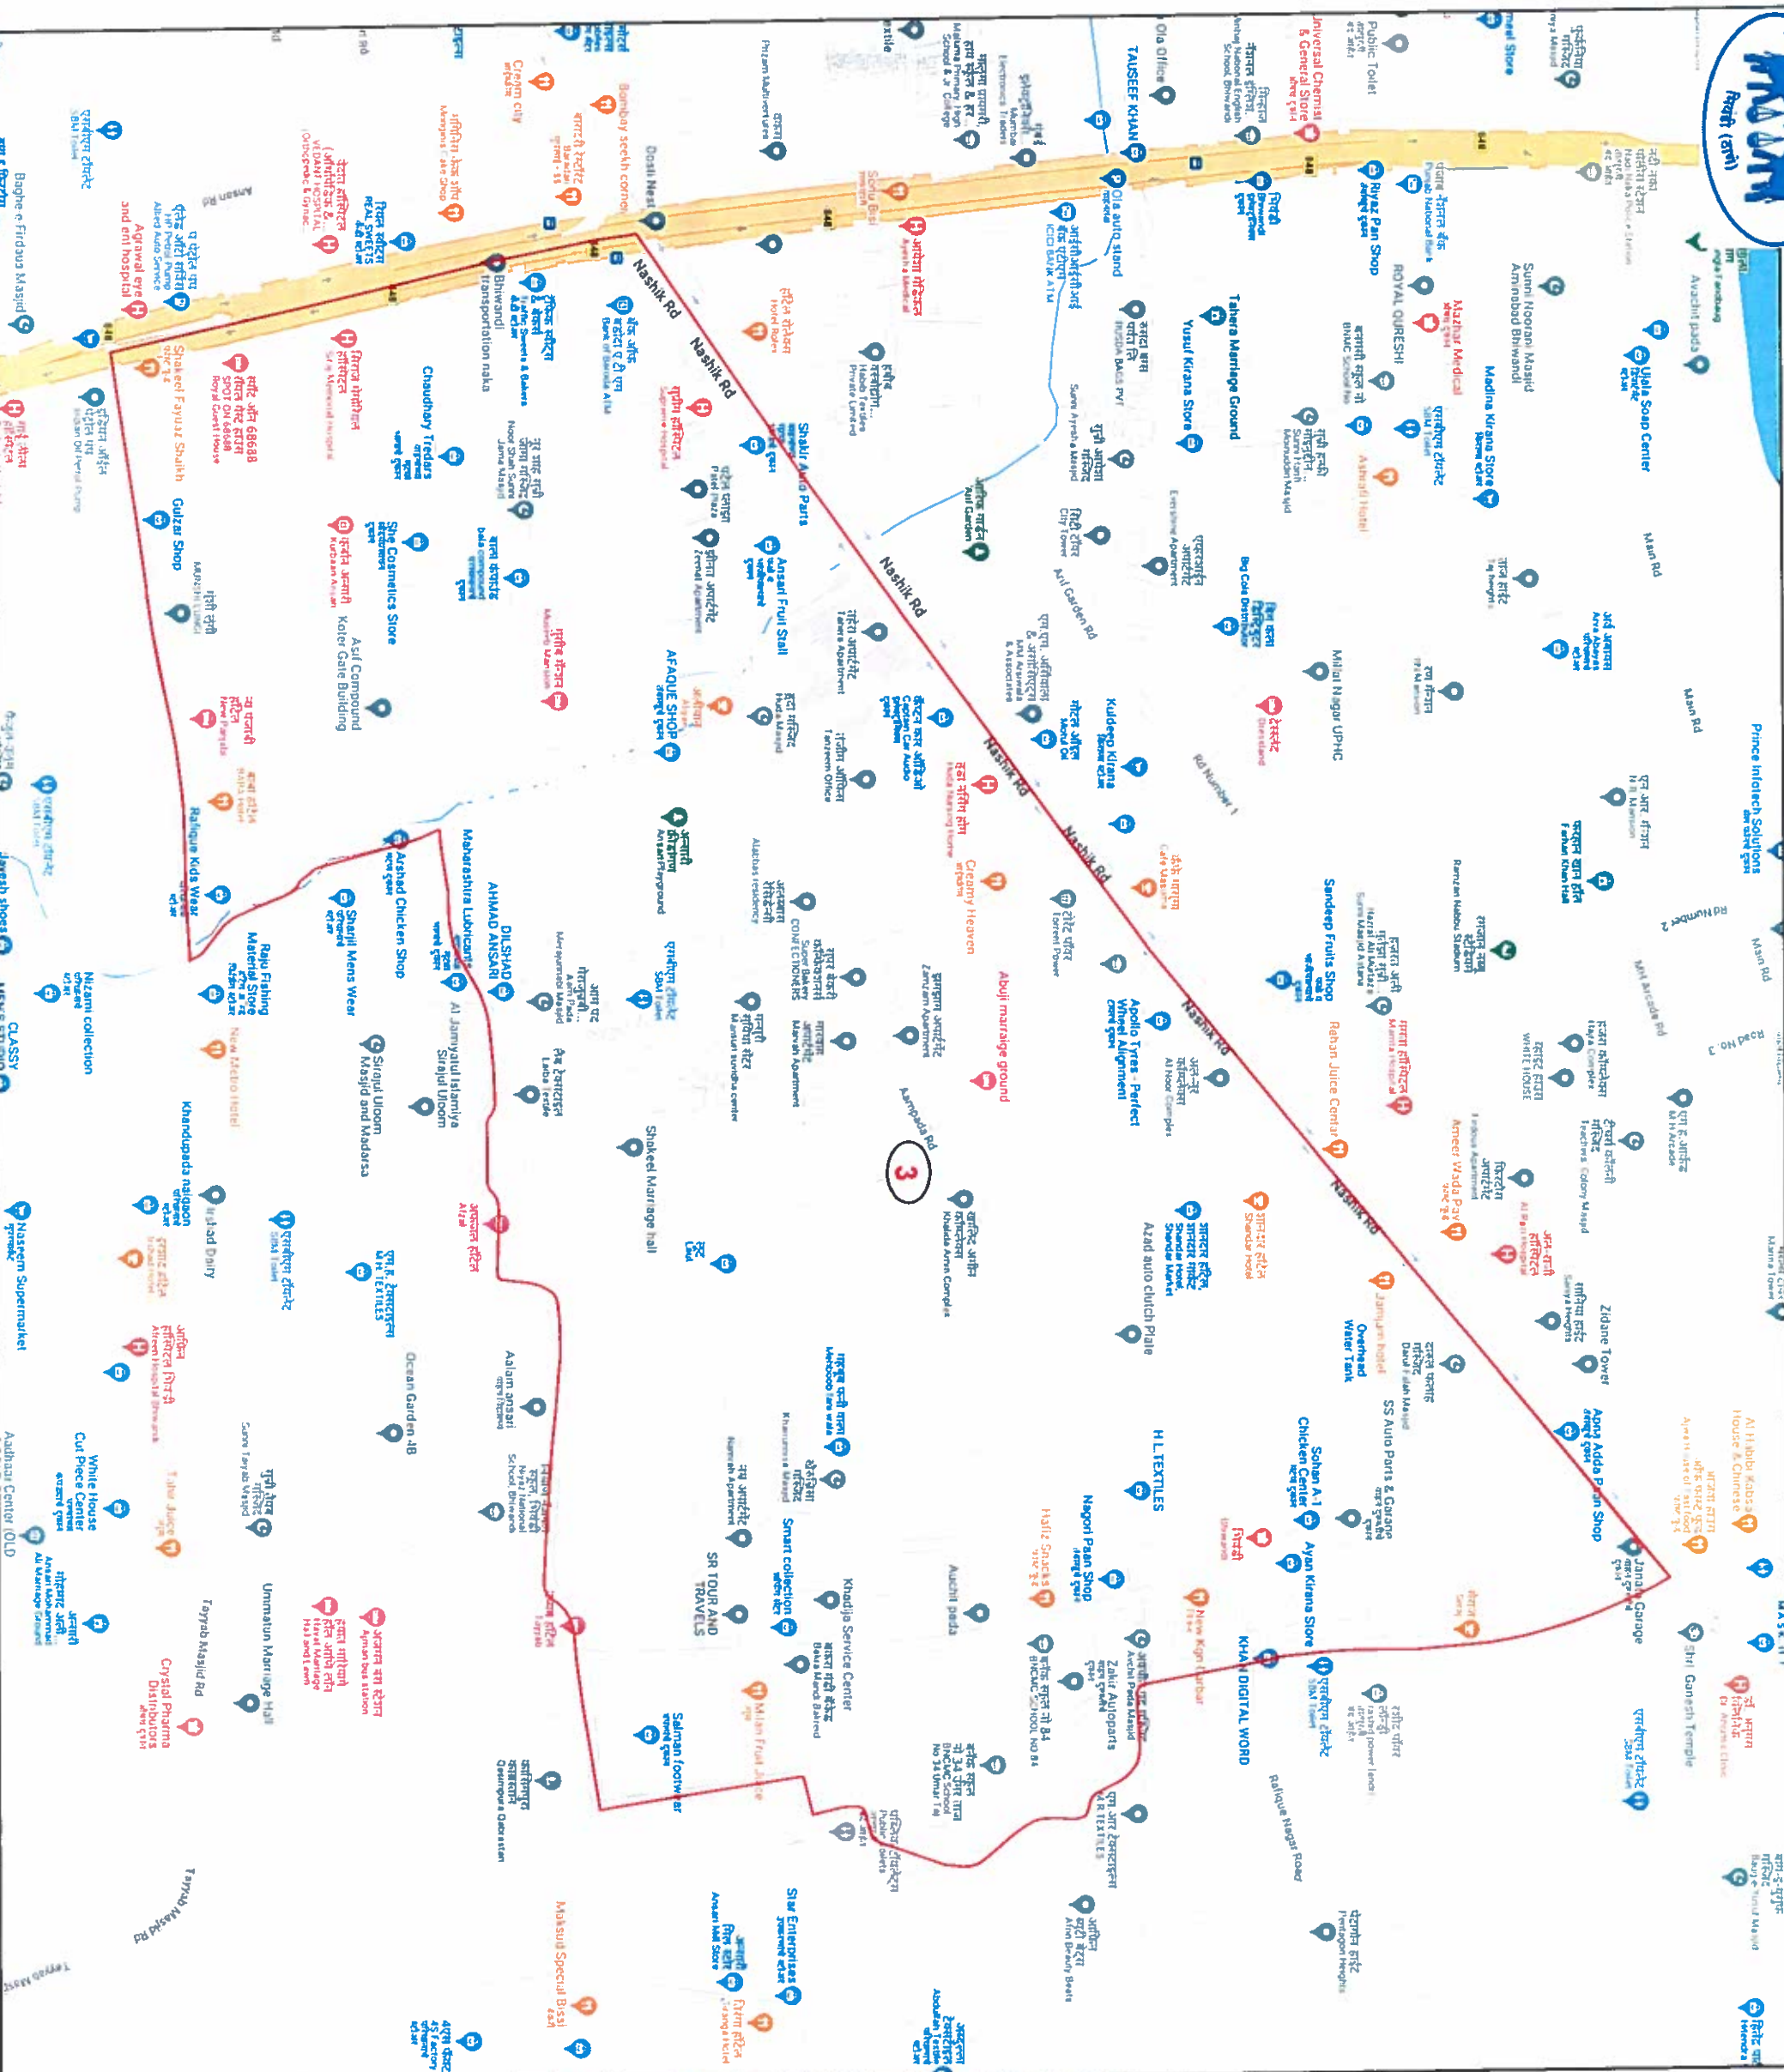

Final Ward Formation For General Election 2022 - Bhivandi Nijampur Municipal Corporation

STATE ELECTION COMMISSION
MAHARASHTRA

Ward : 3

Ward Population	
Total Population	19693
SC Population	6
ST Population	6