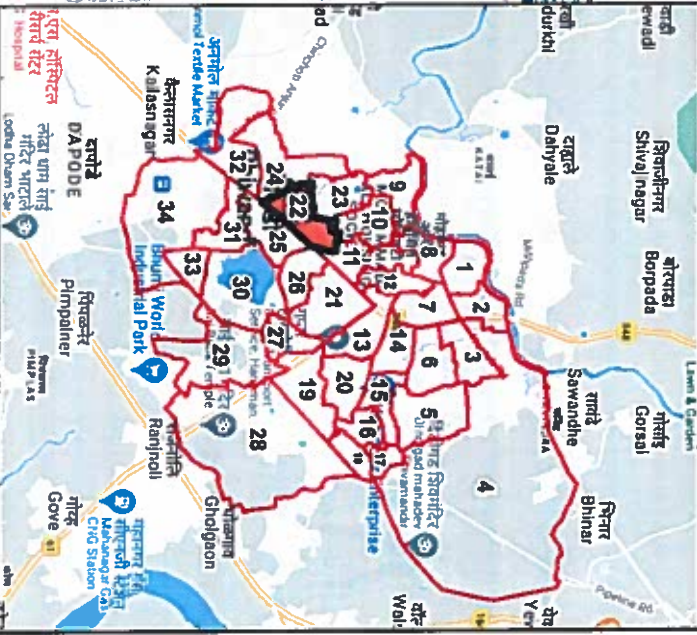

Key Map - BNMC

Legend

- Ward
- MC Boundary
- Road
- National Highway
- Railway Line
- River

(Name)

Deputy Municipal Commissioner