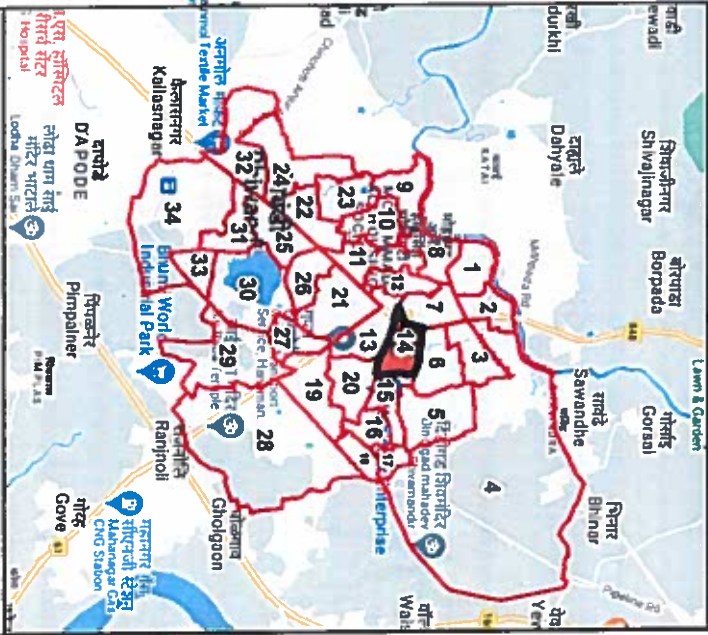

Key Map - BNMC

Legend

- Ward
- MC Boundary
- Road
- National Highway
- Railway Line
- River

(Signature)
Deputy Municipal Commissioner