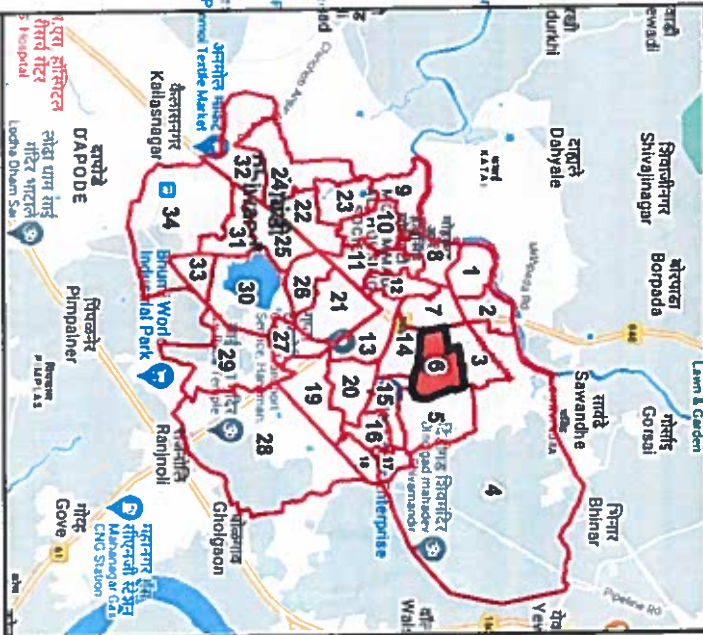

Key Map - BNMC

Legend

- Ward
- MC Boundary
- Road
- National Highway
- Railway Line
- River

(Name)

(Signature)
Deputy Municipal Commissioner