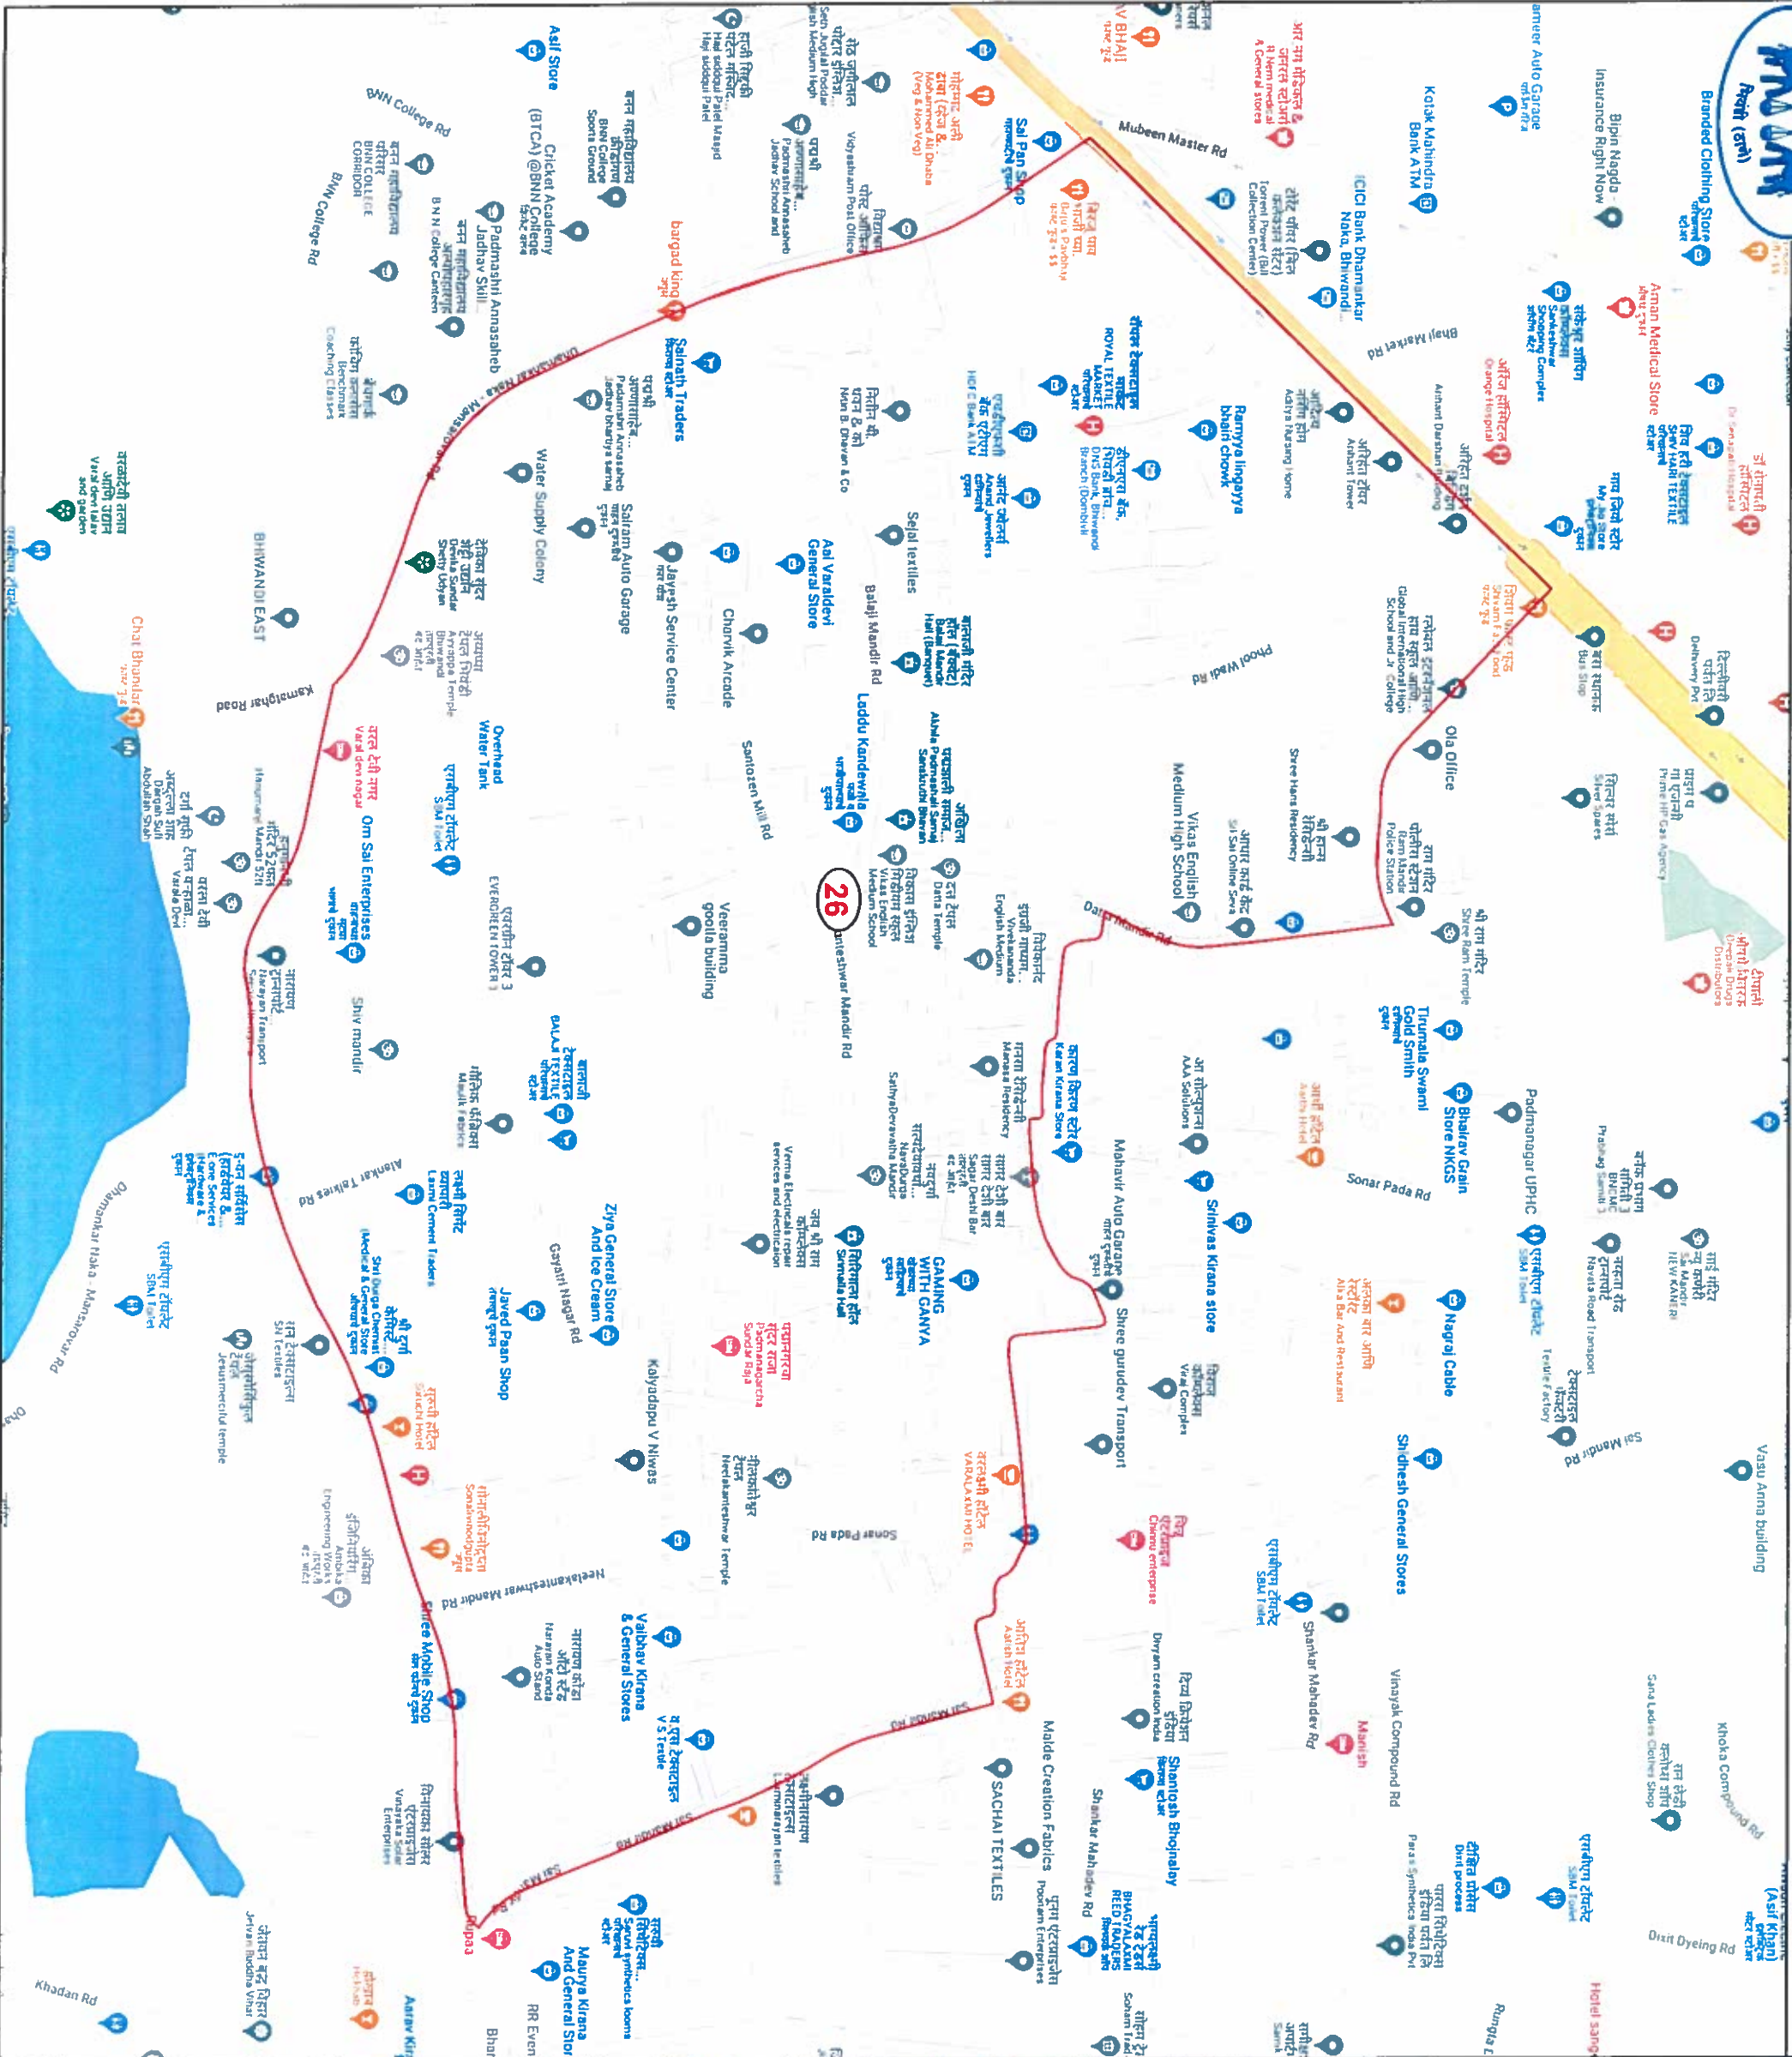

Final Ward Formation For General Election 2022 - Bhivandi Nijampur Municipal Corporation

STATE ELECTION COMMISSION
MAHARASHTRA

Ward : 26

Ward Population	
Total Population	21666
SC Population	1051
ST Population	265