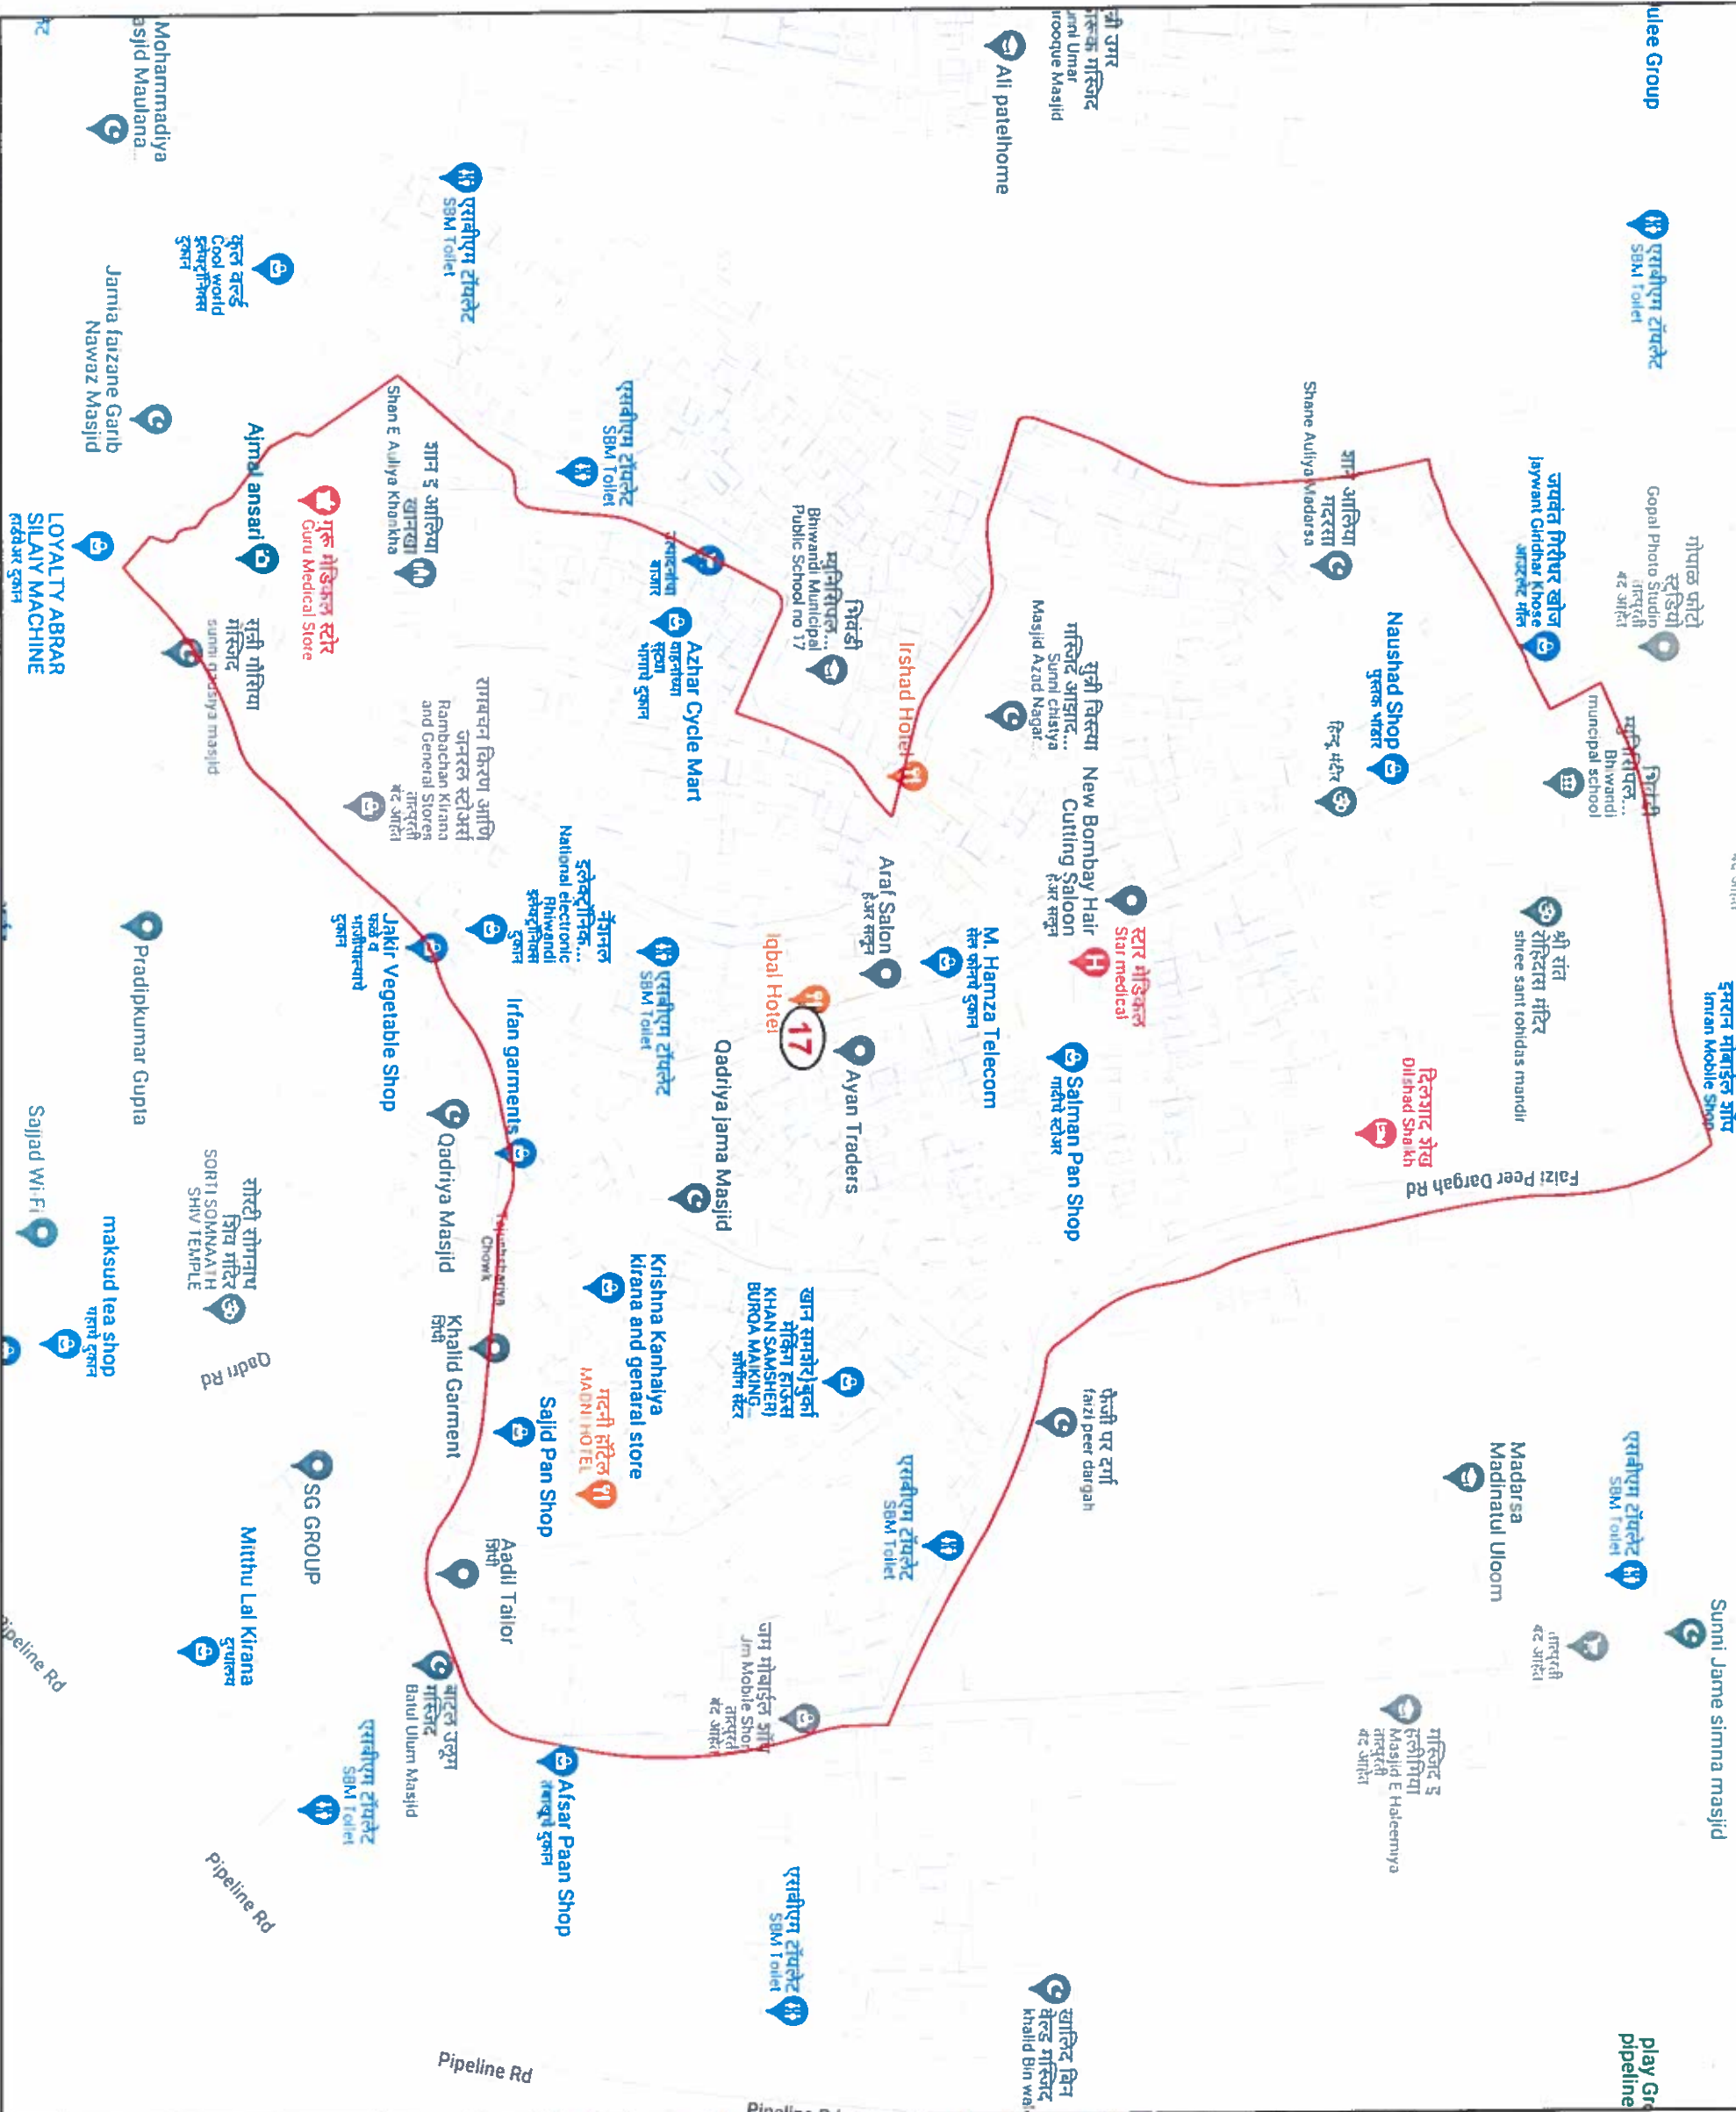

Final Ward Formation For General Election 2022 - Bhivandi Nijampur Municipal Corporation

महाराष्ट्र शासन

Lal Mohammad Masjid