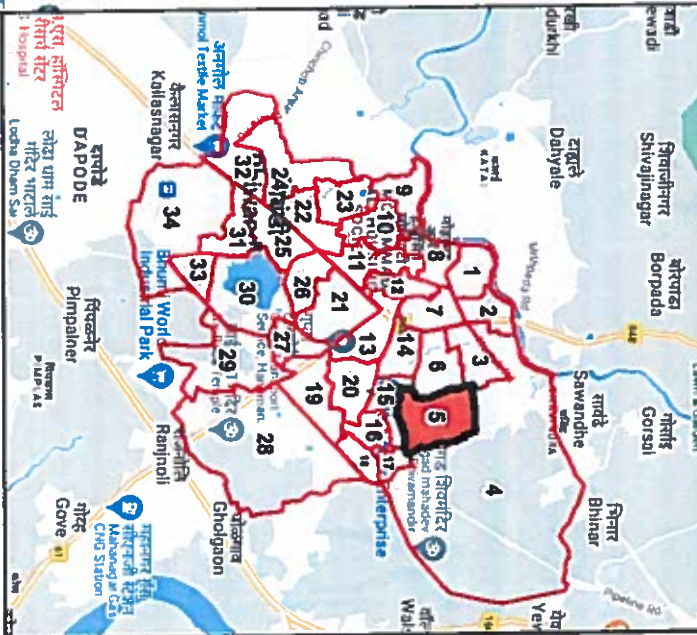

STATE ELECTION COMMISSION
MAHARASHTRA

Ward : 5

Ward Population

Total Population	21688
SC Population	389
ST Population	86

Key Map - BNMC

Legend

- Ward
- MC Boundary
- Road
- National Highway
- Railway Line
- River