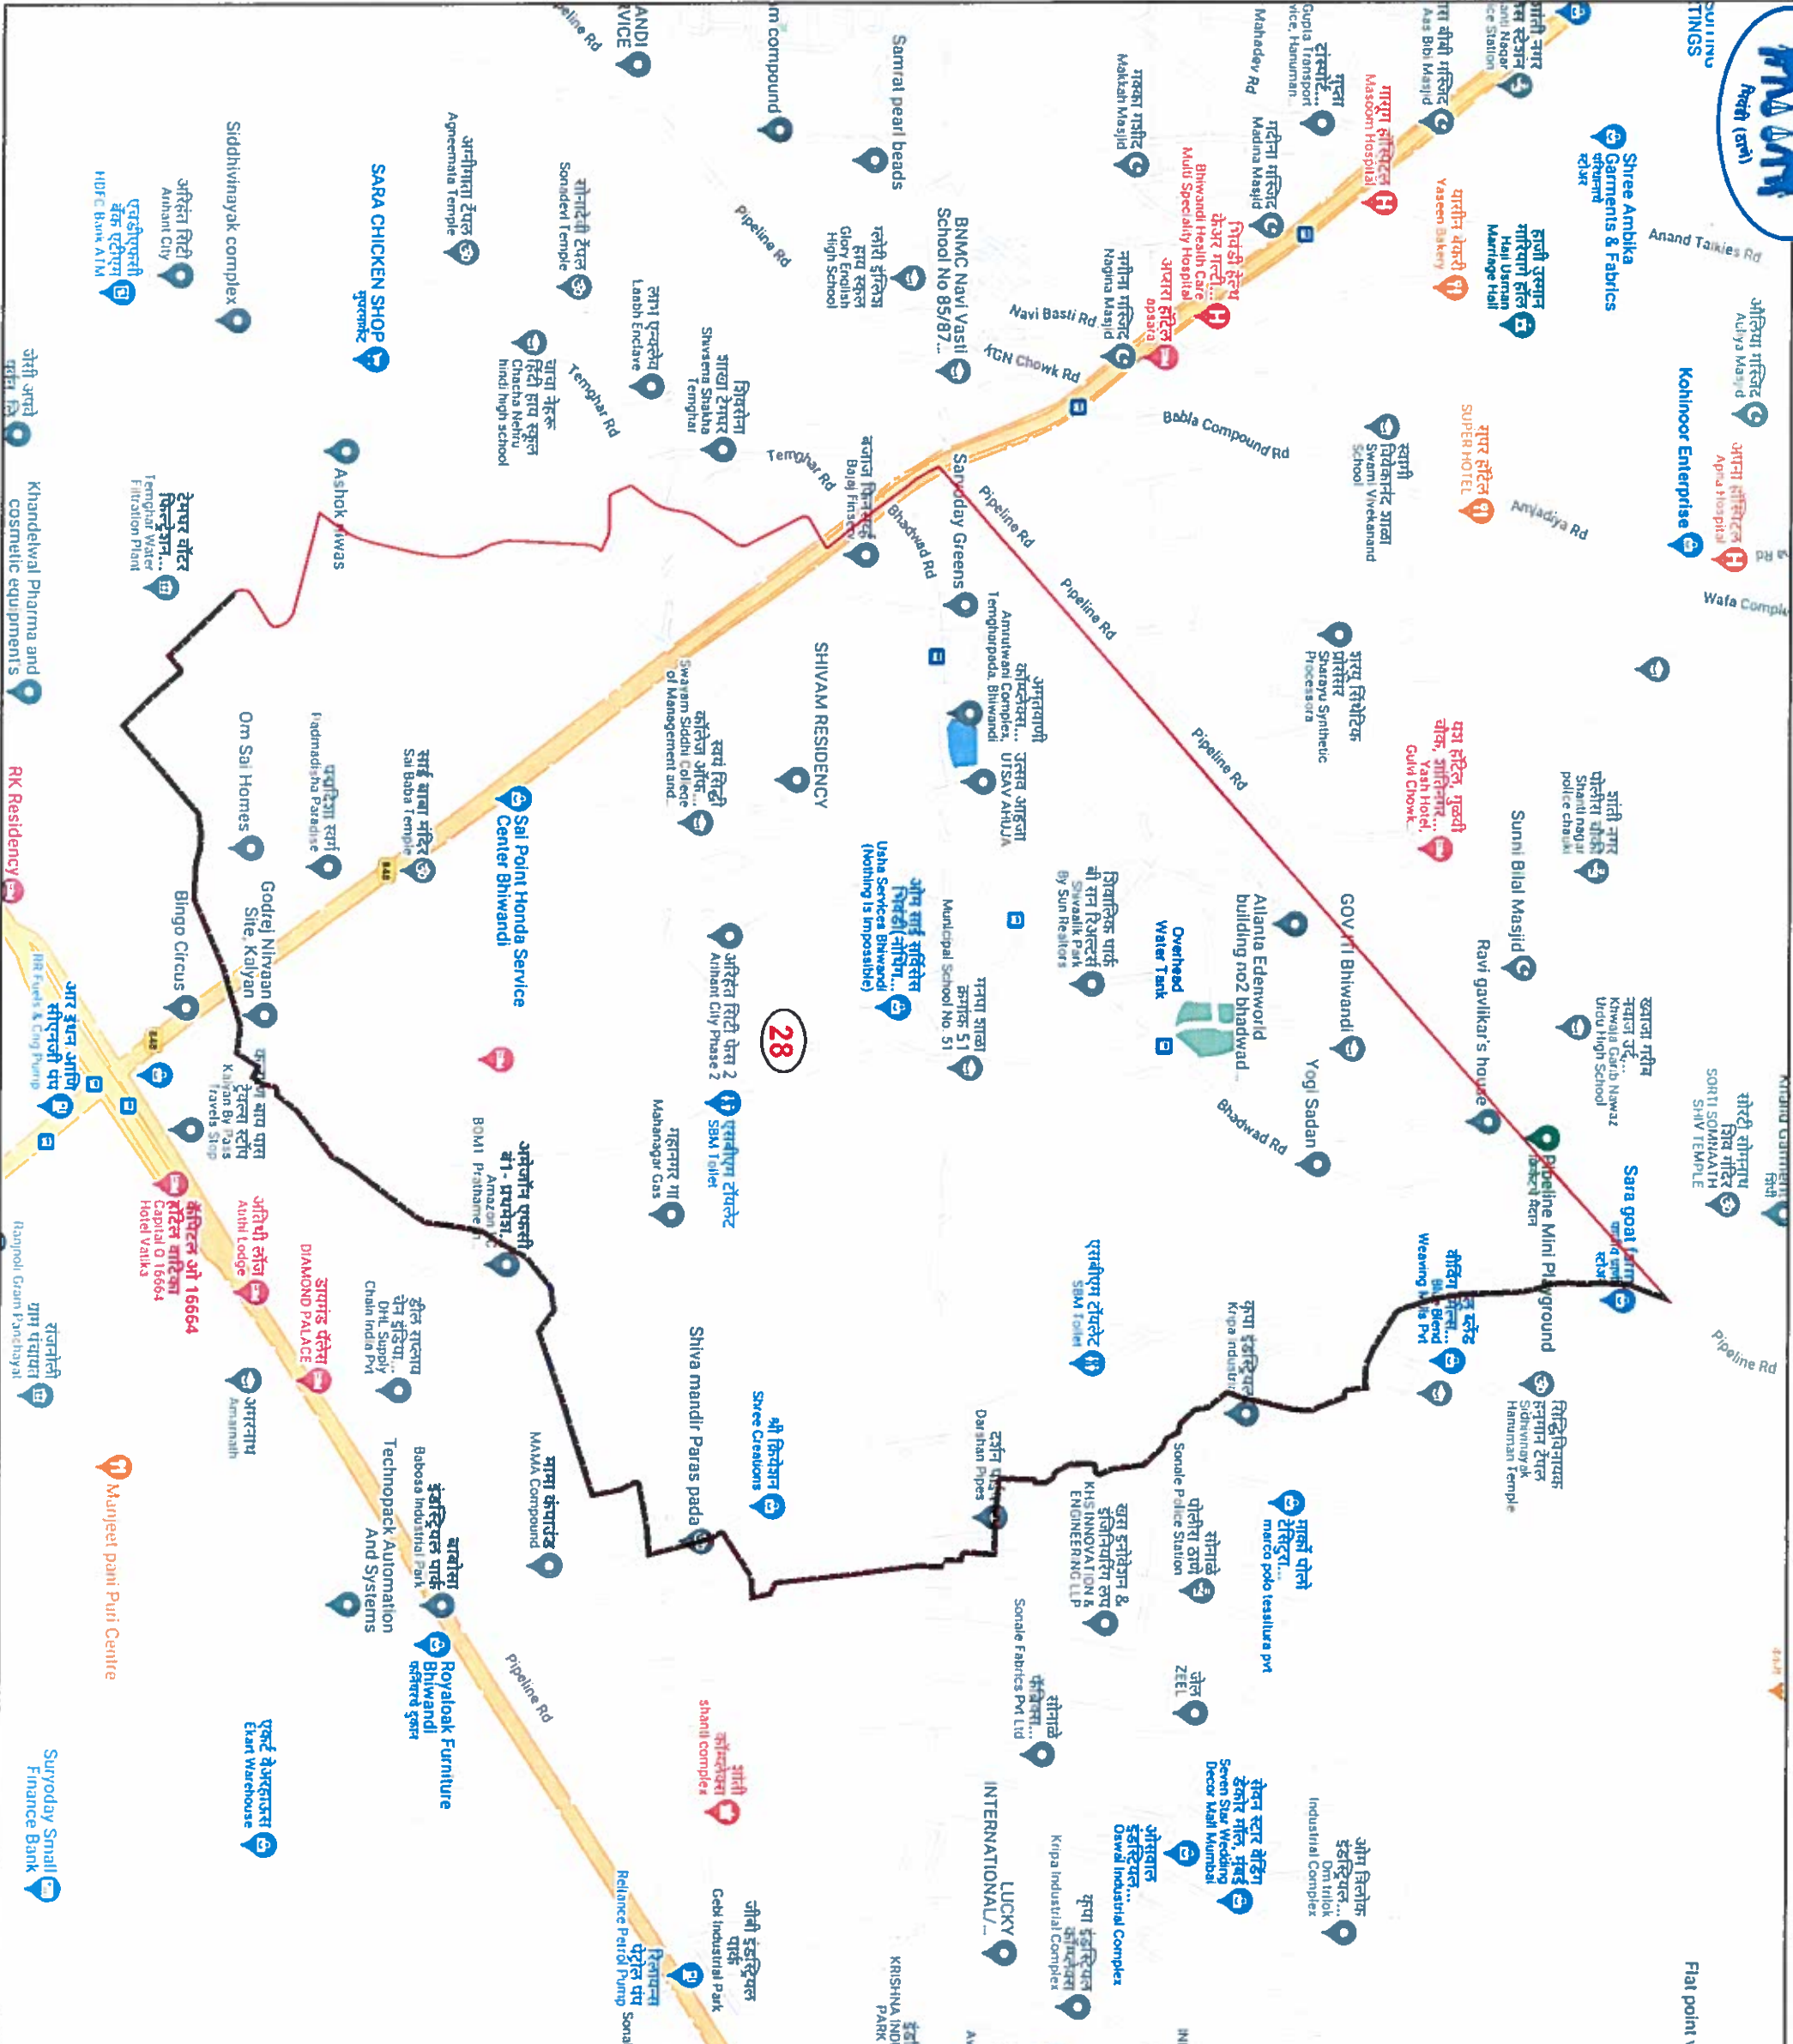

(Signature)
Deputy Municipal Commissioner