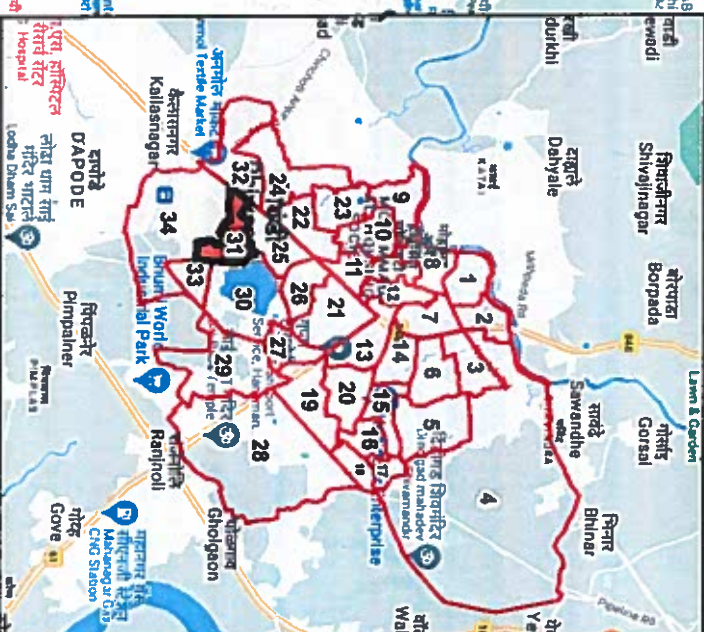

Key Map - BNMC

Legend

- Ward
- MC Boundary
- Road
- National Highway
- Railway Line
- River

(Name)

Deputy Municipal Commissioner