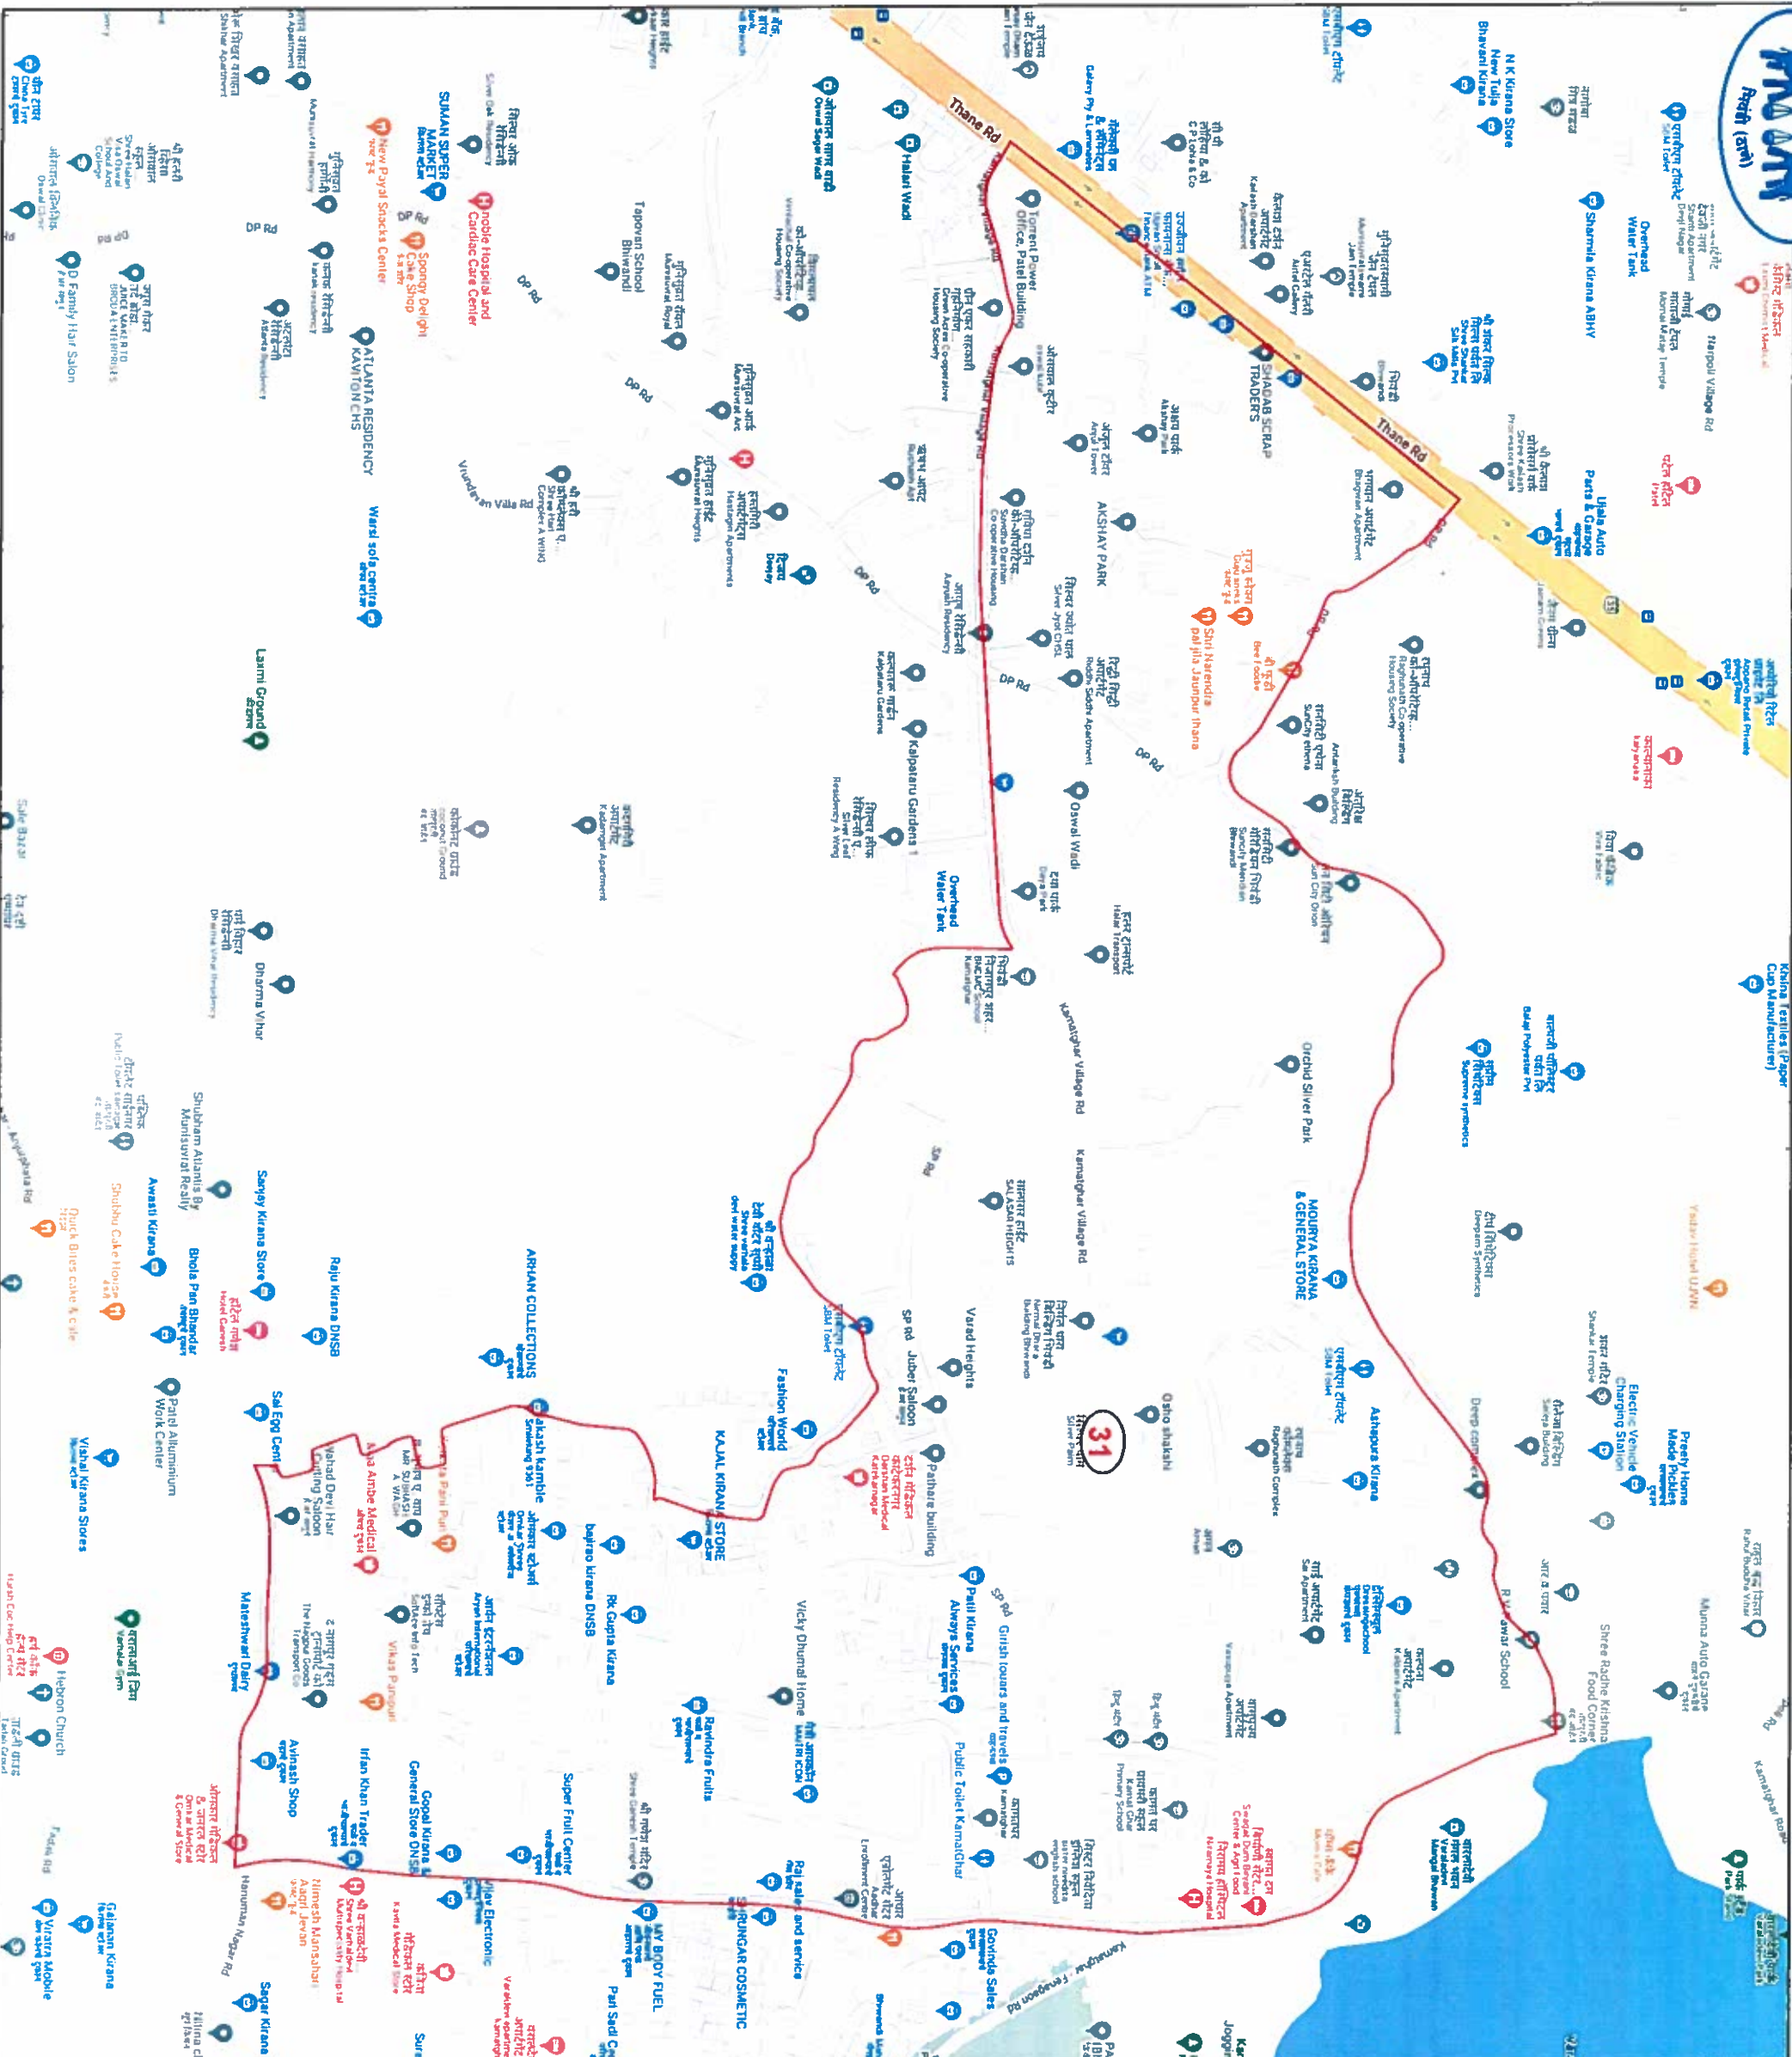

Final Ward Formation For General Election 2022 - Bhivandi Nijampur Municipal Corporation

STATE ELECTION COMMISSION
MAHARASHTRA

Ward : 31

Ward Population	
Total Population	23270
SC Population	795
ST Population	393