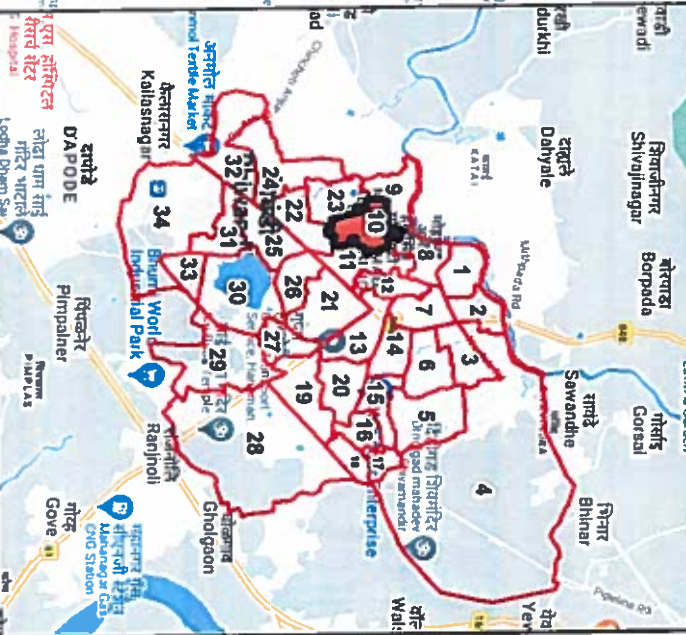

Key Map - BNMCM

Legend

- Ward
- MC Boundary
- Road
- National Highway
- Railway Line
- River

(Name)

(Signature)

Deputy Municipal Commissioner