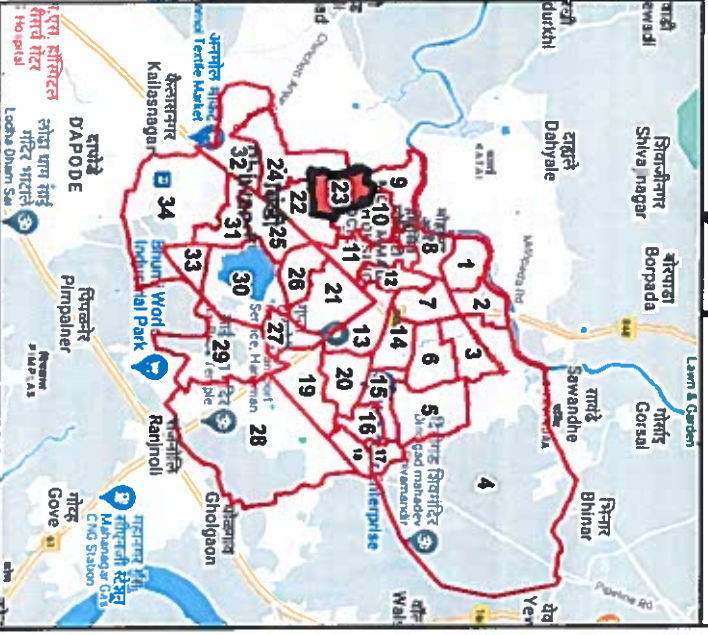

STATE ELECTION COMMISSION
MAHARASHTRA

Ward : 23

Ward Population

Total Population	22351
SC Population	348
ST Population	203

Key Map - BNMC

Legend

- Ward
- MC Boundary
- Road
- National Highway
- Railway Line
- River