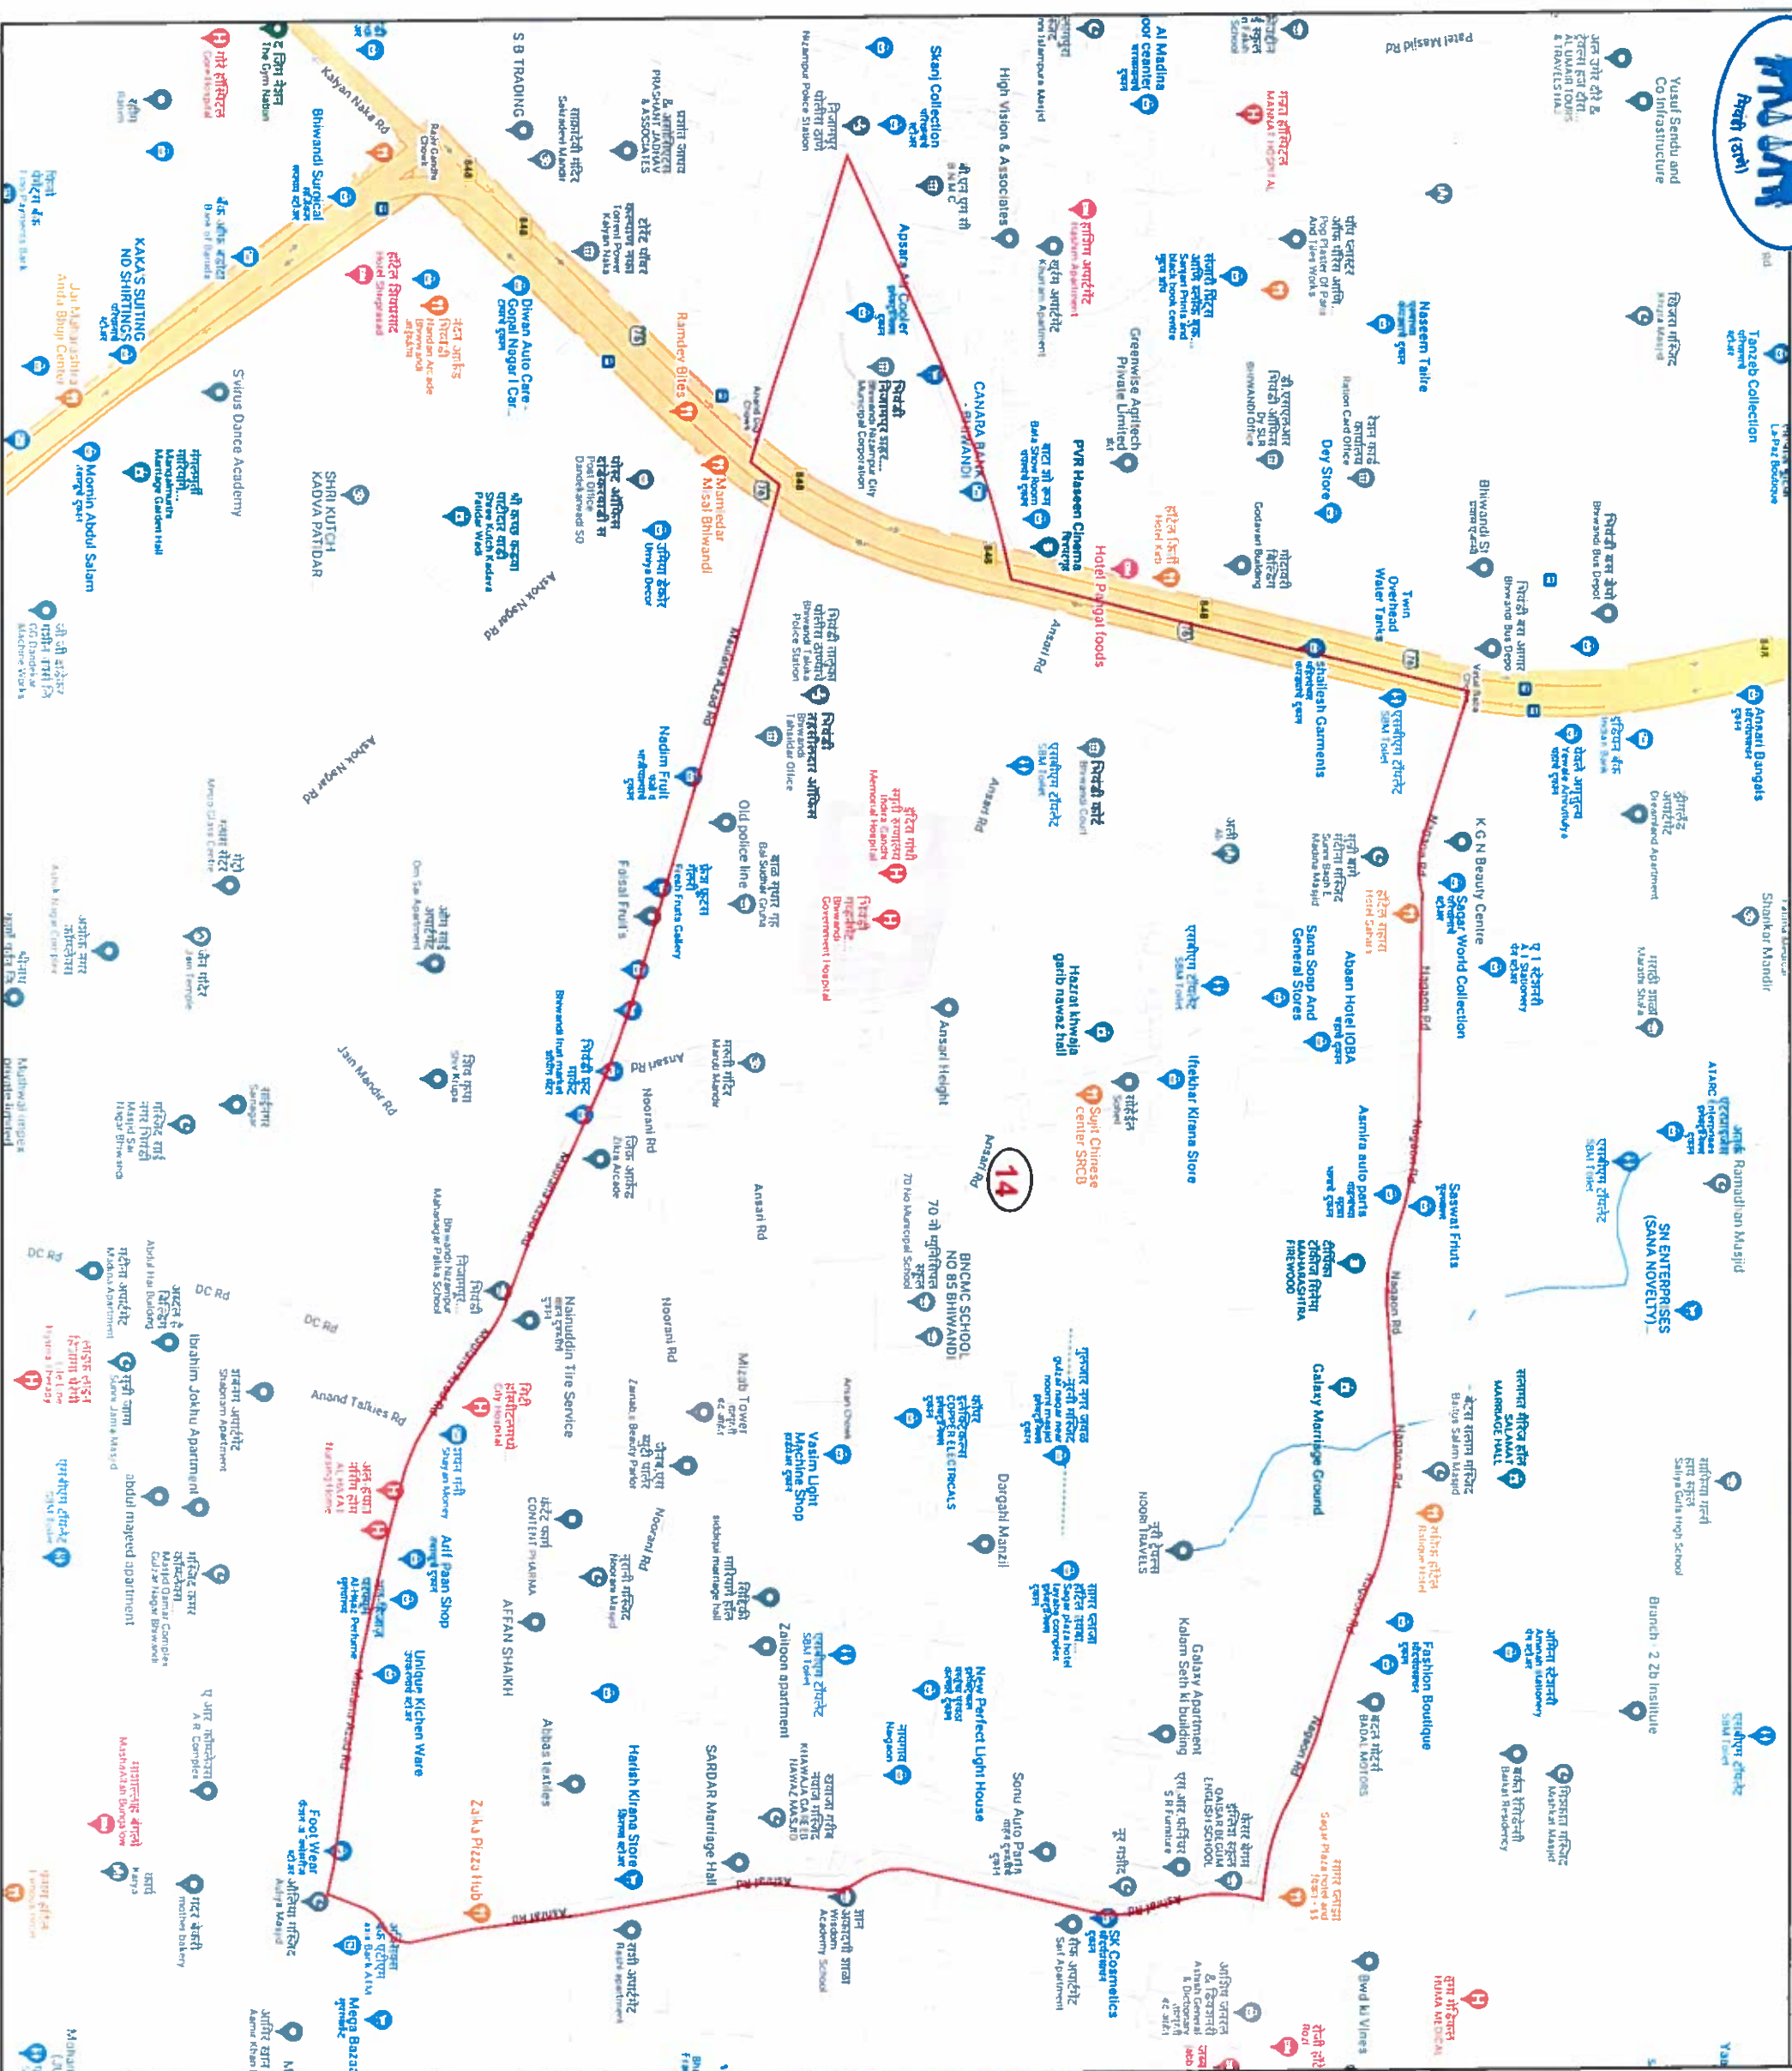

Final Ward Formation For General Election 2022 - Bhivandi Nijampur Municipal Corporation

STATE ELECTION COMMISSION
MAHARASHTRA

Ward : 14

Ward Population	
Total Population	20582
SC Population	349
ST Population	141