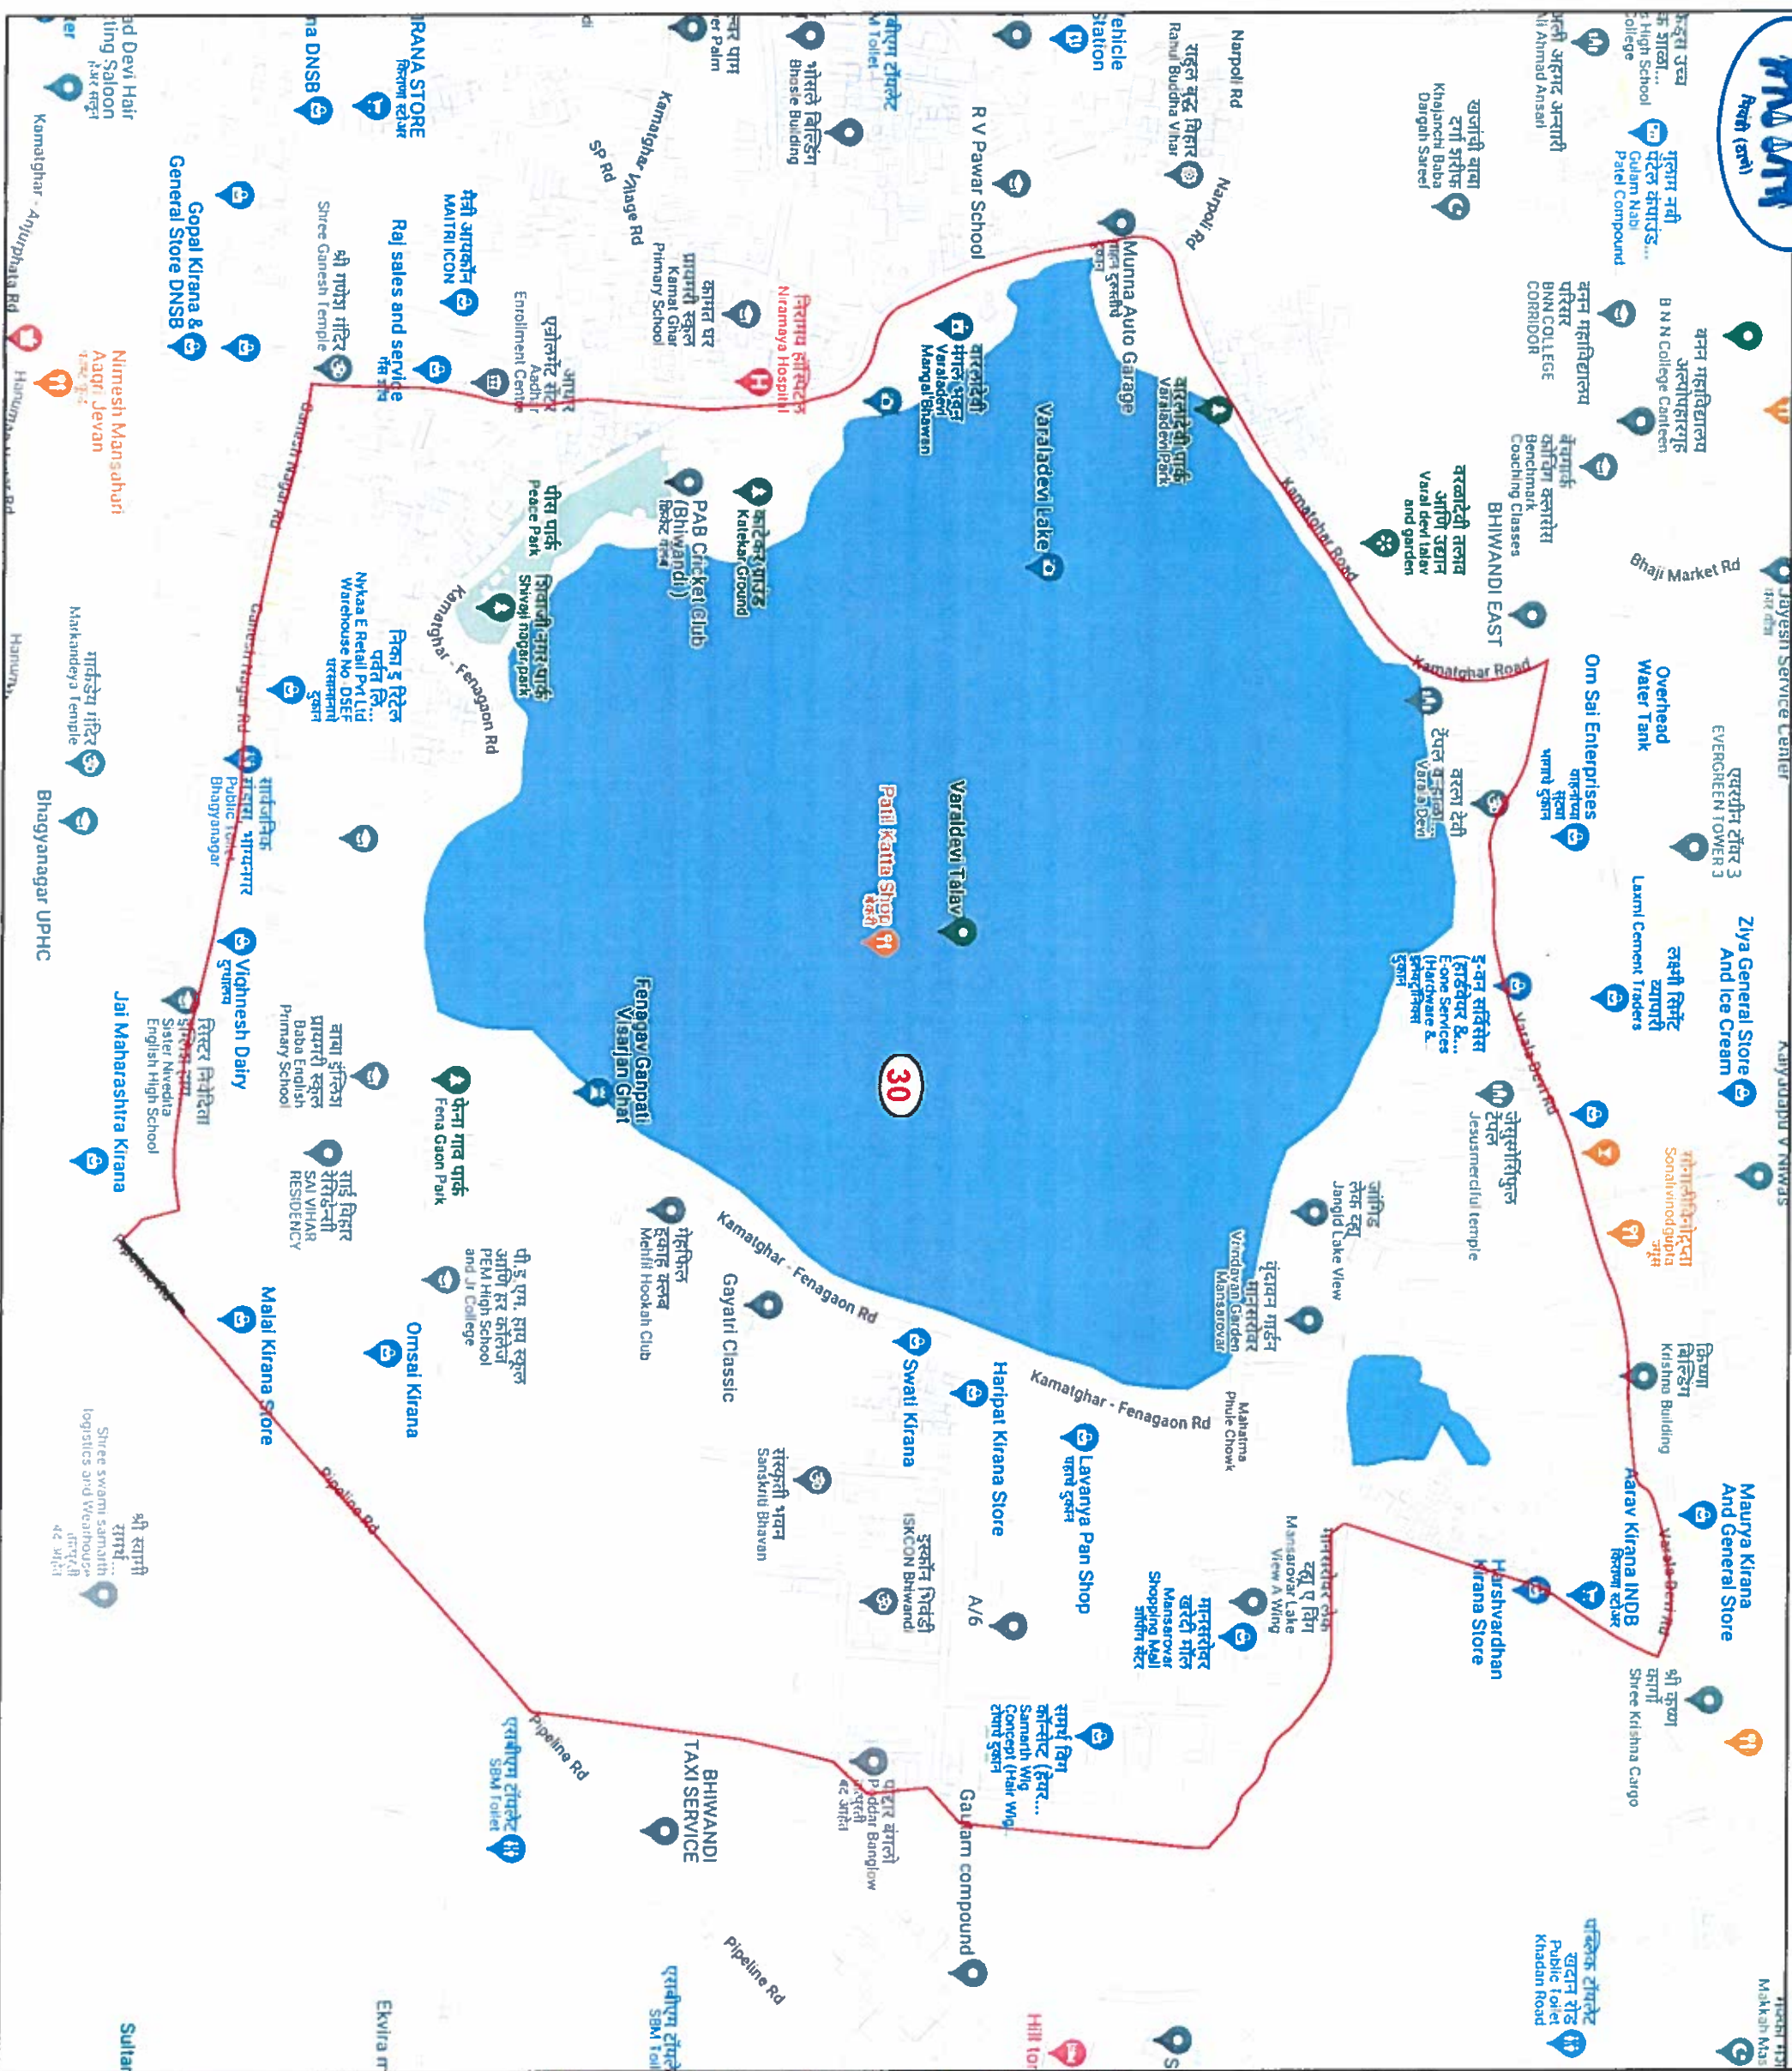

Final Ward Formation For General Election 2022 - Bhivandi Nijampur Municipal Corporation

STATE ELECTION COMMISSION
MAHARASHTRA

Ward : 30

Ward Population

Total Population	20543
SC Population	2117
ST Population	174