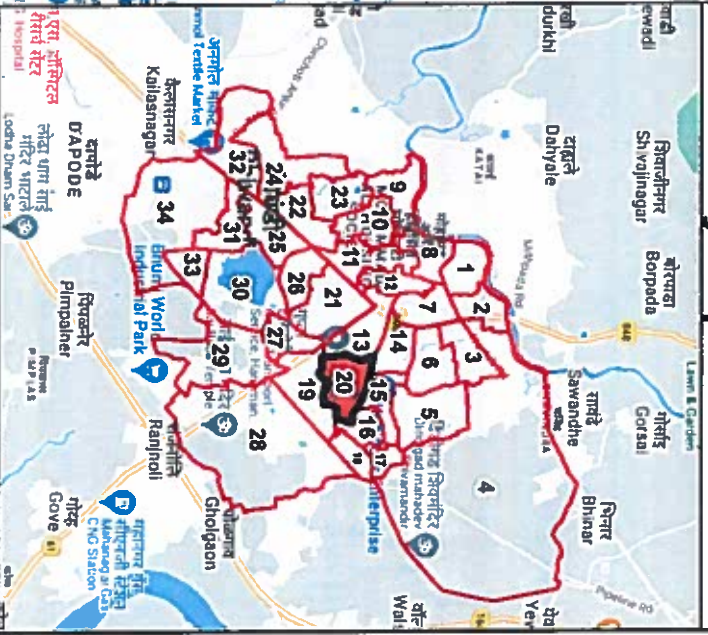

Key Map - BNMC

Legend

- Ward
- MC Boundary
- National Highway
- Railway Line
- River

(Name)

(Signature)

Deputy Municipal Commissioner