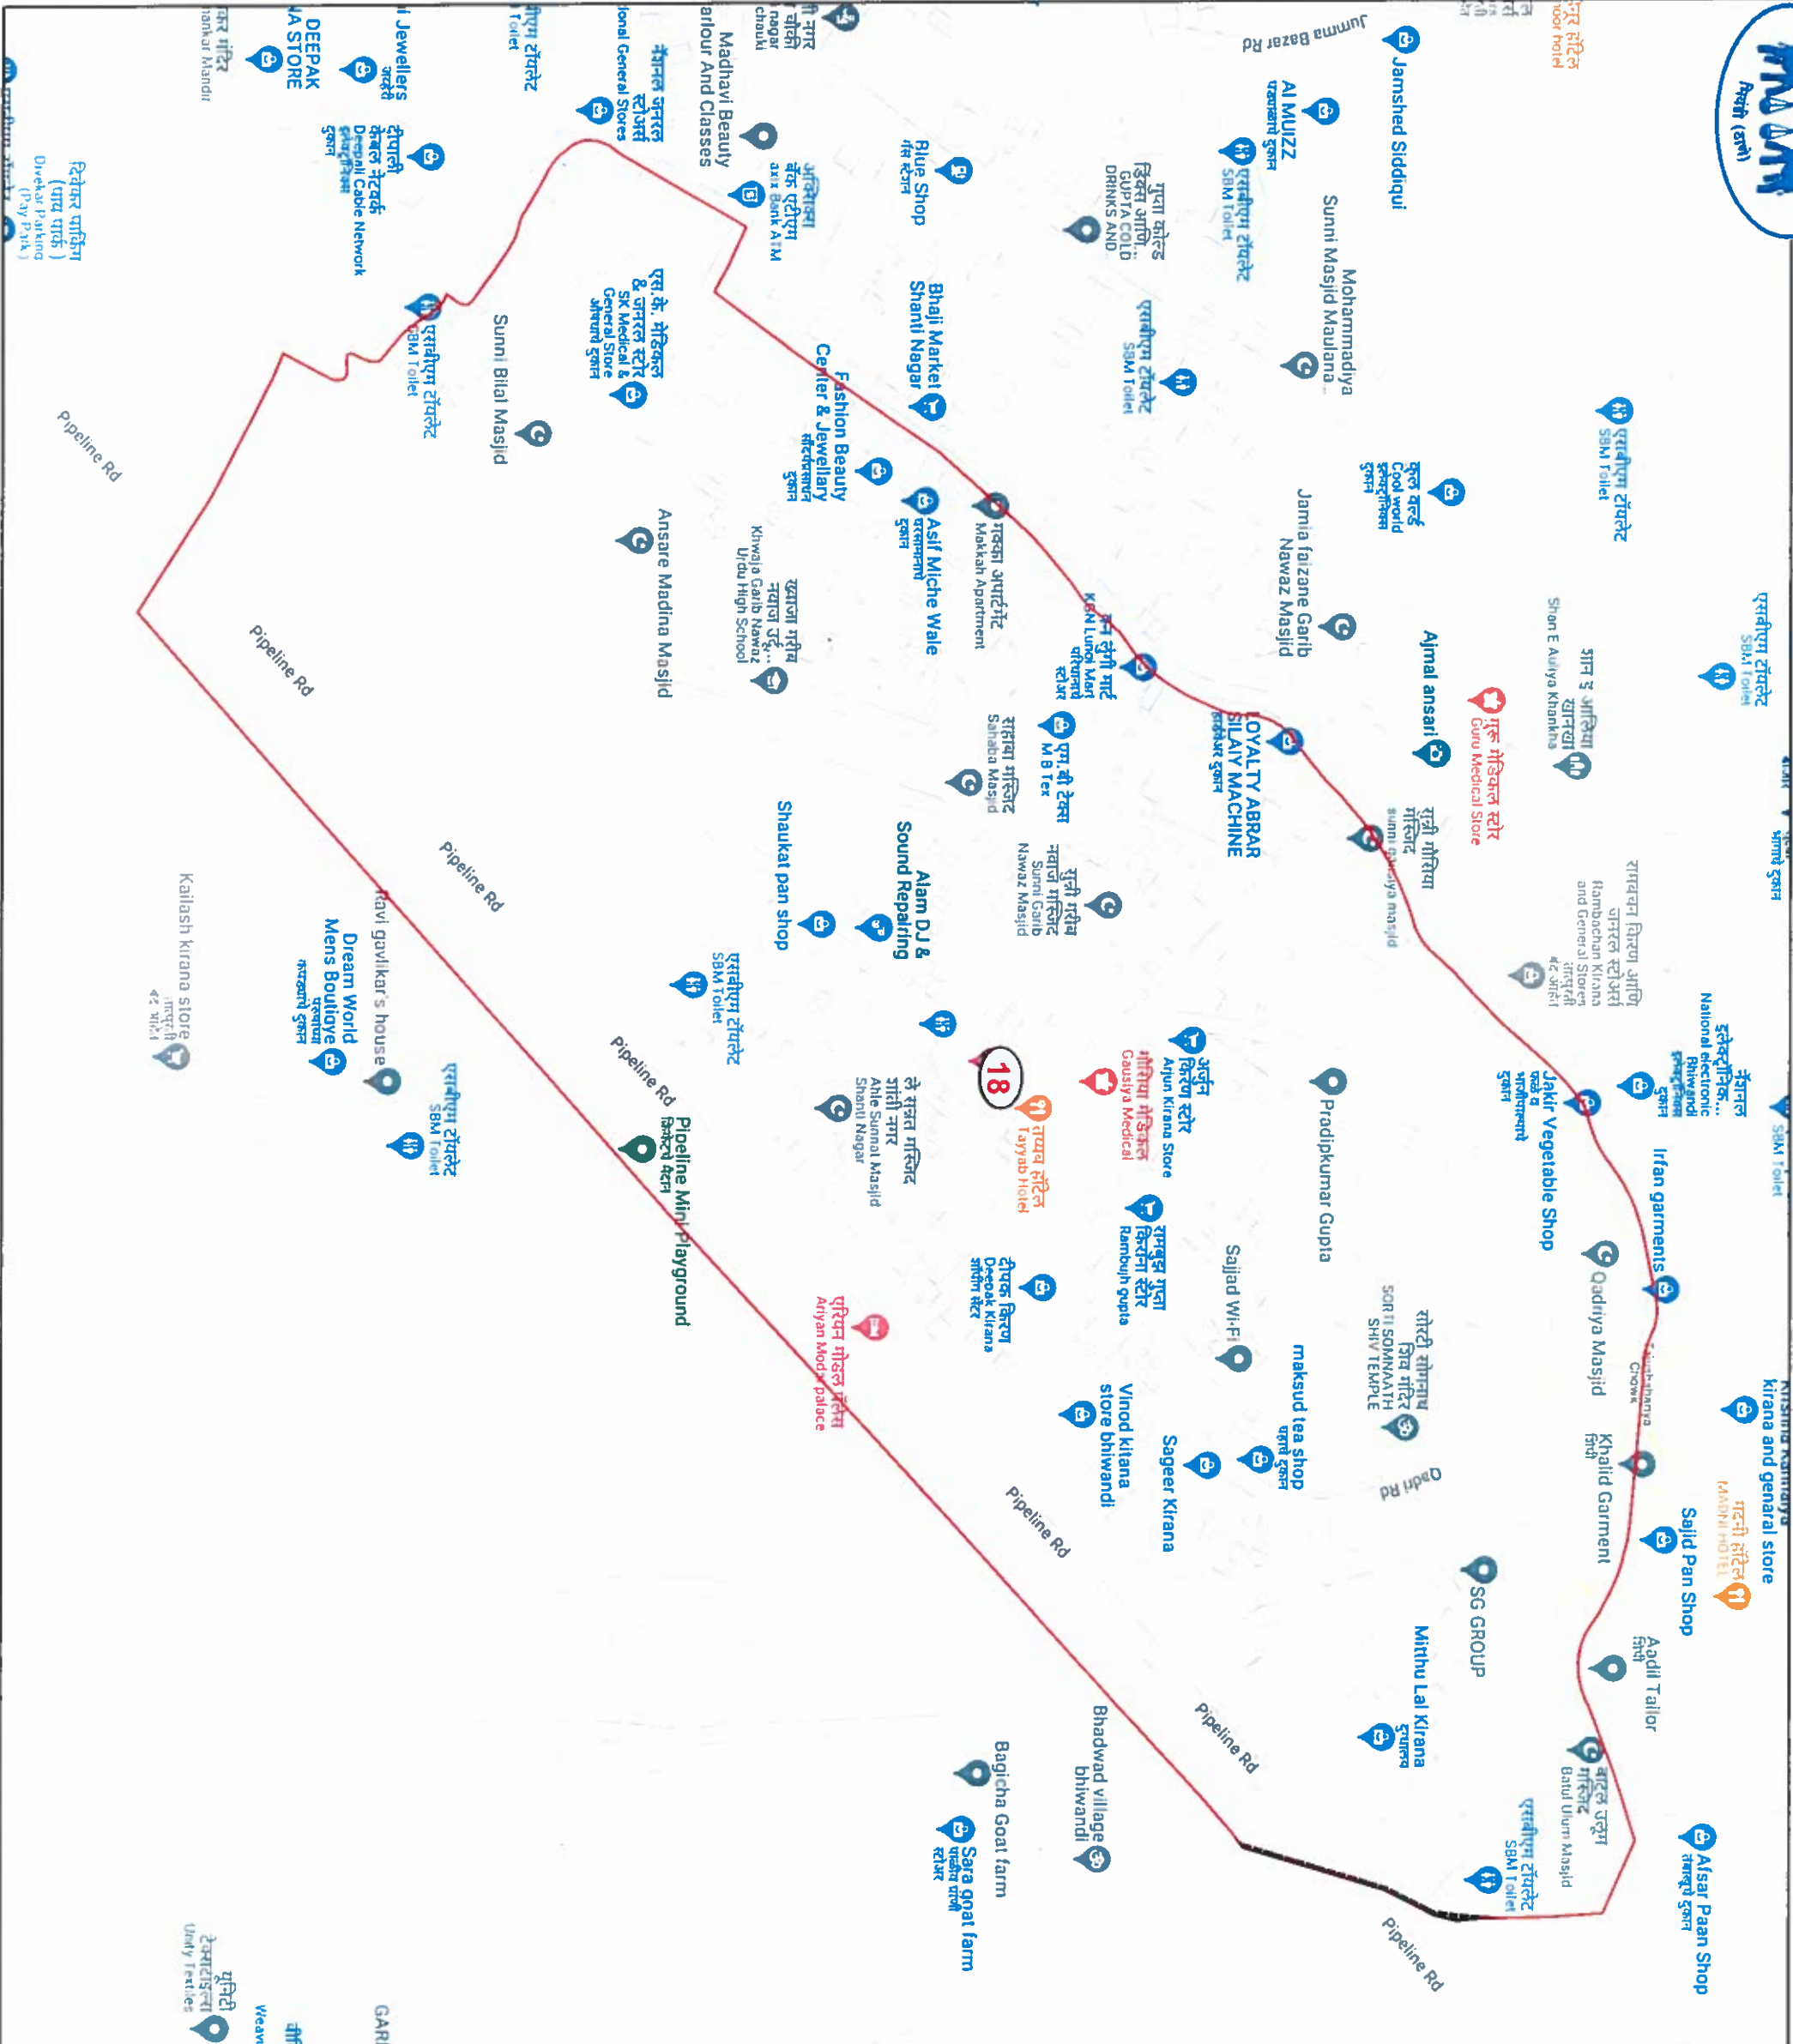

Final Ward Formation For General Election 2022 - Bhivandi Nijampur Municipal Corporation