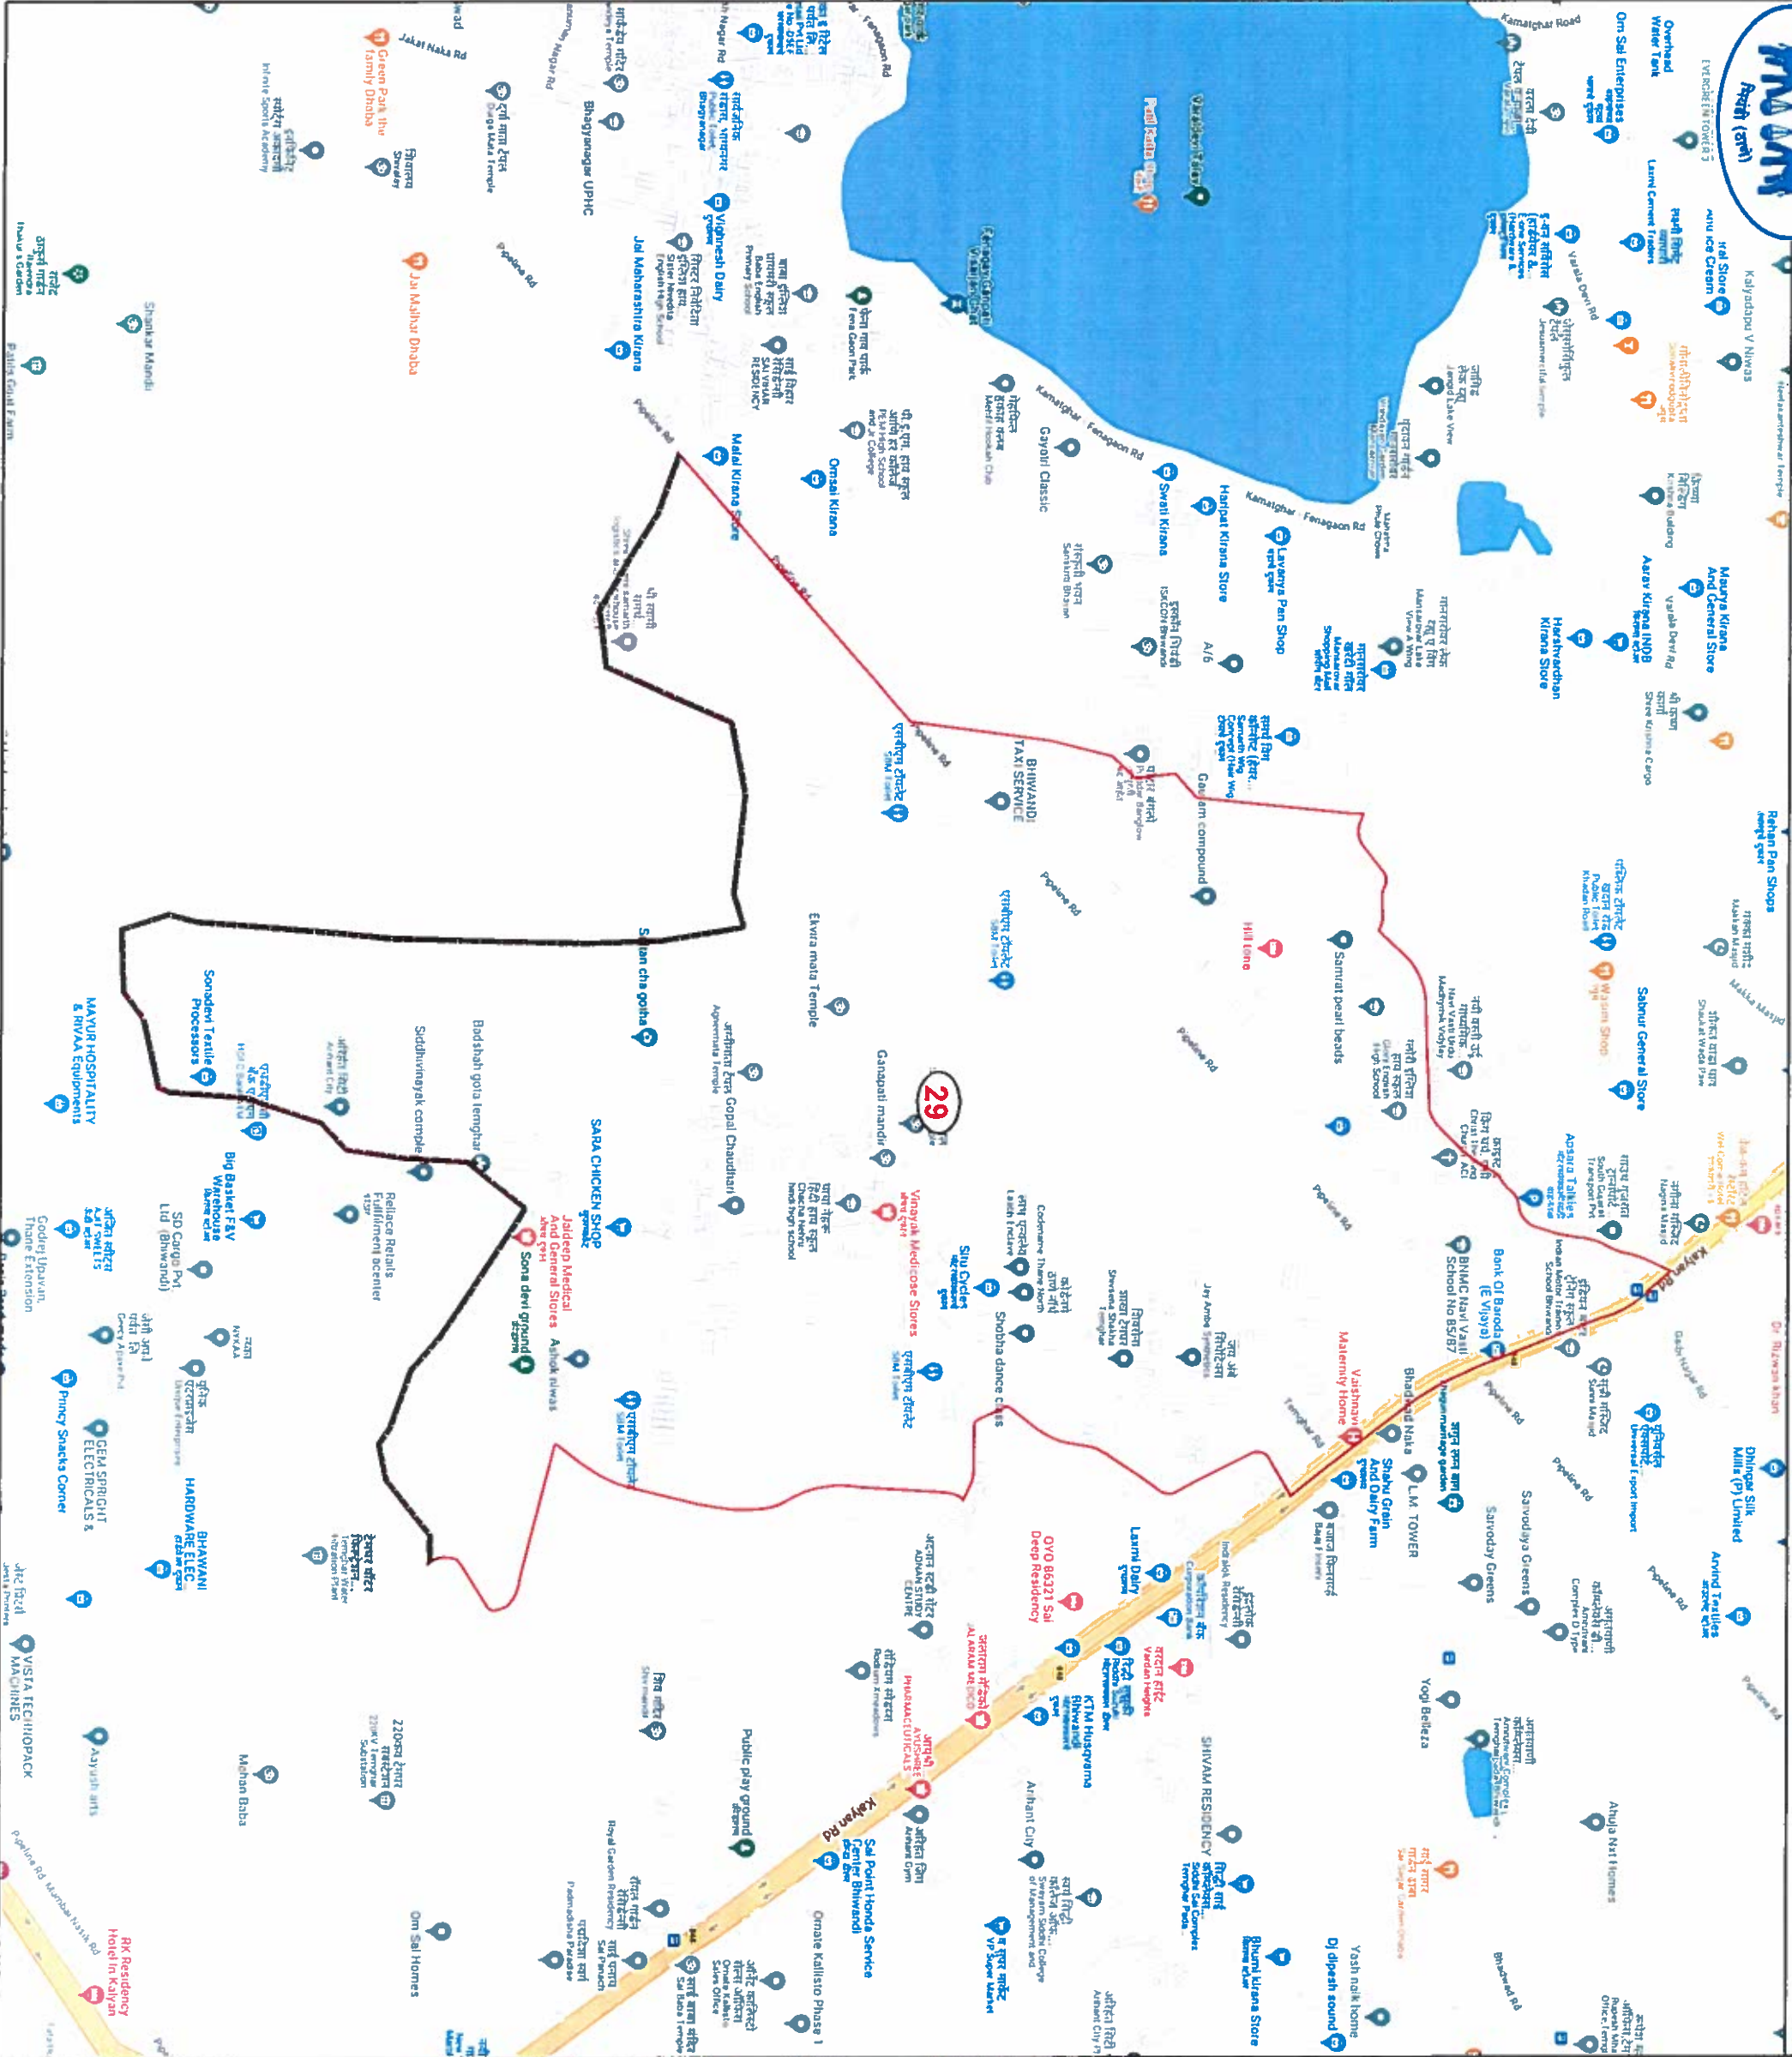

Final Ward Formation For General Election 2022 - Bhivandi Nijampur Municipal Corporation