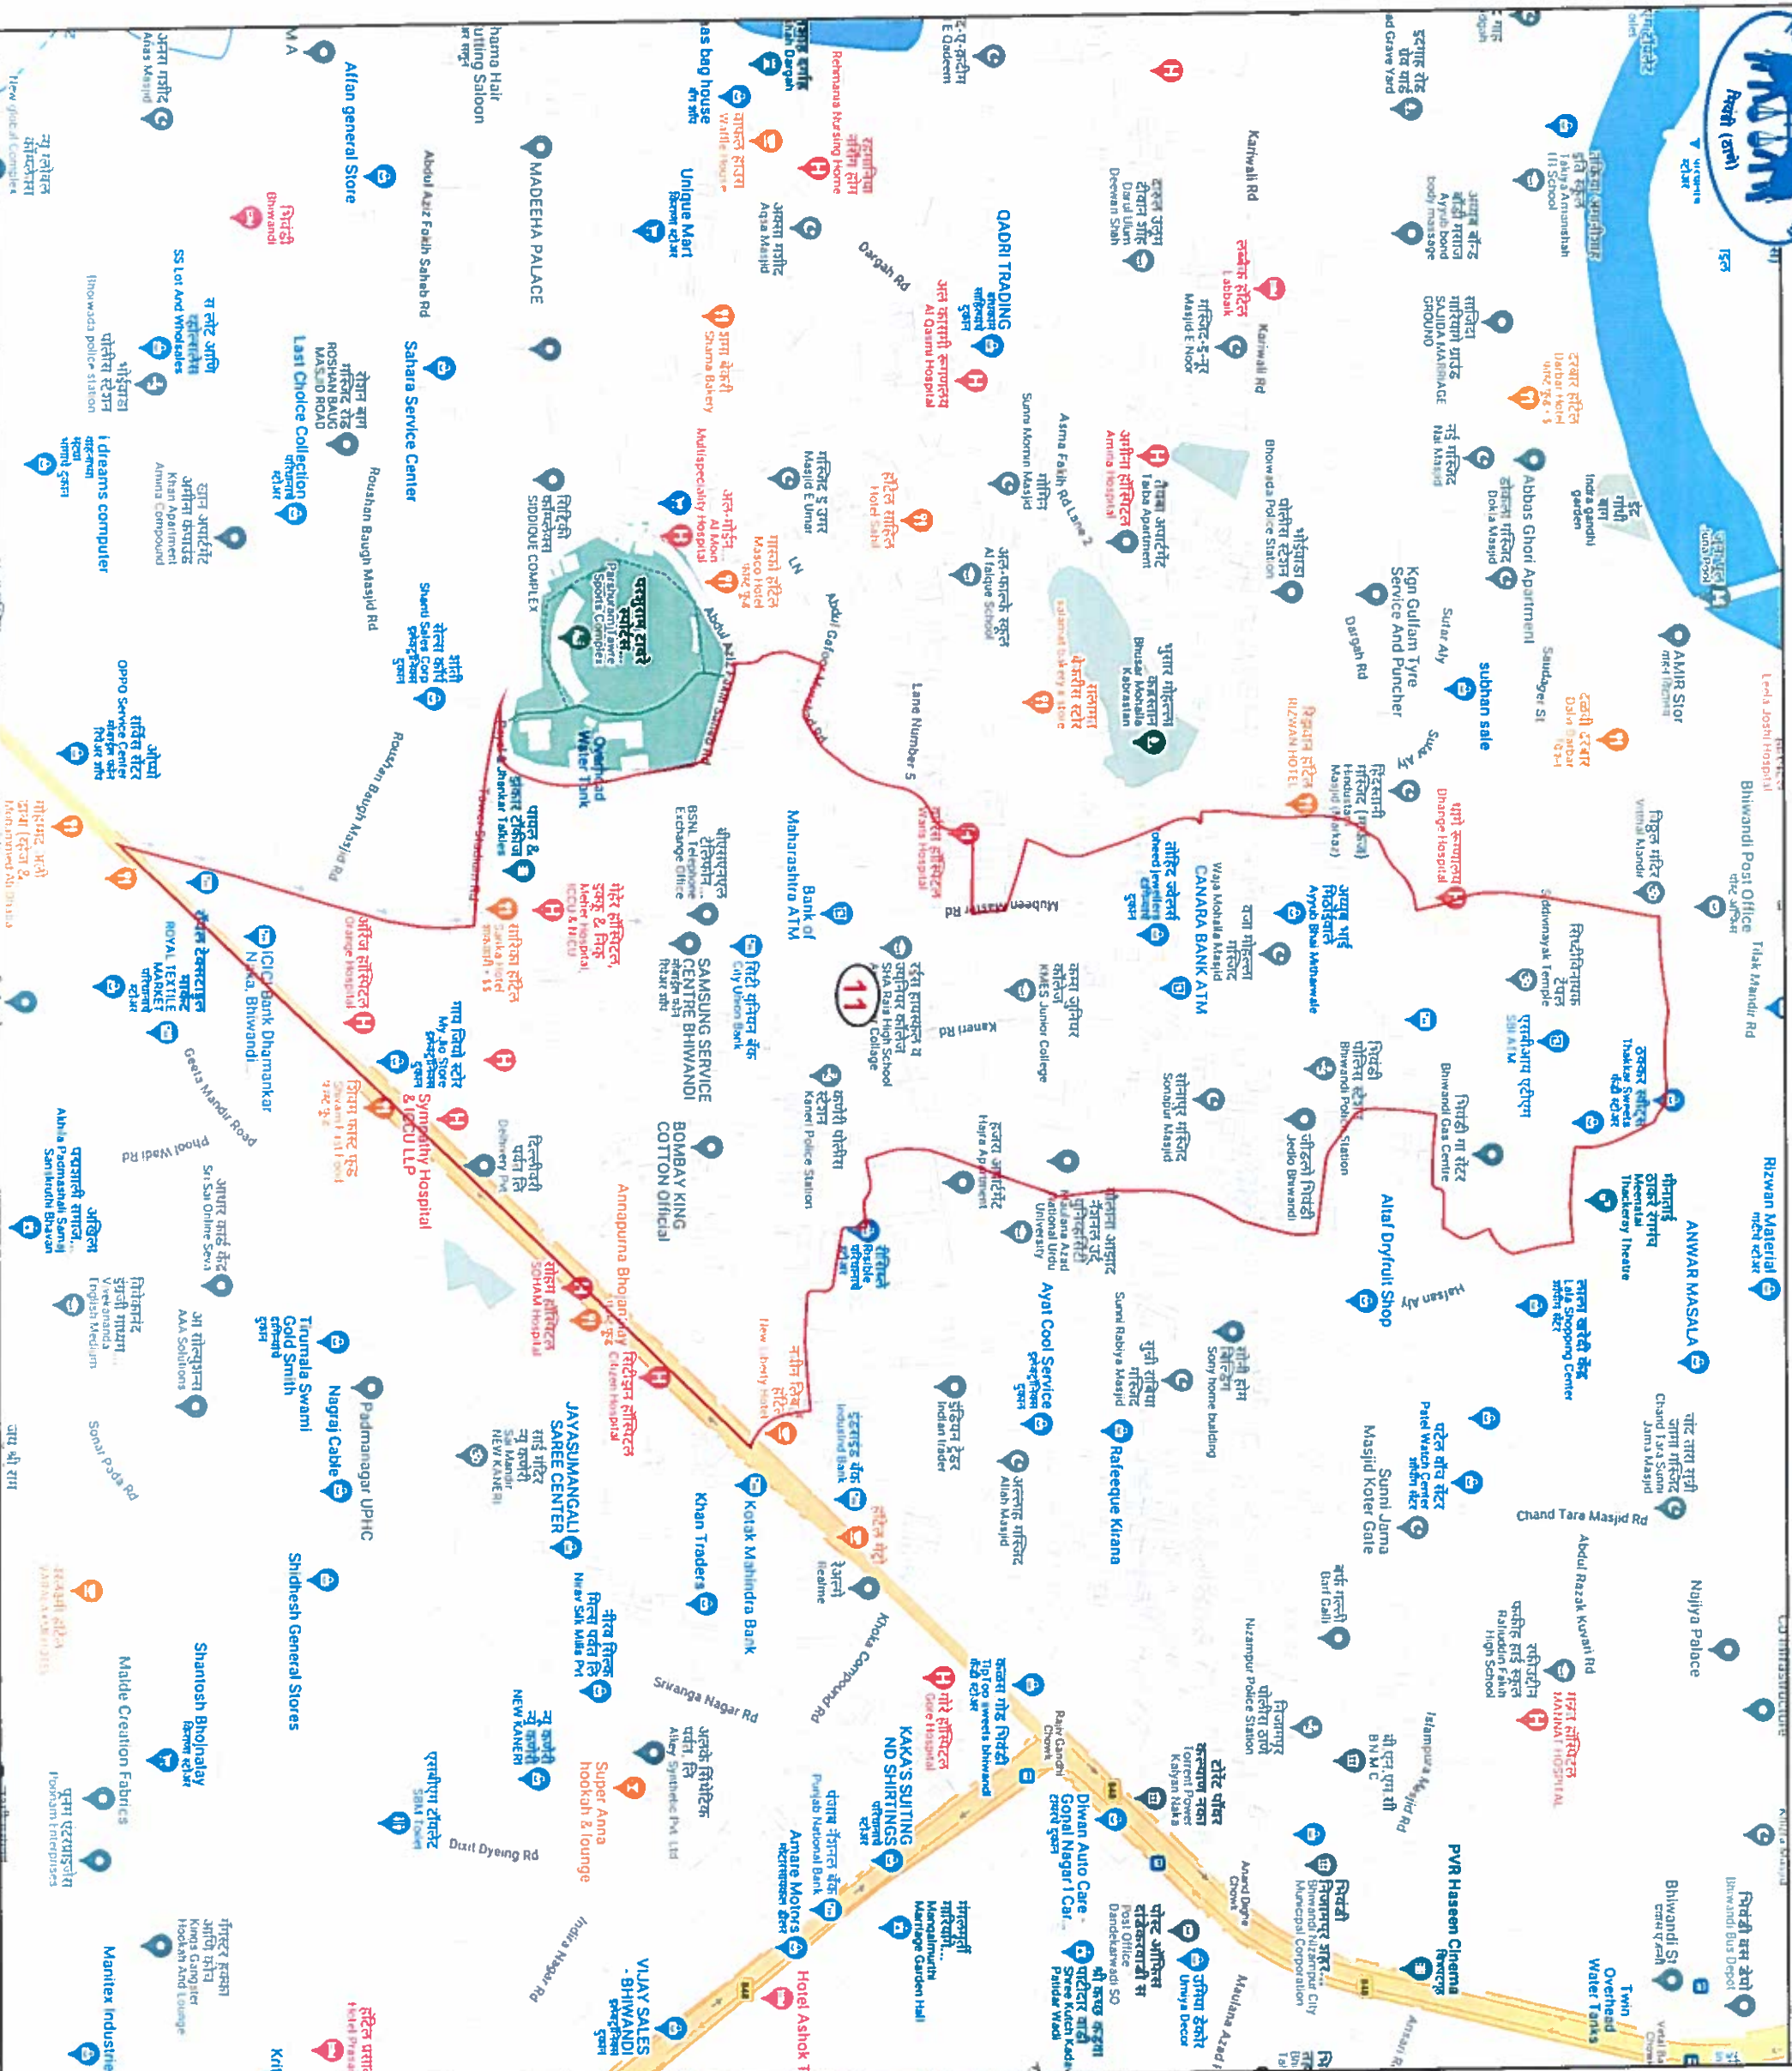

STATE ELECTION COMMISSION
MAHARASHTRA
Ward : 11

Ward Population	
Total Population	22776
SC Population	461
ST Population	520

Legend

- Ward
- MC Boundary
- Road
- National Highway
- Railway Line
- River

(Name)