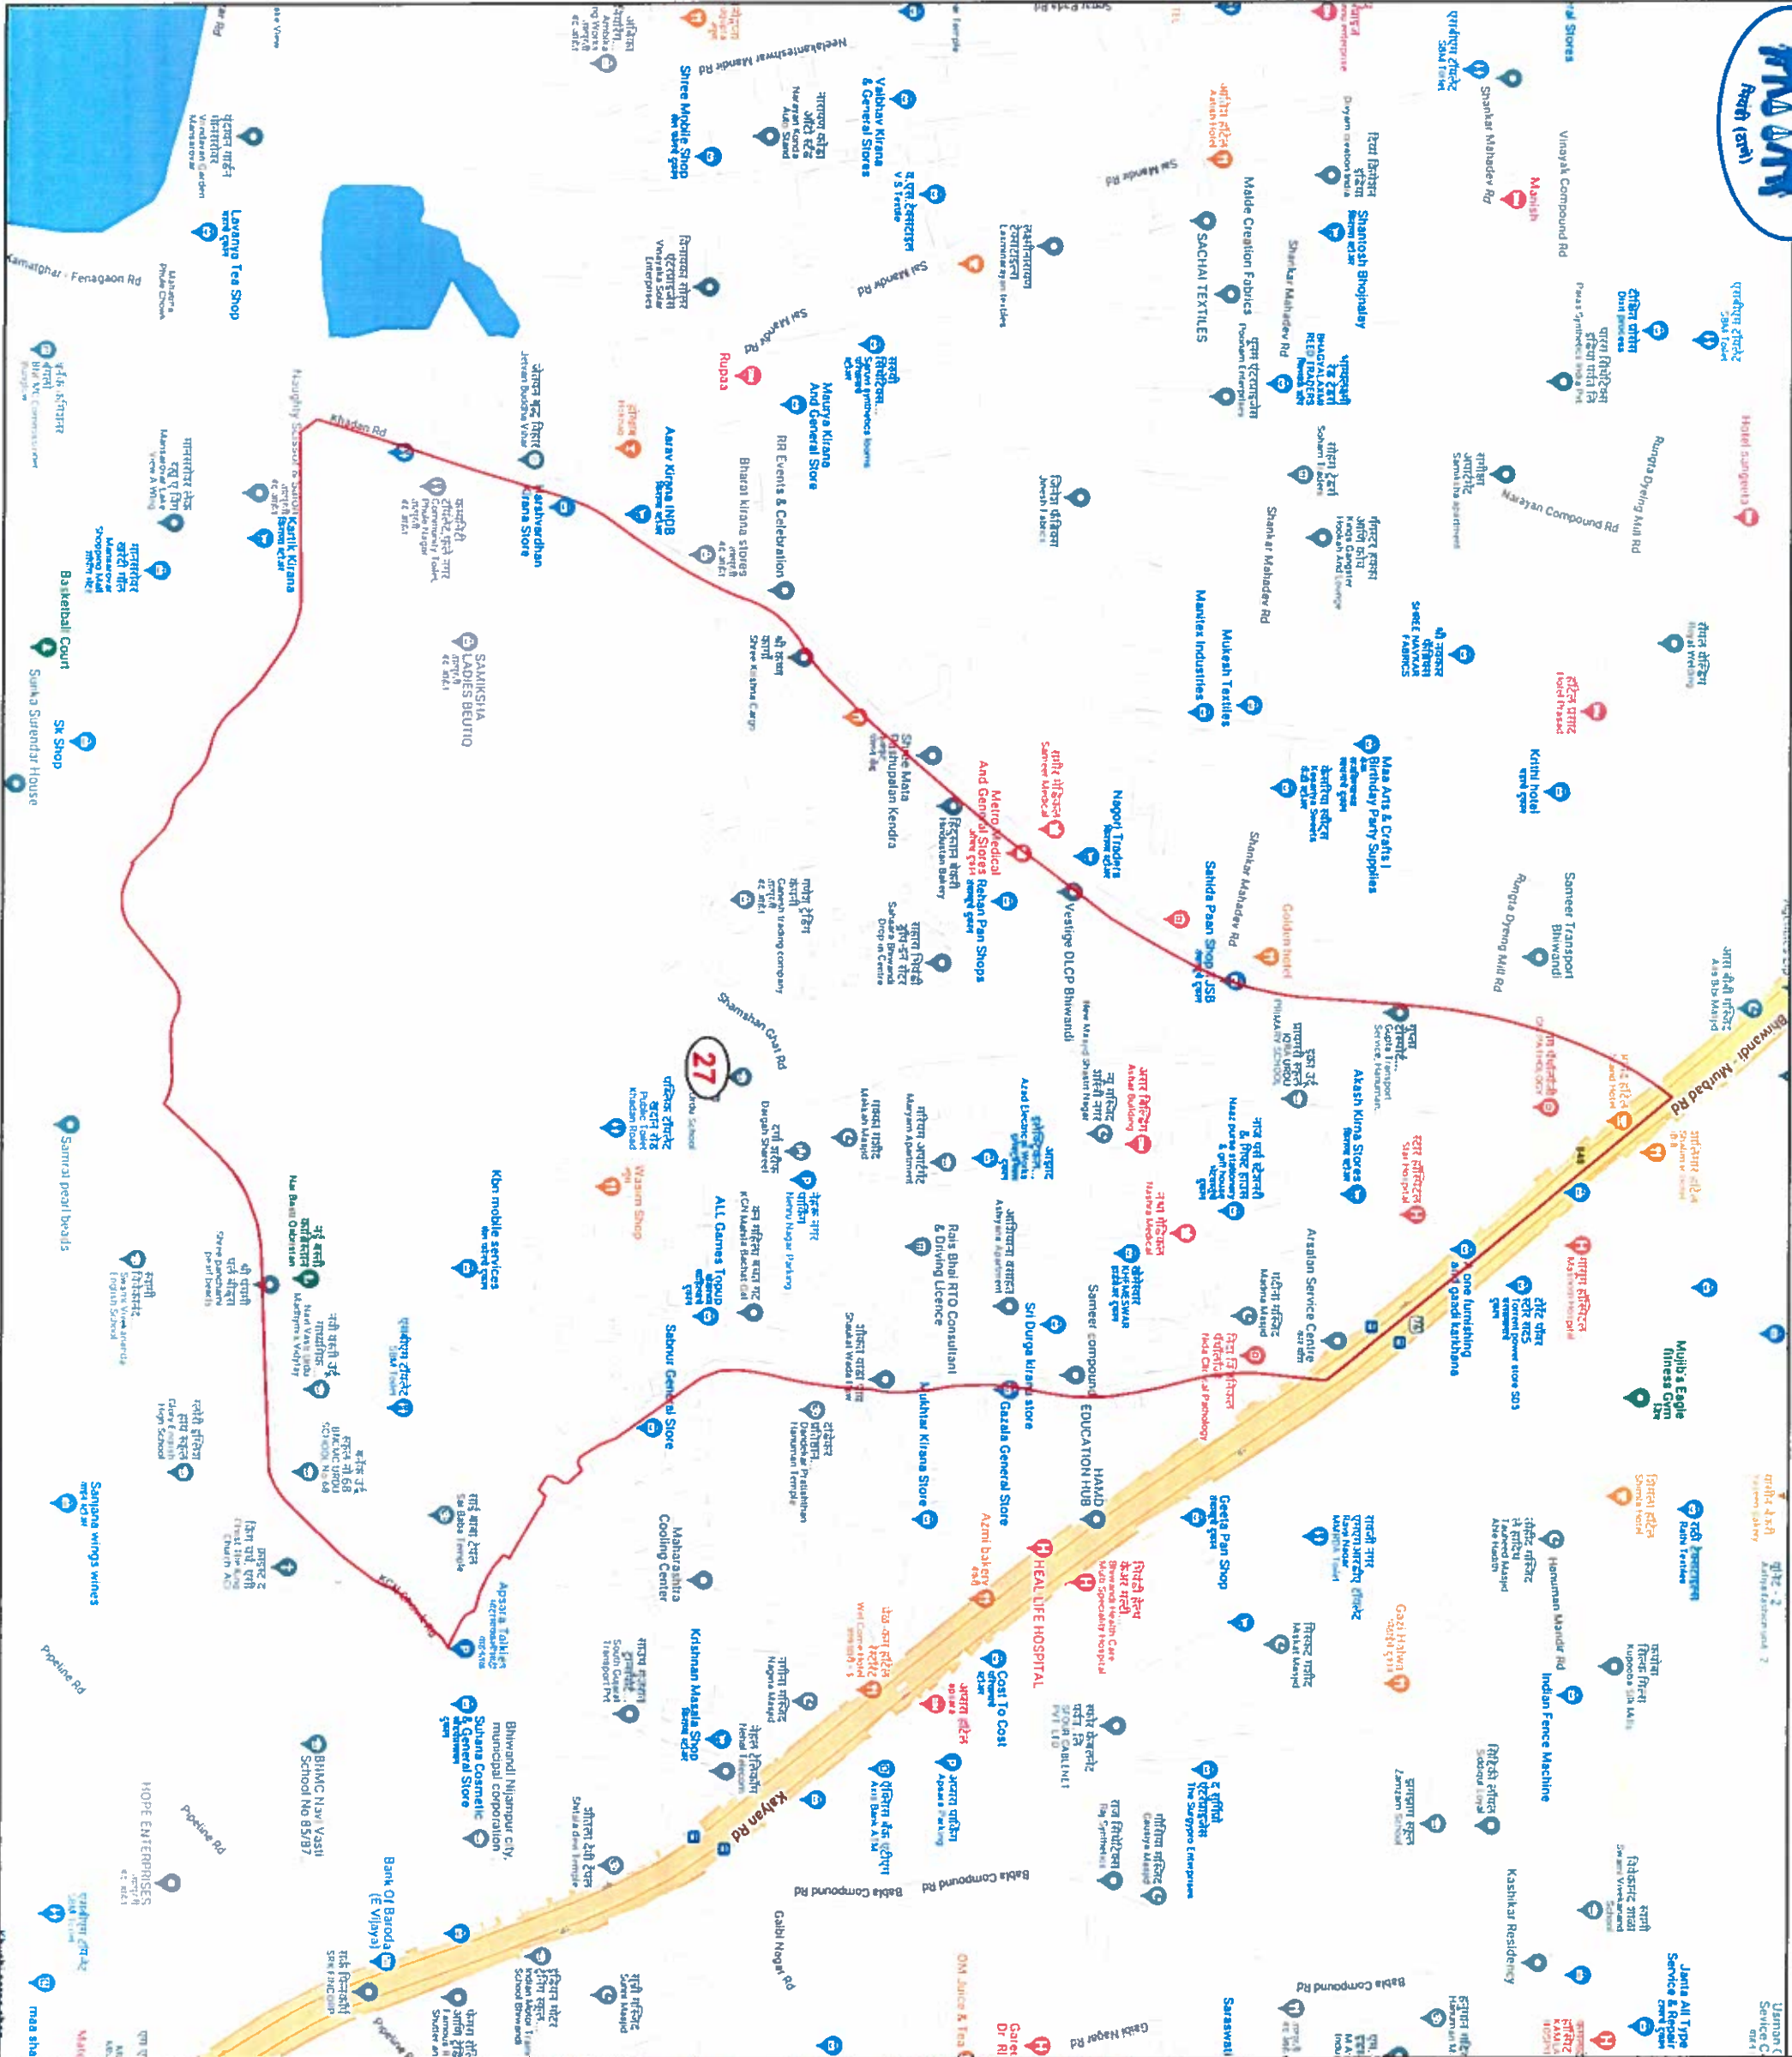

Final Ward Formation For General Election 2022 - Bhivandi Nijampur Municipal Corporation