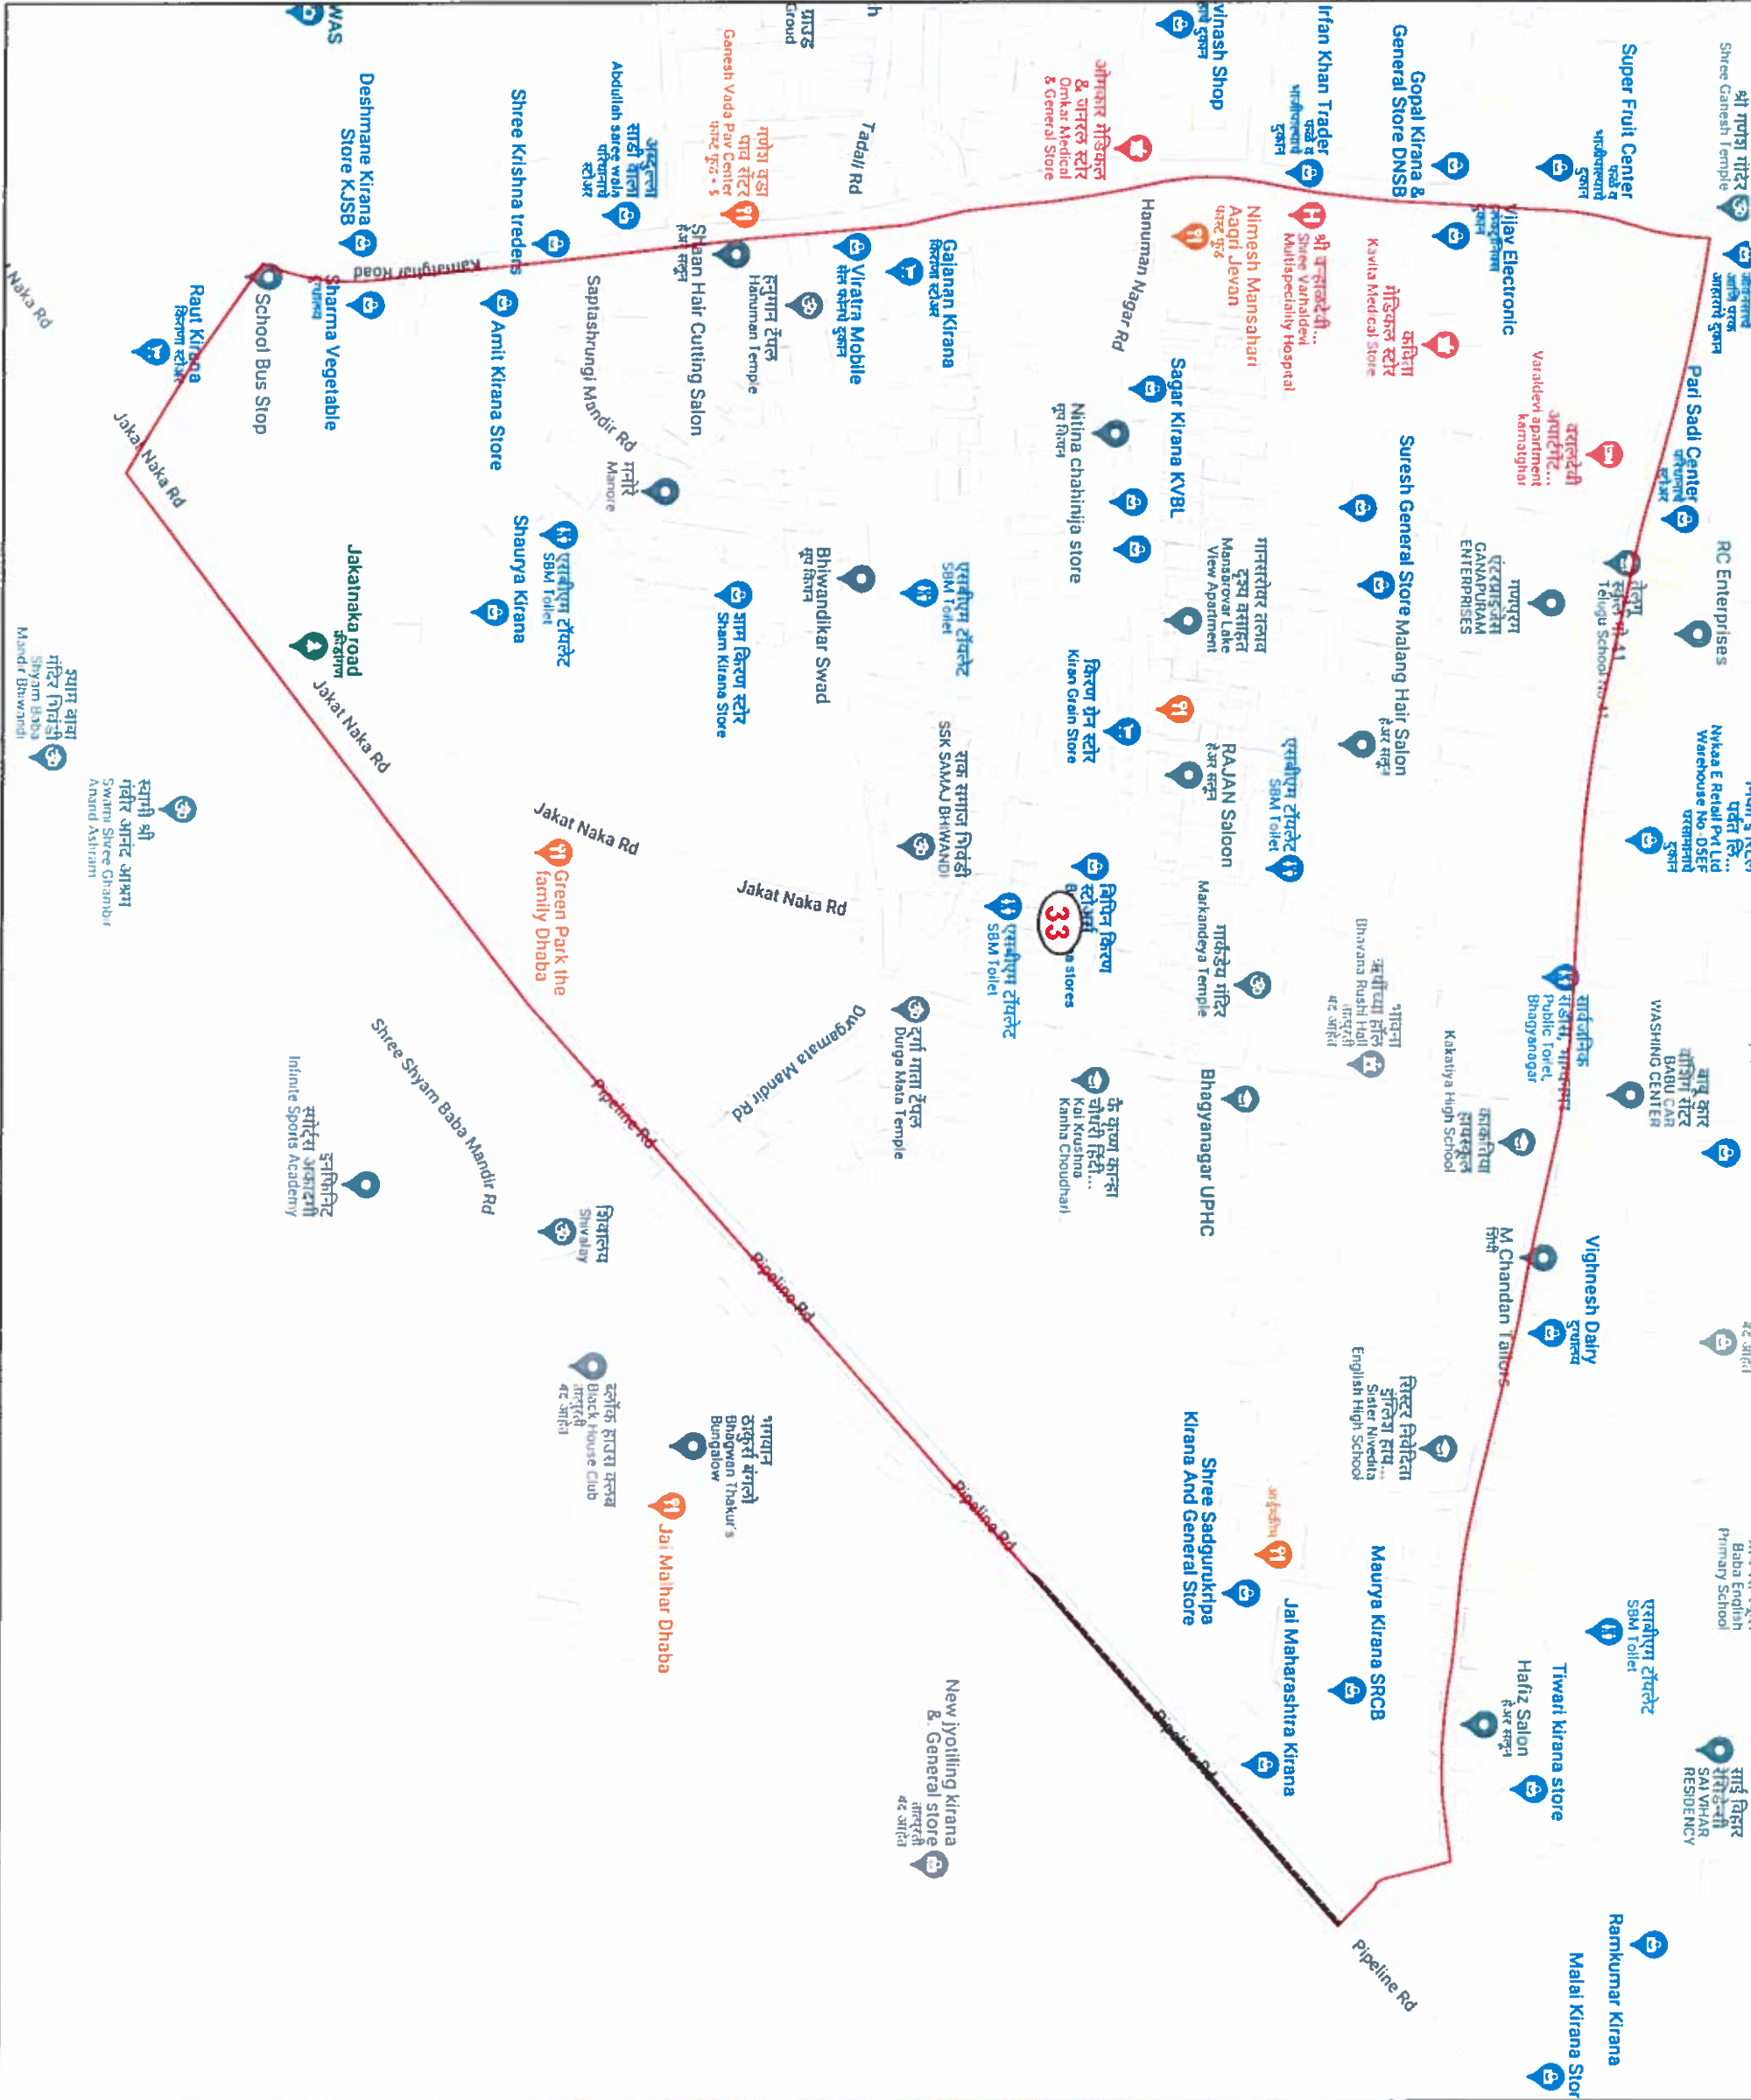

Final Ward Formation For General Election 2022 - Bhivandi Nijampur Municipal Corporation